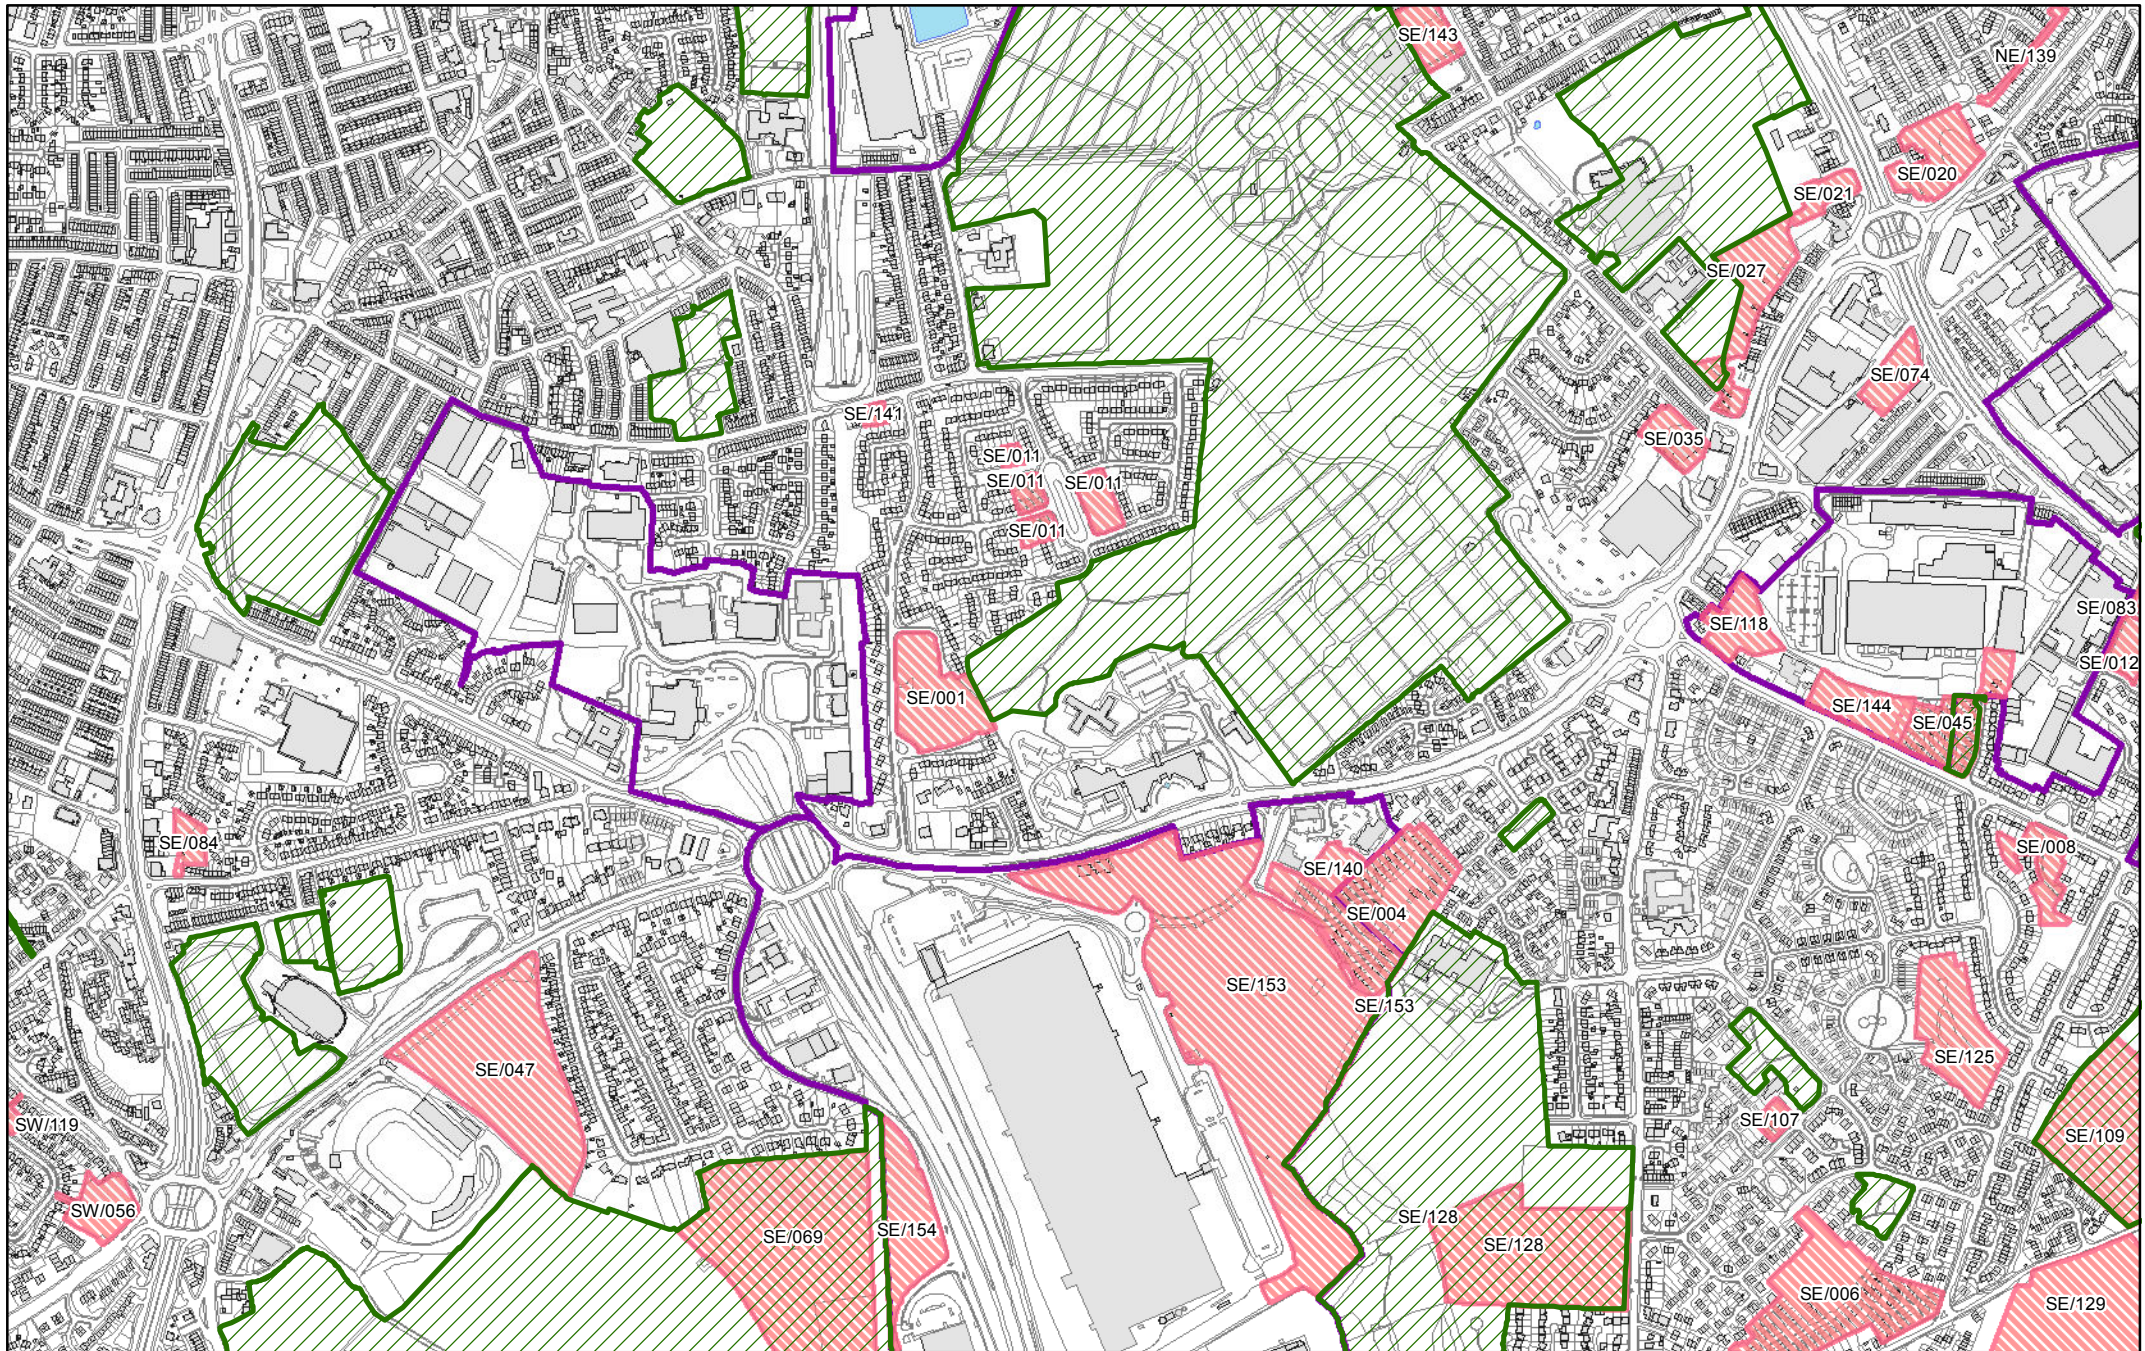

© Crown copyright and database rights 2016 Ordnance Survey 0100019304

- GreenSpaces
- Possible Development Sites