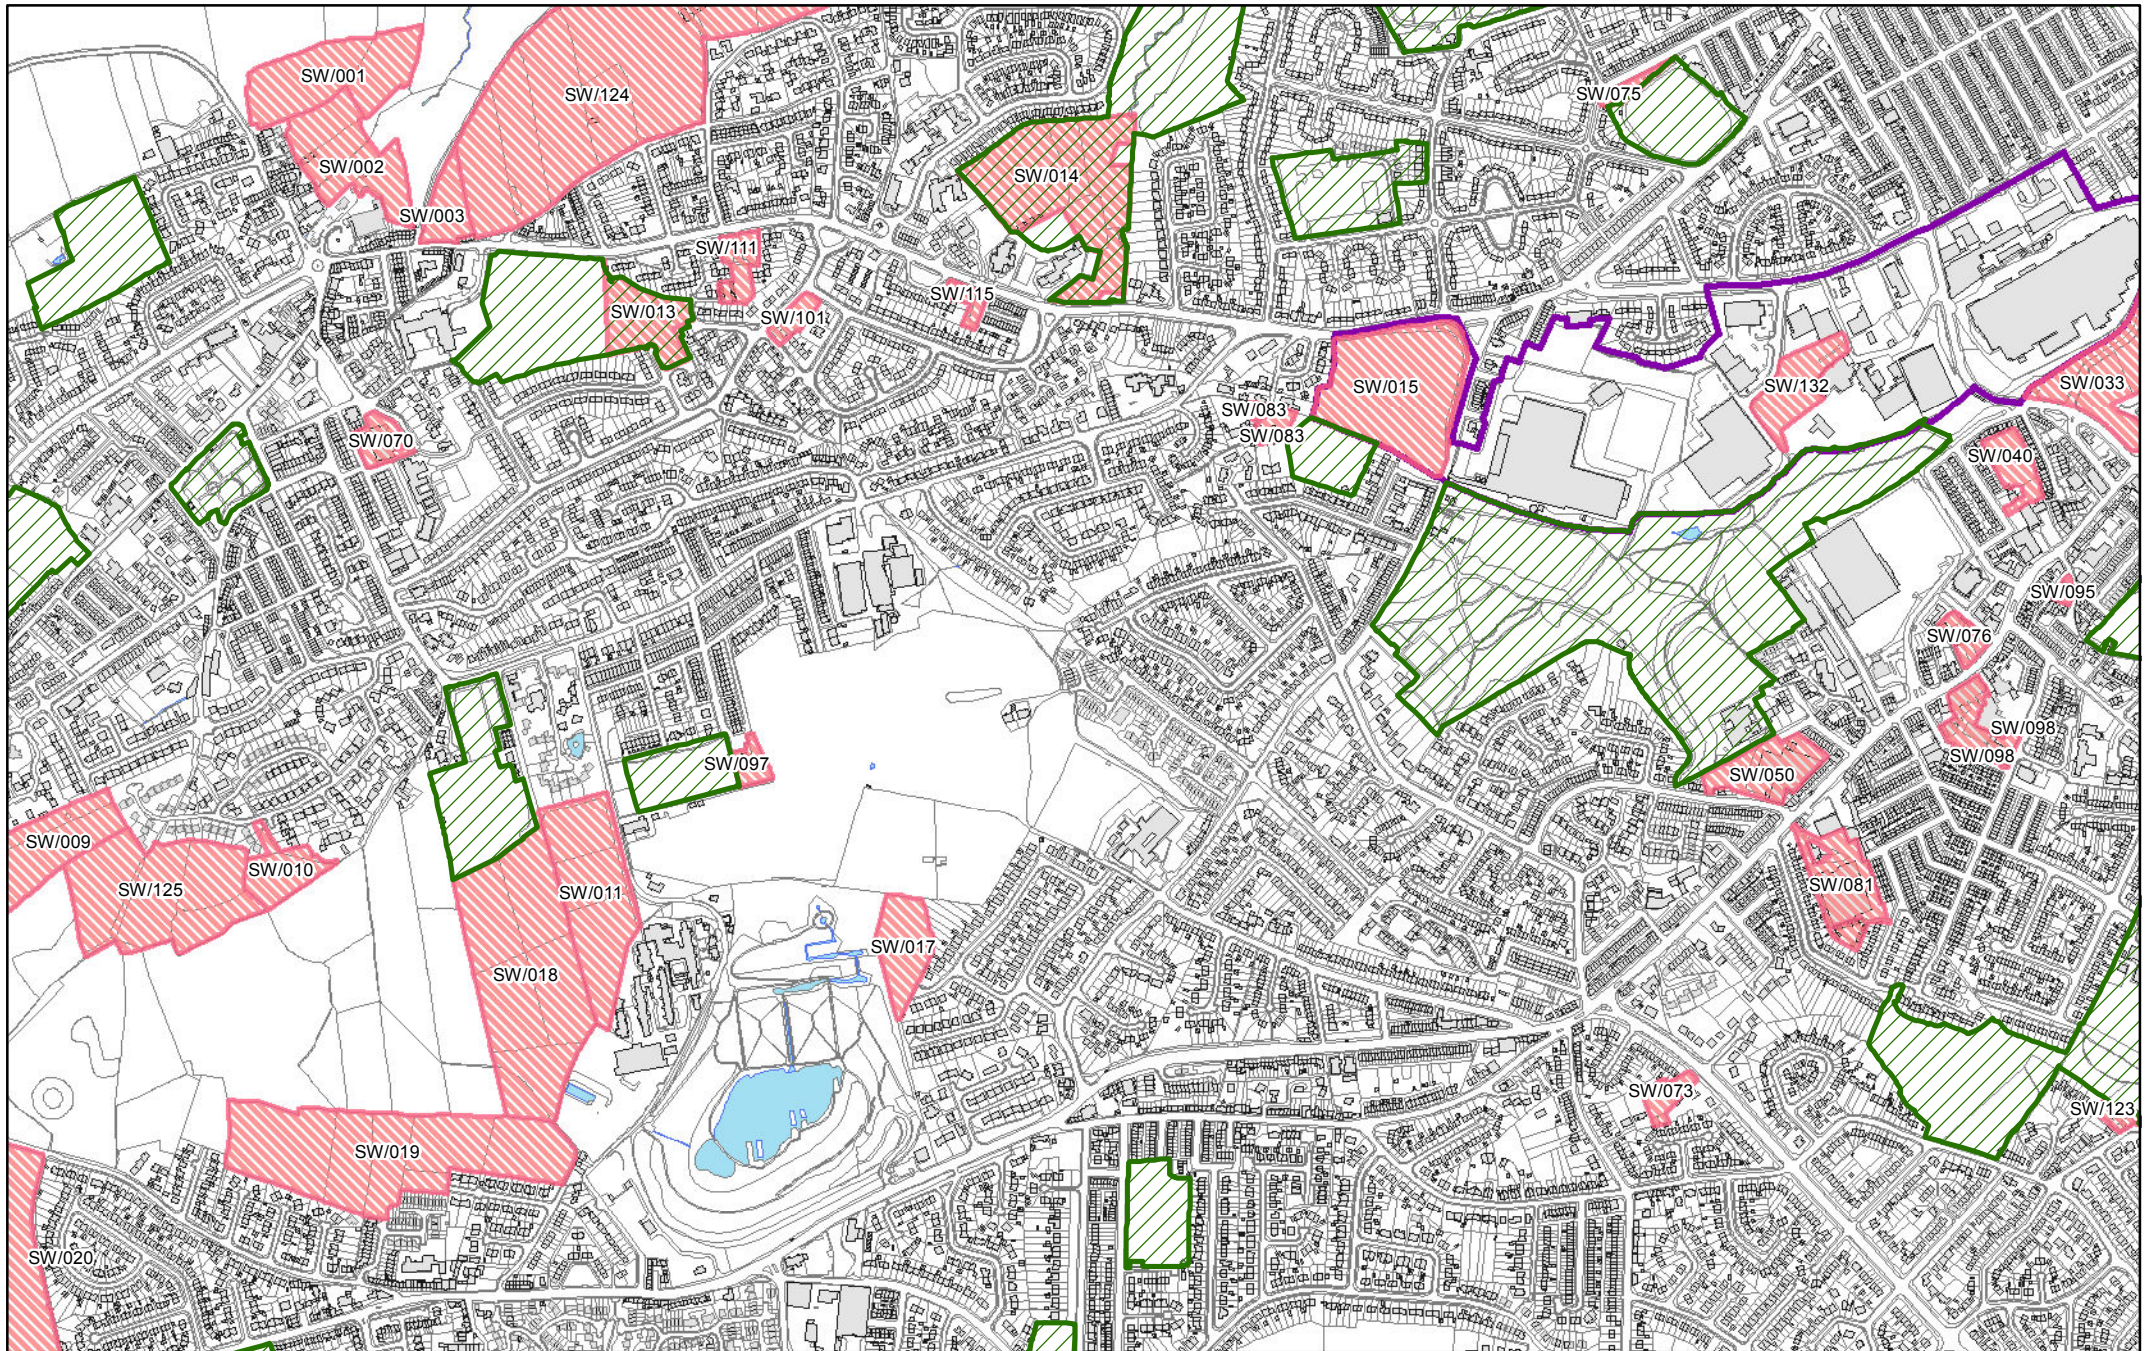

© Crown copyright and database rights 2016 Ordnance Survey 0100019304

GreenSpaces

Possible Development Sites

0 100 200 400 600 800 1,000 Meters

City of Bradford MDC

www.bradford.gov.uk

Sheet 124