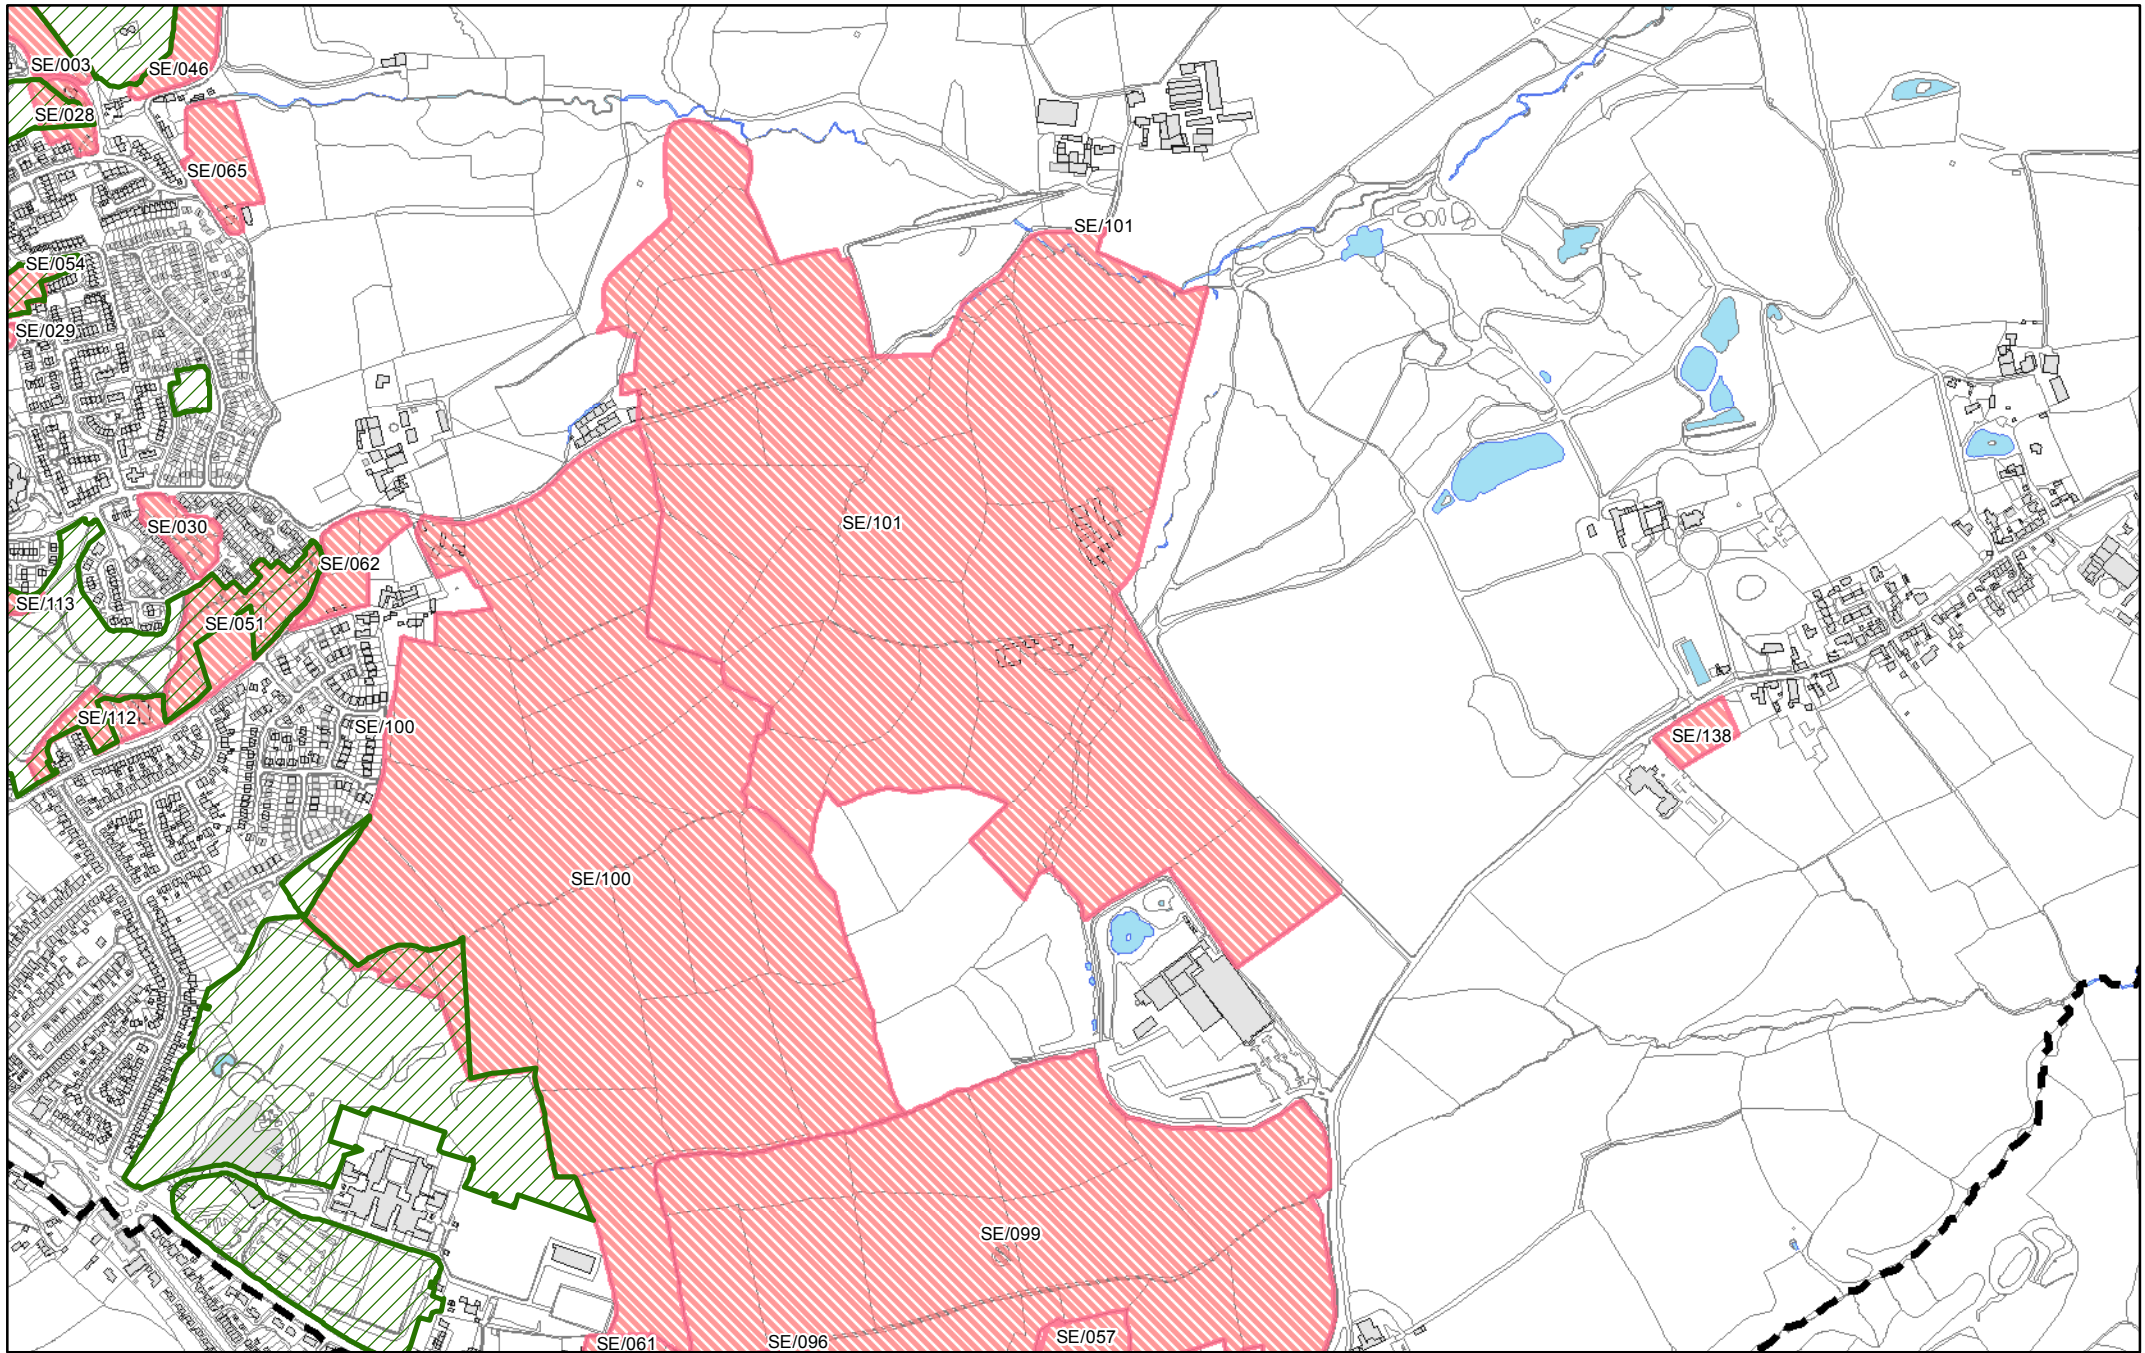

© Crown copyright and database rights 2016 Ordnance Survey 0100019304

- GreenSpaces
- Possible Development Sites