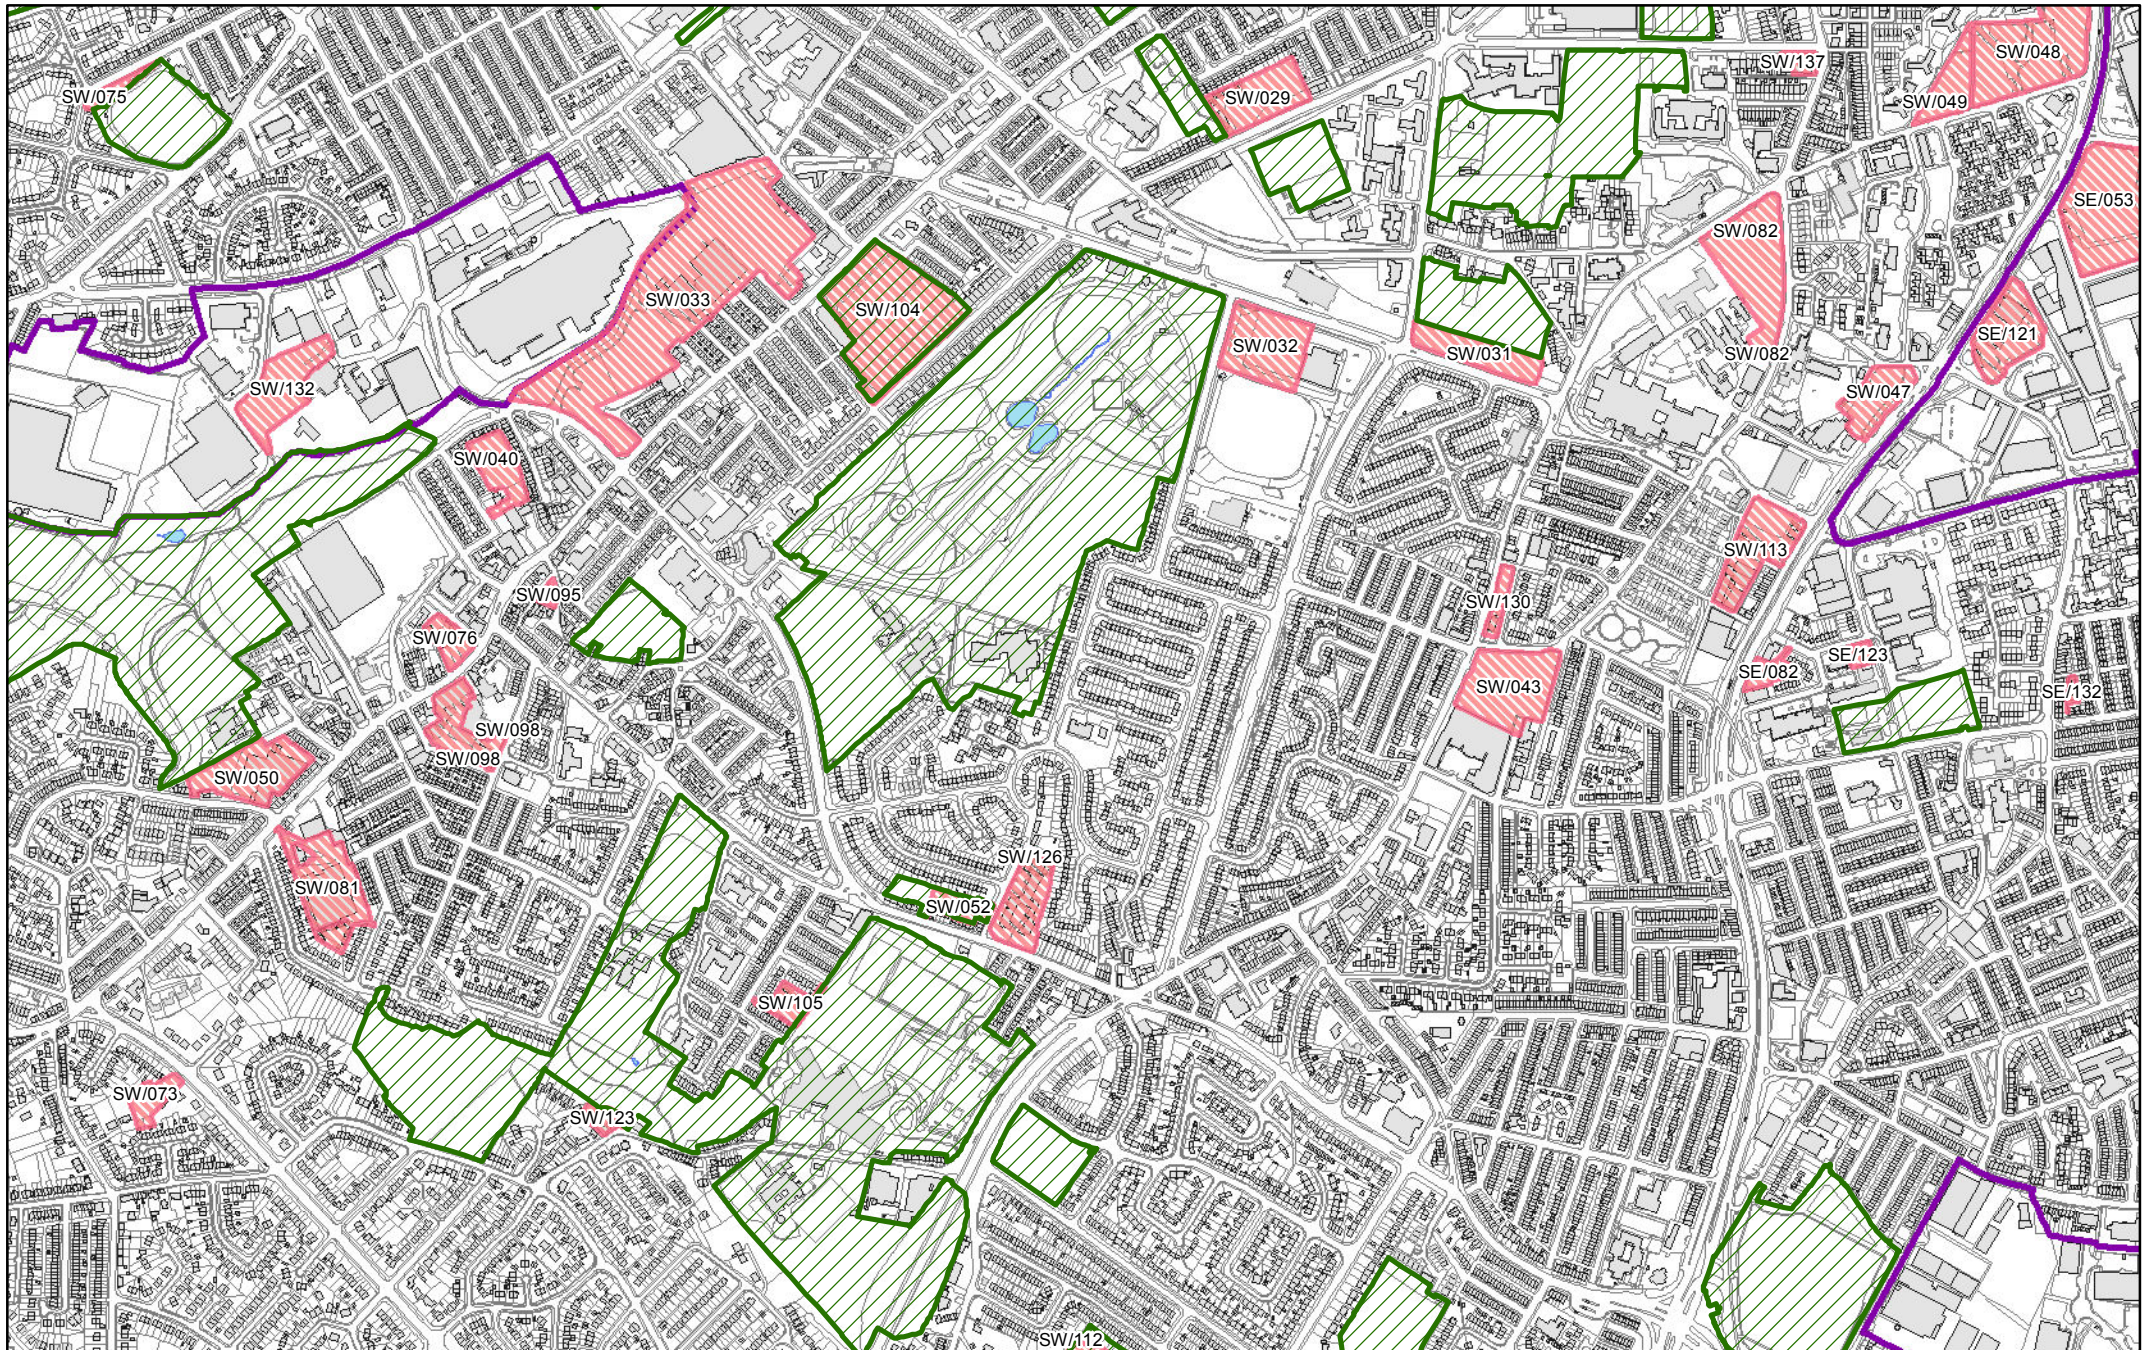

© Crown copyright and database rights 2016 Ordnance Survey 0100019304

GreenSpaces

Possible Development Sites