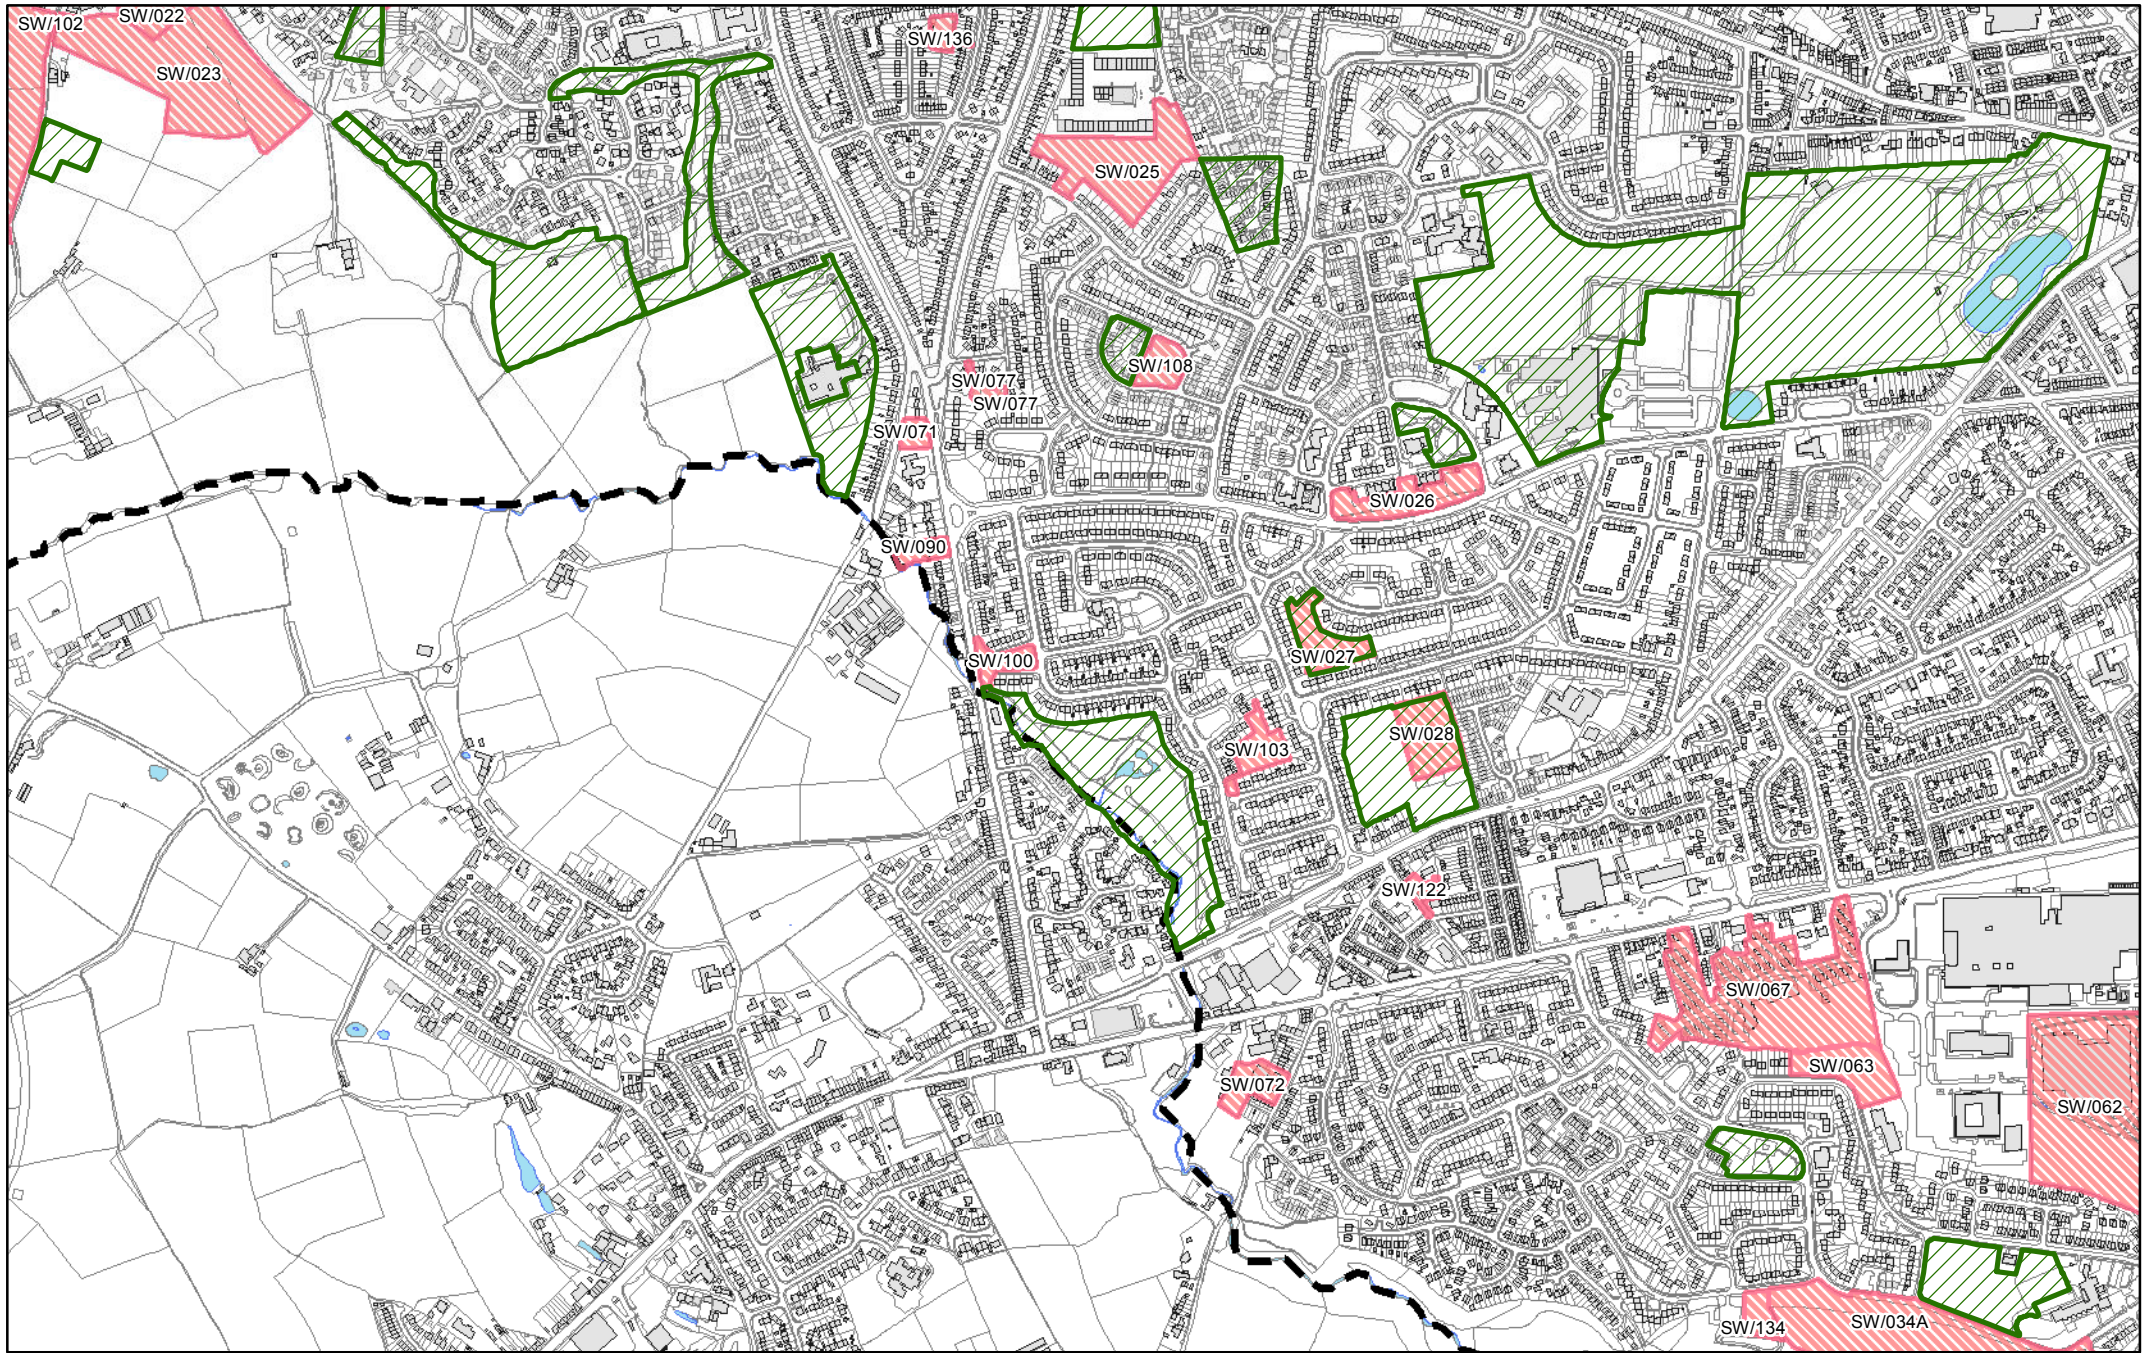

© Crown copyright and database rights 2016 Ordnance Survey 0100019304

GreenSpaces

Possible Development Sites

City of Bradford MDC

www.bradford.gov.uk