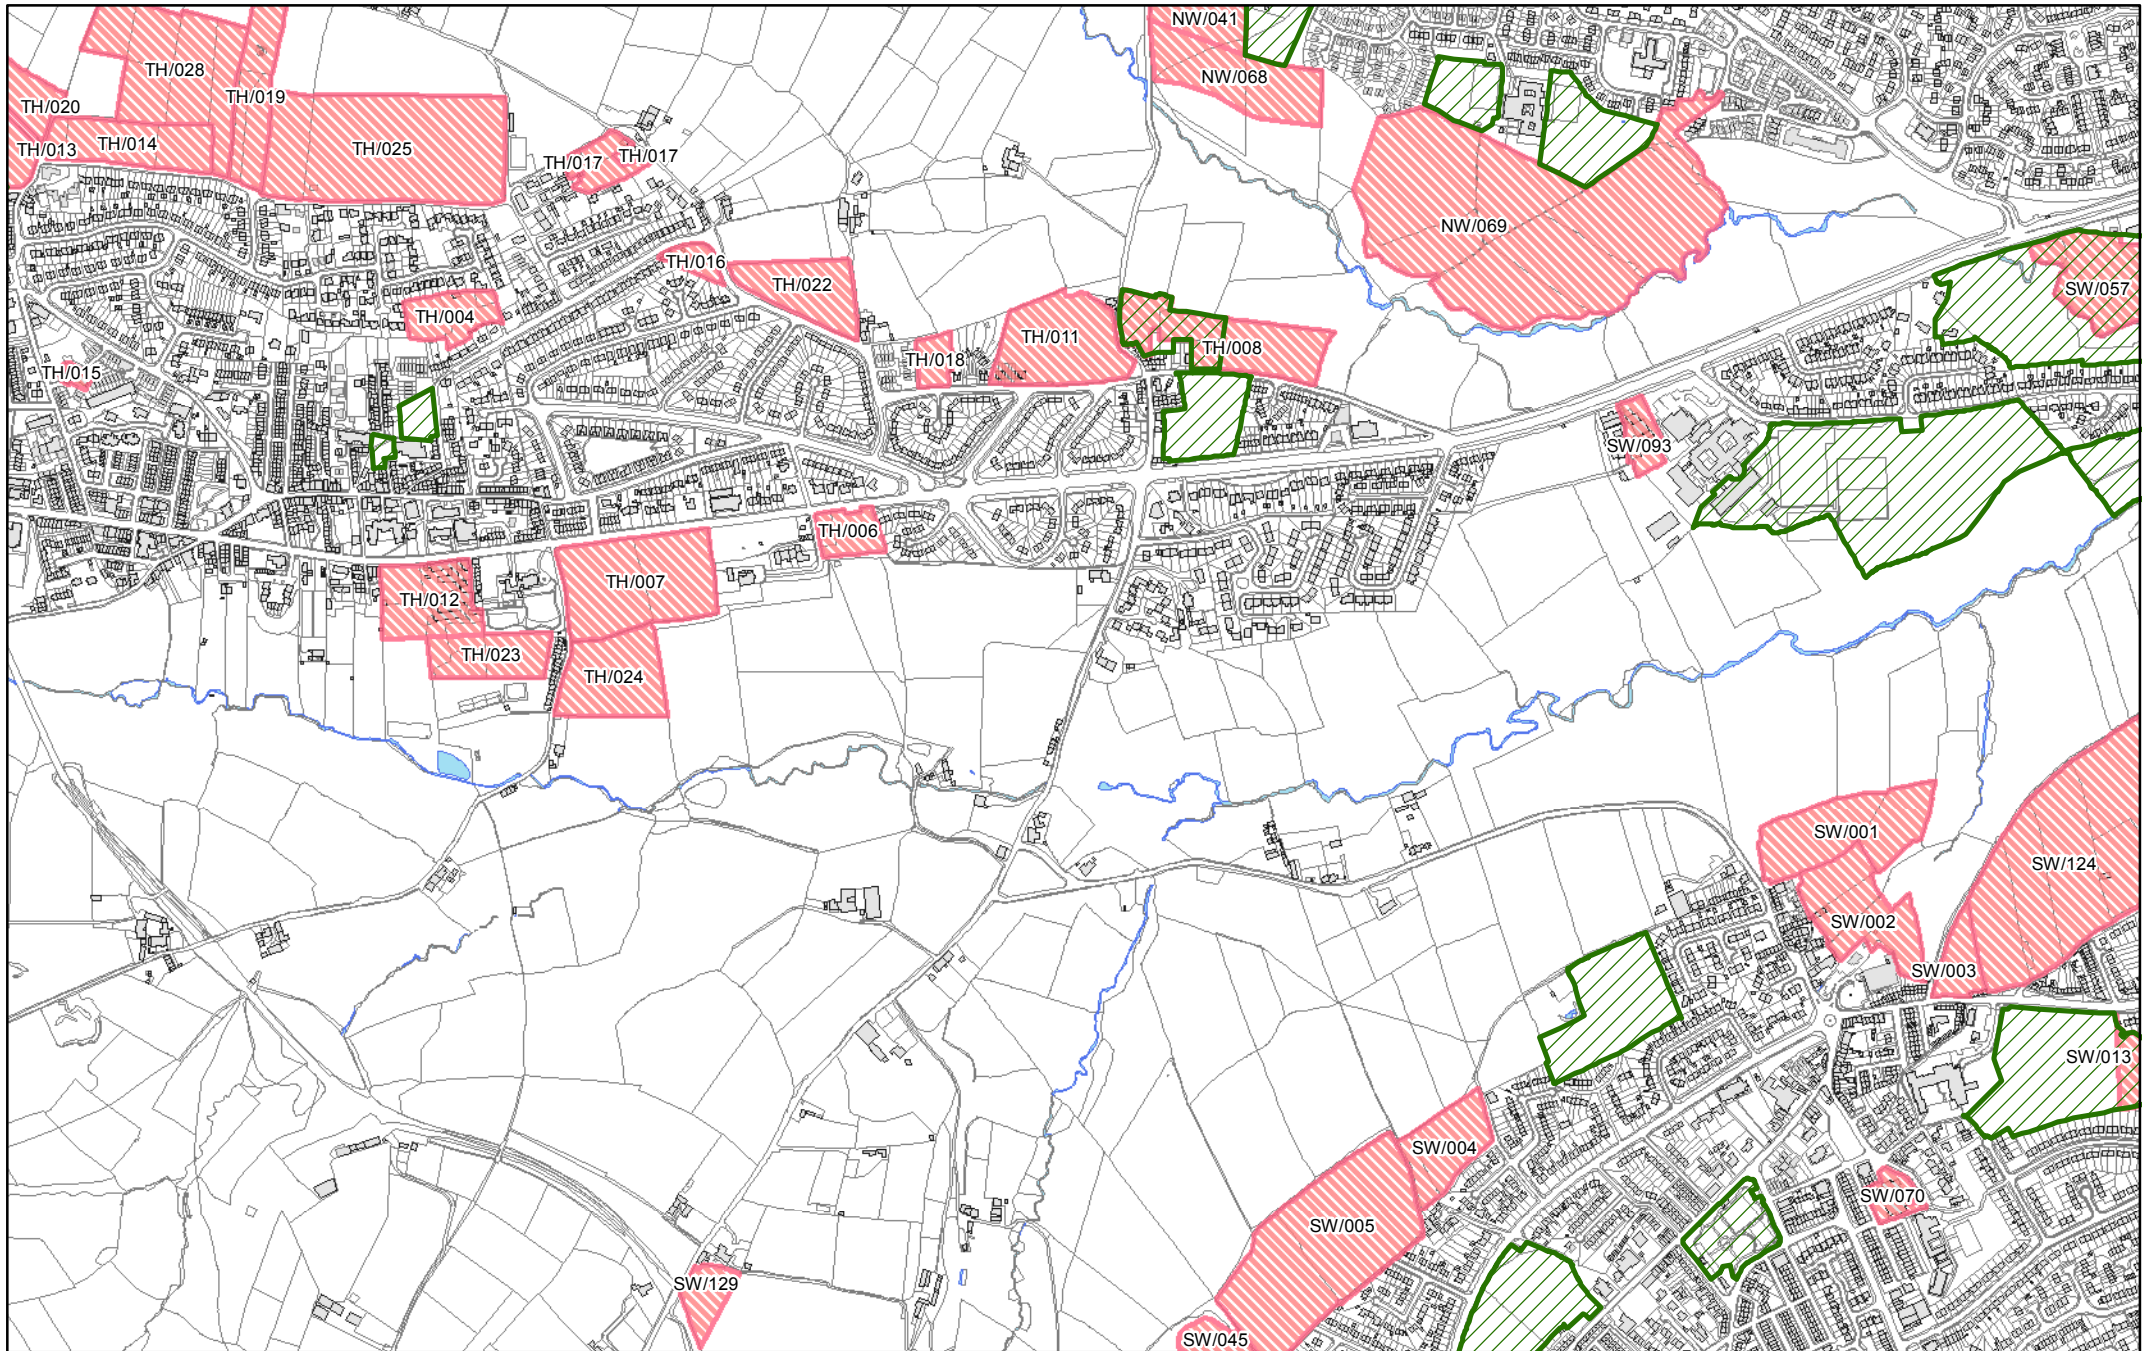

They show in more detail, the location of land identified as possible development sites referenced in the tables within the Sub Area documents and show the current boundaries of greenspaces as identified in the Replacement Unitary Development Plan.

All maps have been produced with the permission of and under licence to the Ordnance Survey and are at 1:10,000 scale.

**26** Map location - with sheet number

**District sub areas**

- Airedale
- Bradford
- Pennine Towns
- Wharfedale

Authority Boundary

© Crown copyright and database rights 2016 Ordnance Survey 0100019304

 GreenSpaces  
 Possible Development Sites

© Crown copyright and database rights 2016 Ordnance Survey 0100019304

 GreenSpaces  
 Possible Development Sites