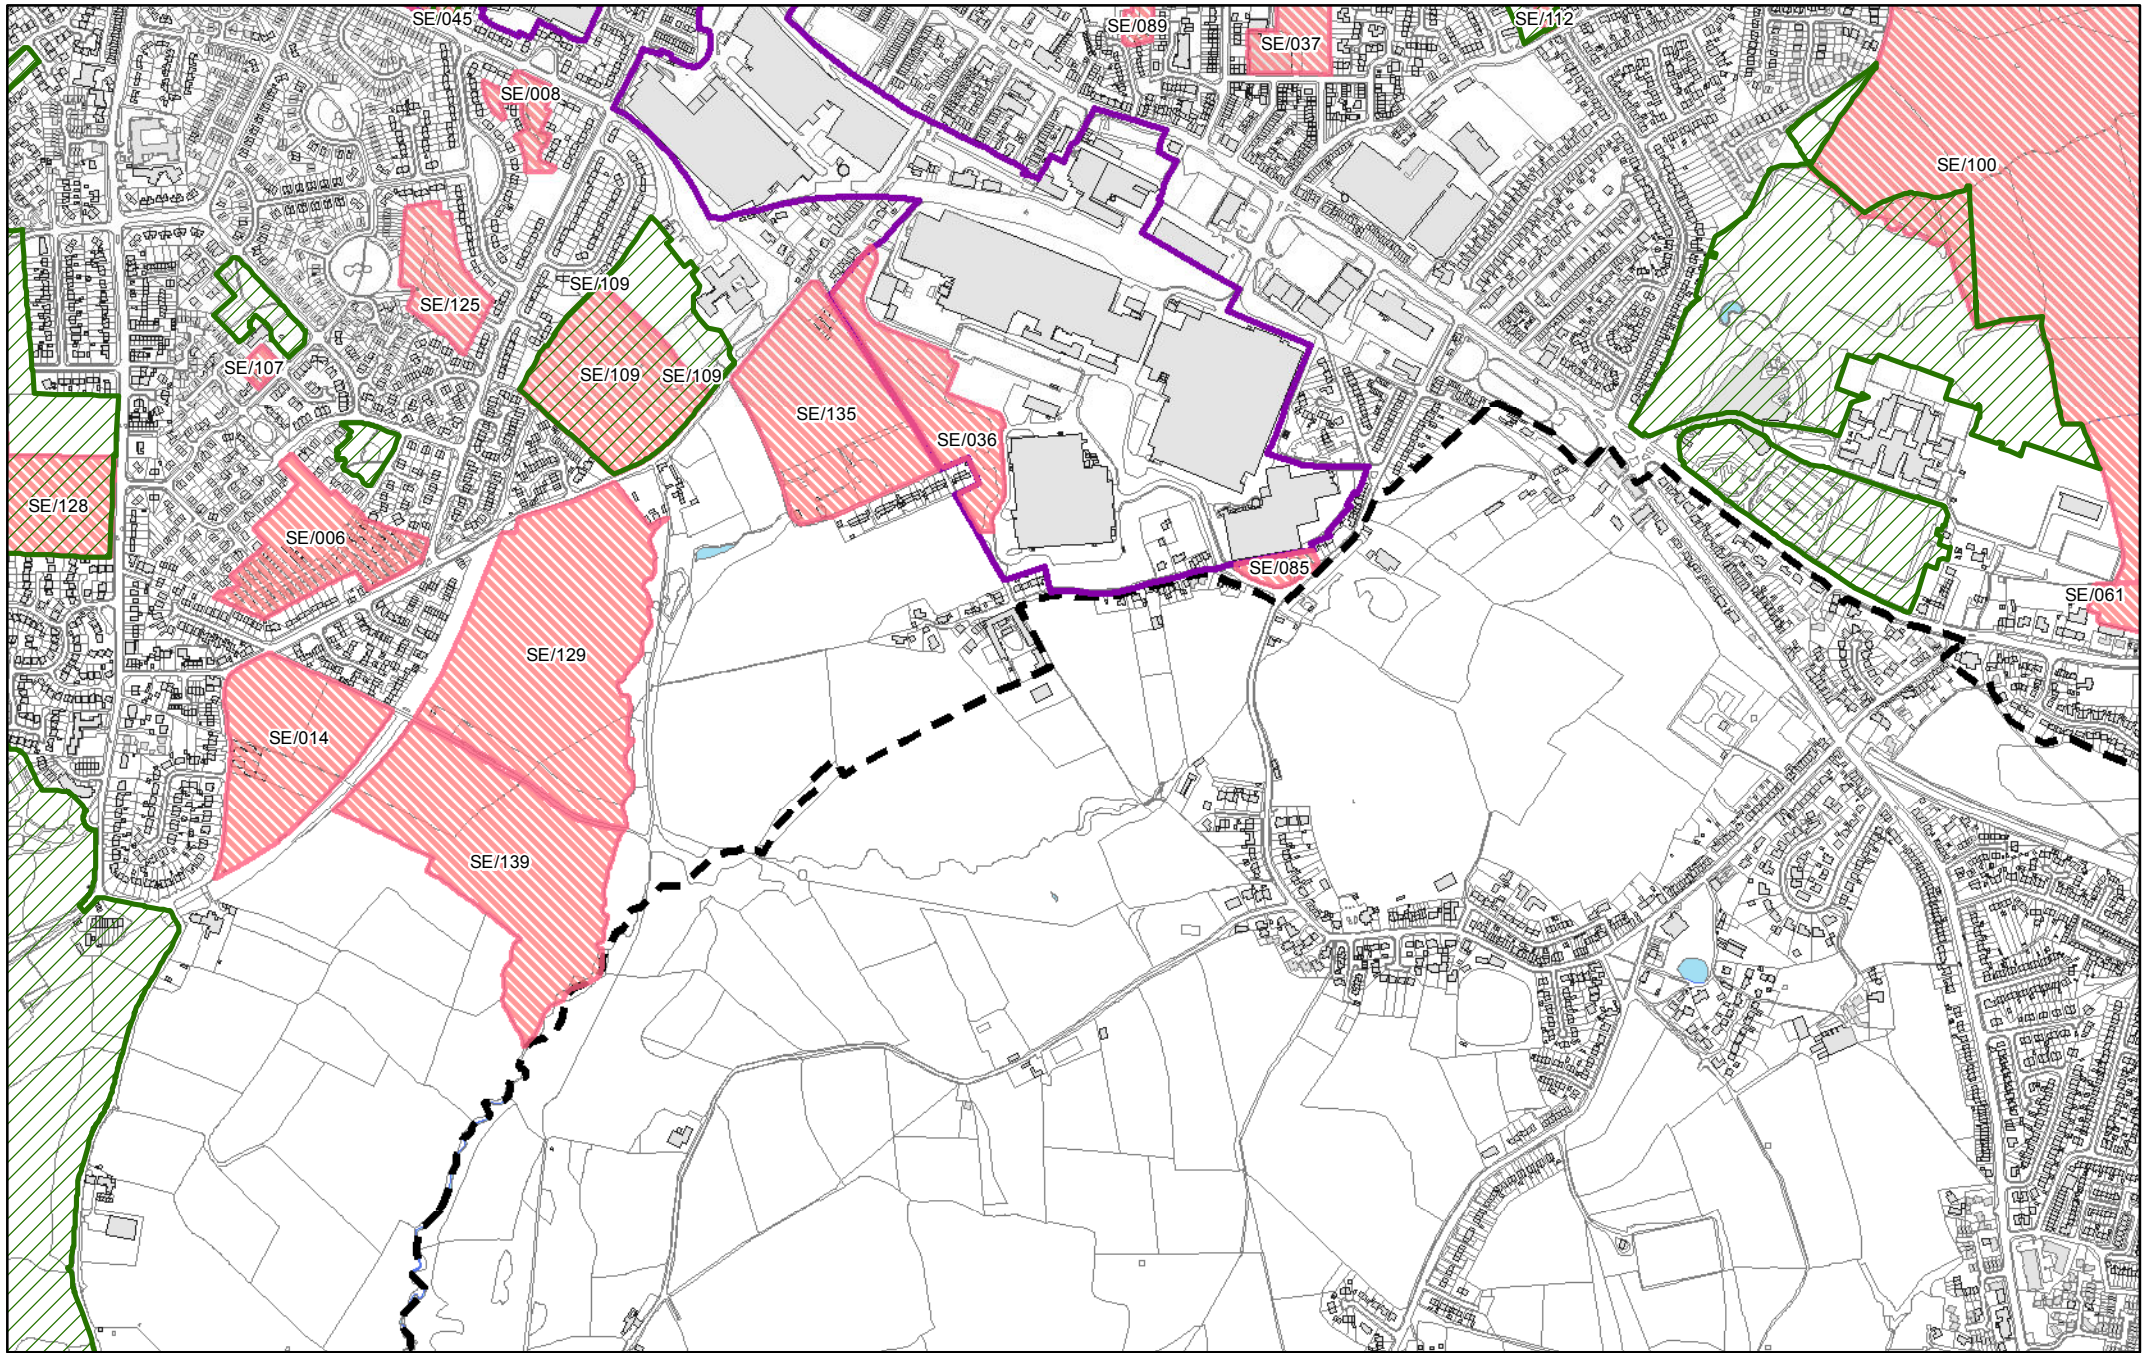

© Crown copyright and database rights 2016 Ordnance Survey 0100019304

GreenSpaces

Possible Development Sites

City of Bradford MDC

www.bradford.gov.uk