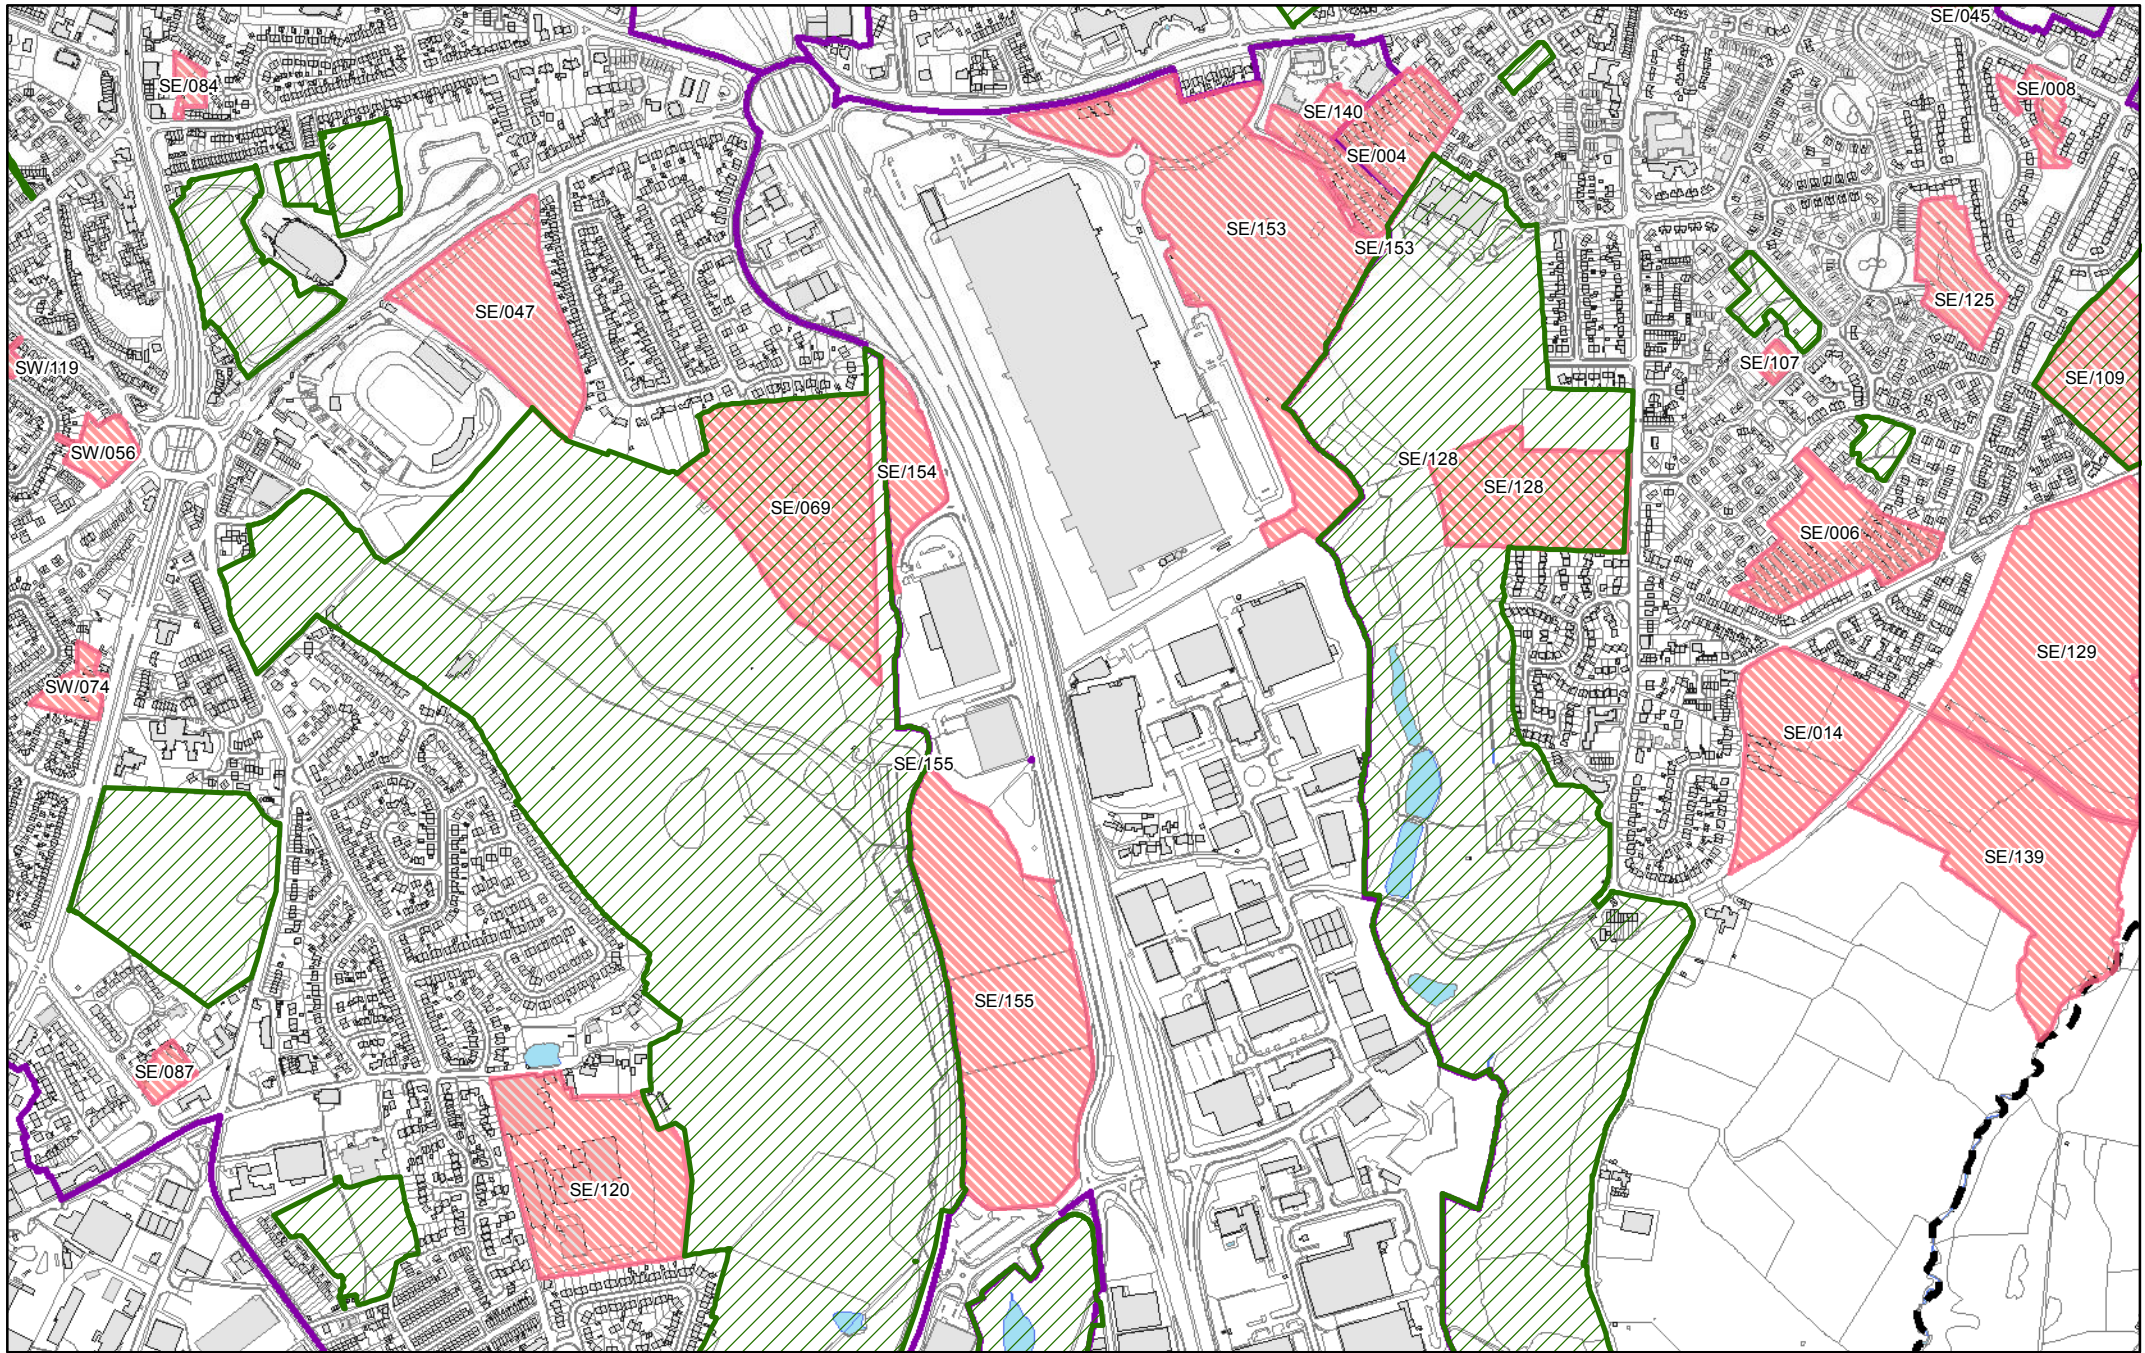

© Crown copyright and database rights 2016 Ordnance Survey 0100019304

GreenSpaces

Possible Development Sites

City of Bradford MDC

www.bradford.gov.uk