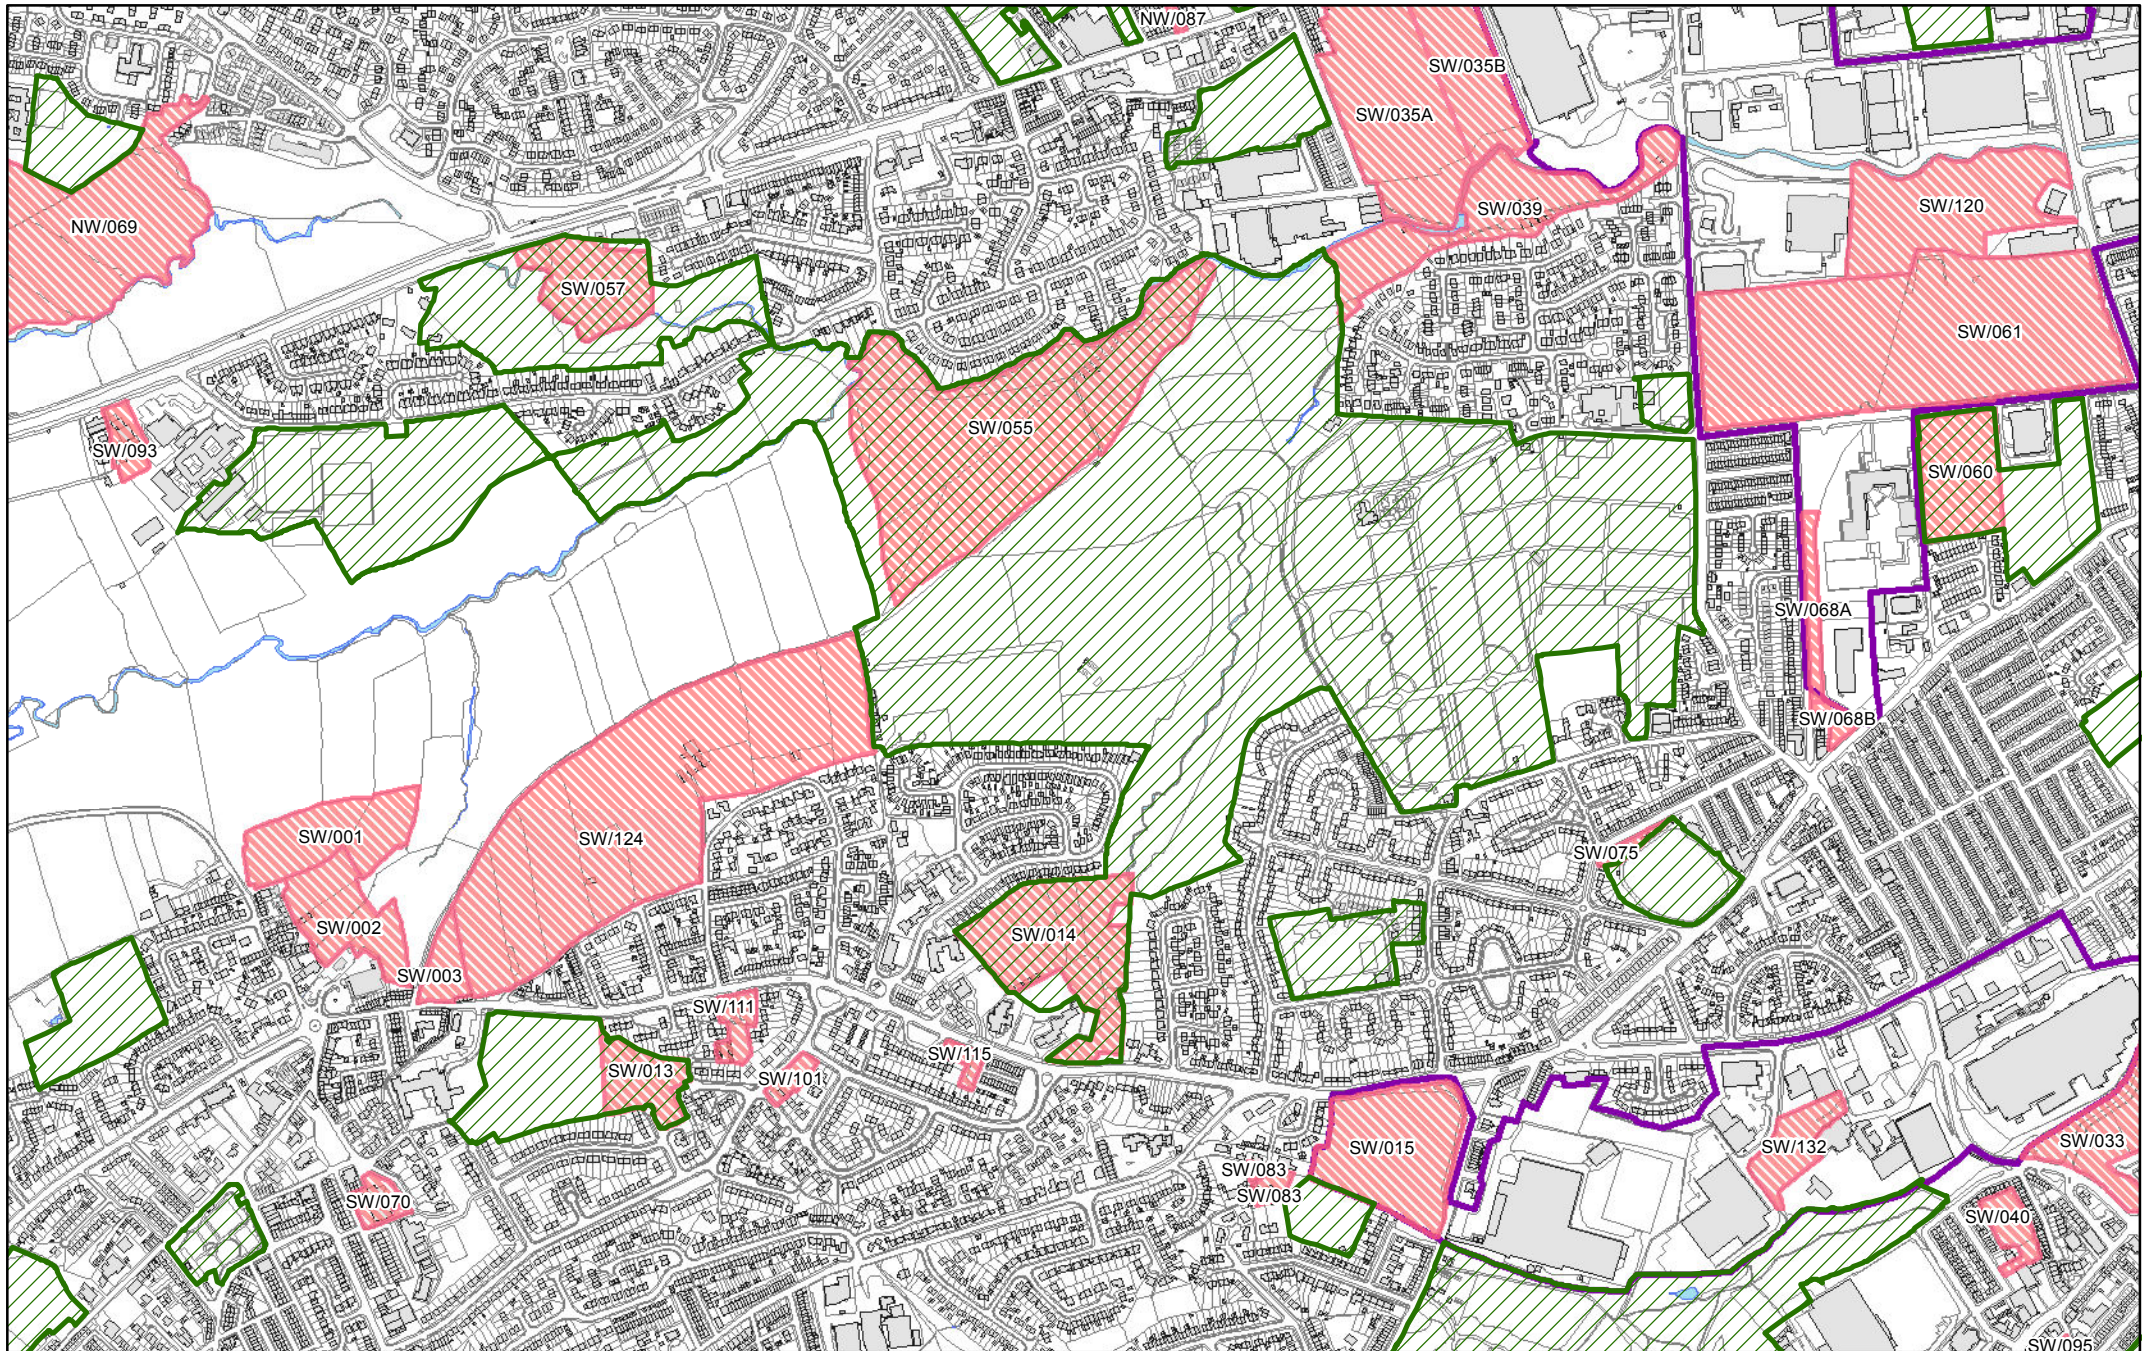

They show in more detail, the location of land identified as possible development sites referenced in the tables within the Sub Area documents and show the current boundaries of greenspaces as identified in the Replacement Unitary Development Plan.

All maps have been produced with the permission of and under licence to the Ordnance Survey and are at 1:10,000 scale.

**26** Map location - with sheet number

**District sub areas**

- Airedale
- Bradford
- Pennine Towns
- Wharfedale

Authority Boundary

© Crown copyright and database rights 2016 Ordnance Survey 0100019304

 GreenSpaces  
 Possible Development Sites

© Crown copyright and database rights 2016 Ordnance Survey 0100019304

 GreenSpaces  
 Possible Development Sites