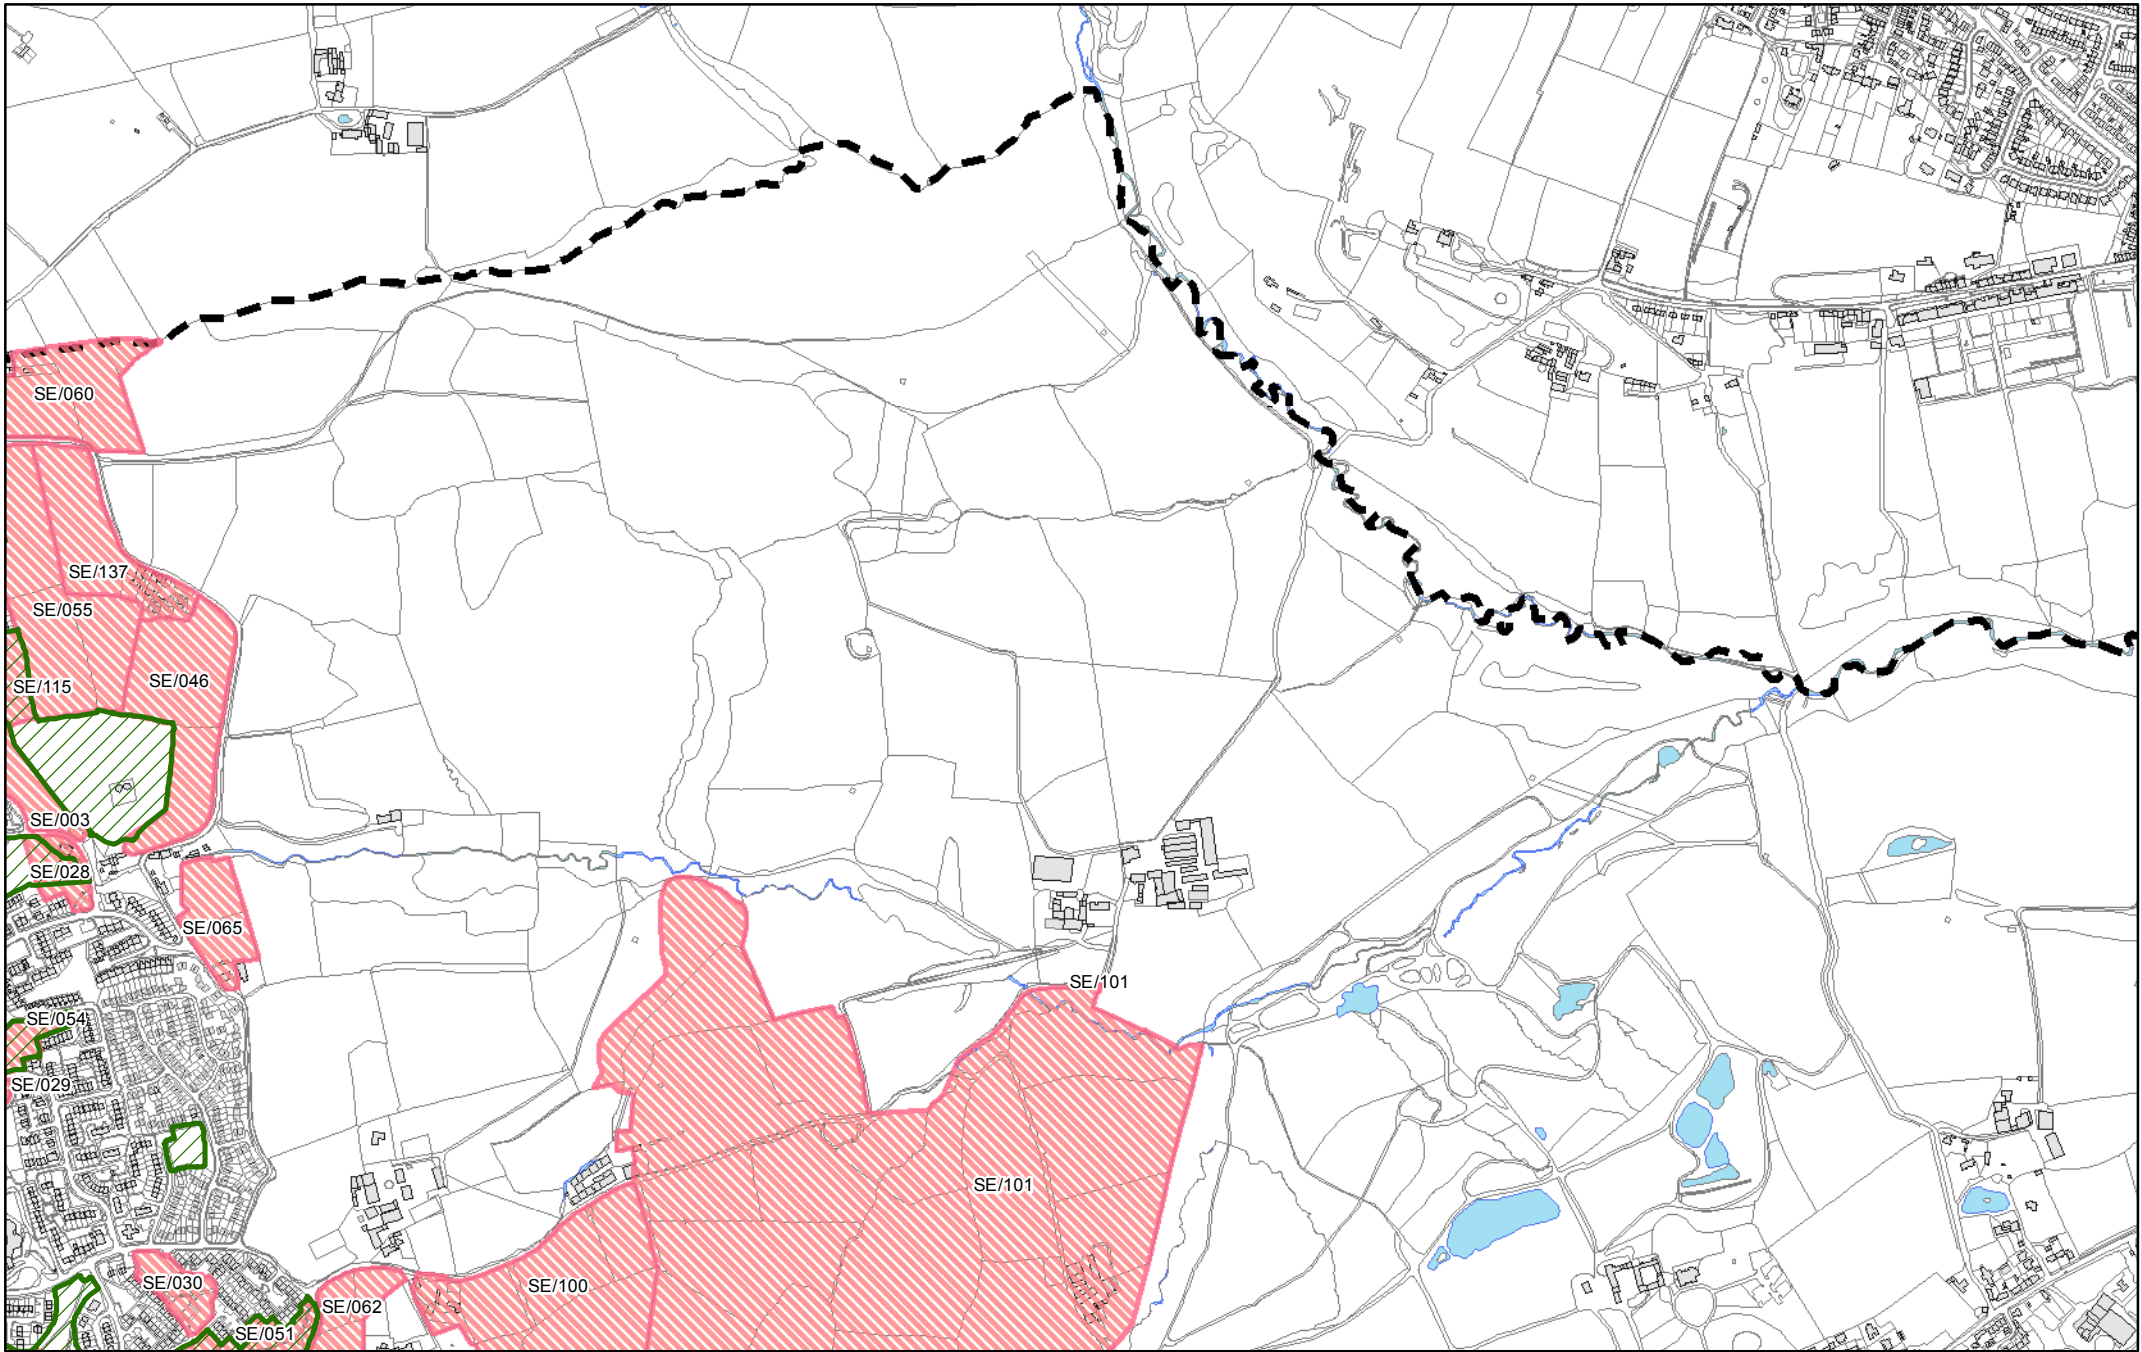

© Crown copyright and database rights 2016 Ordnance Survey 0100019304

GreenSpaces

Possible Development Sites

City of Bradford MDC

www.bradford.gov.uk