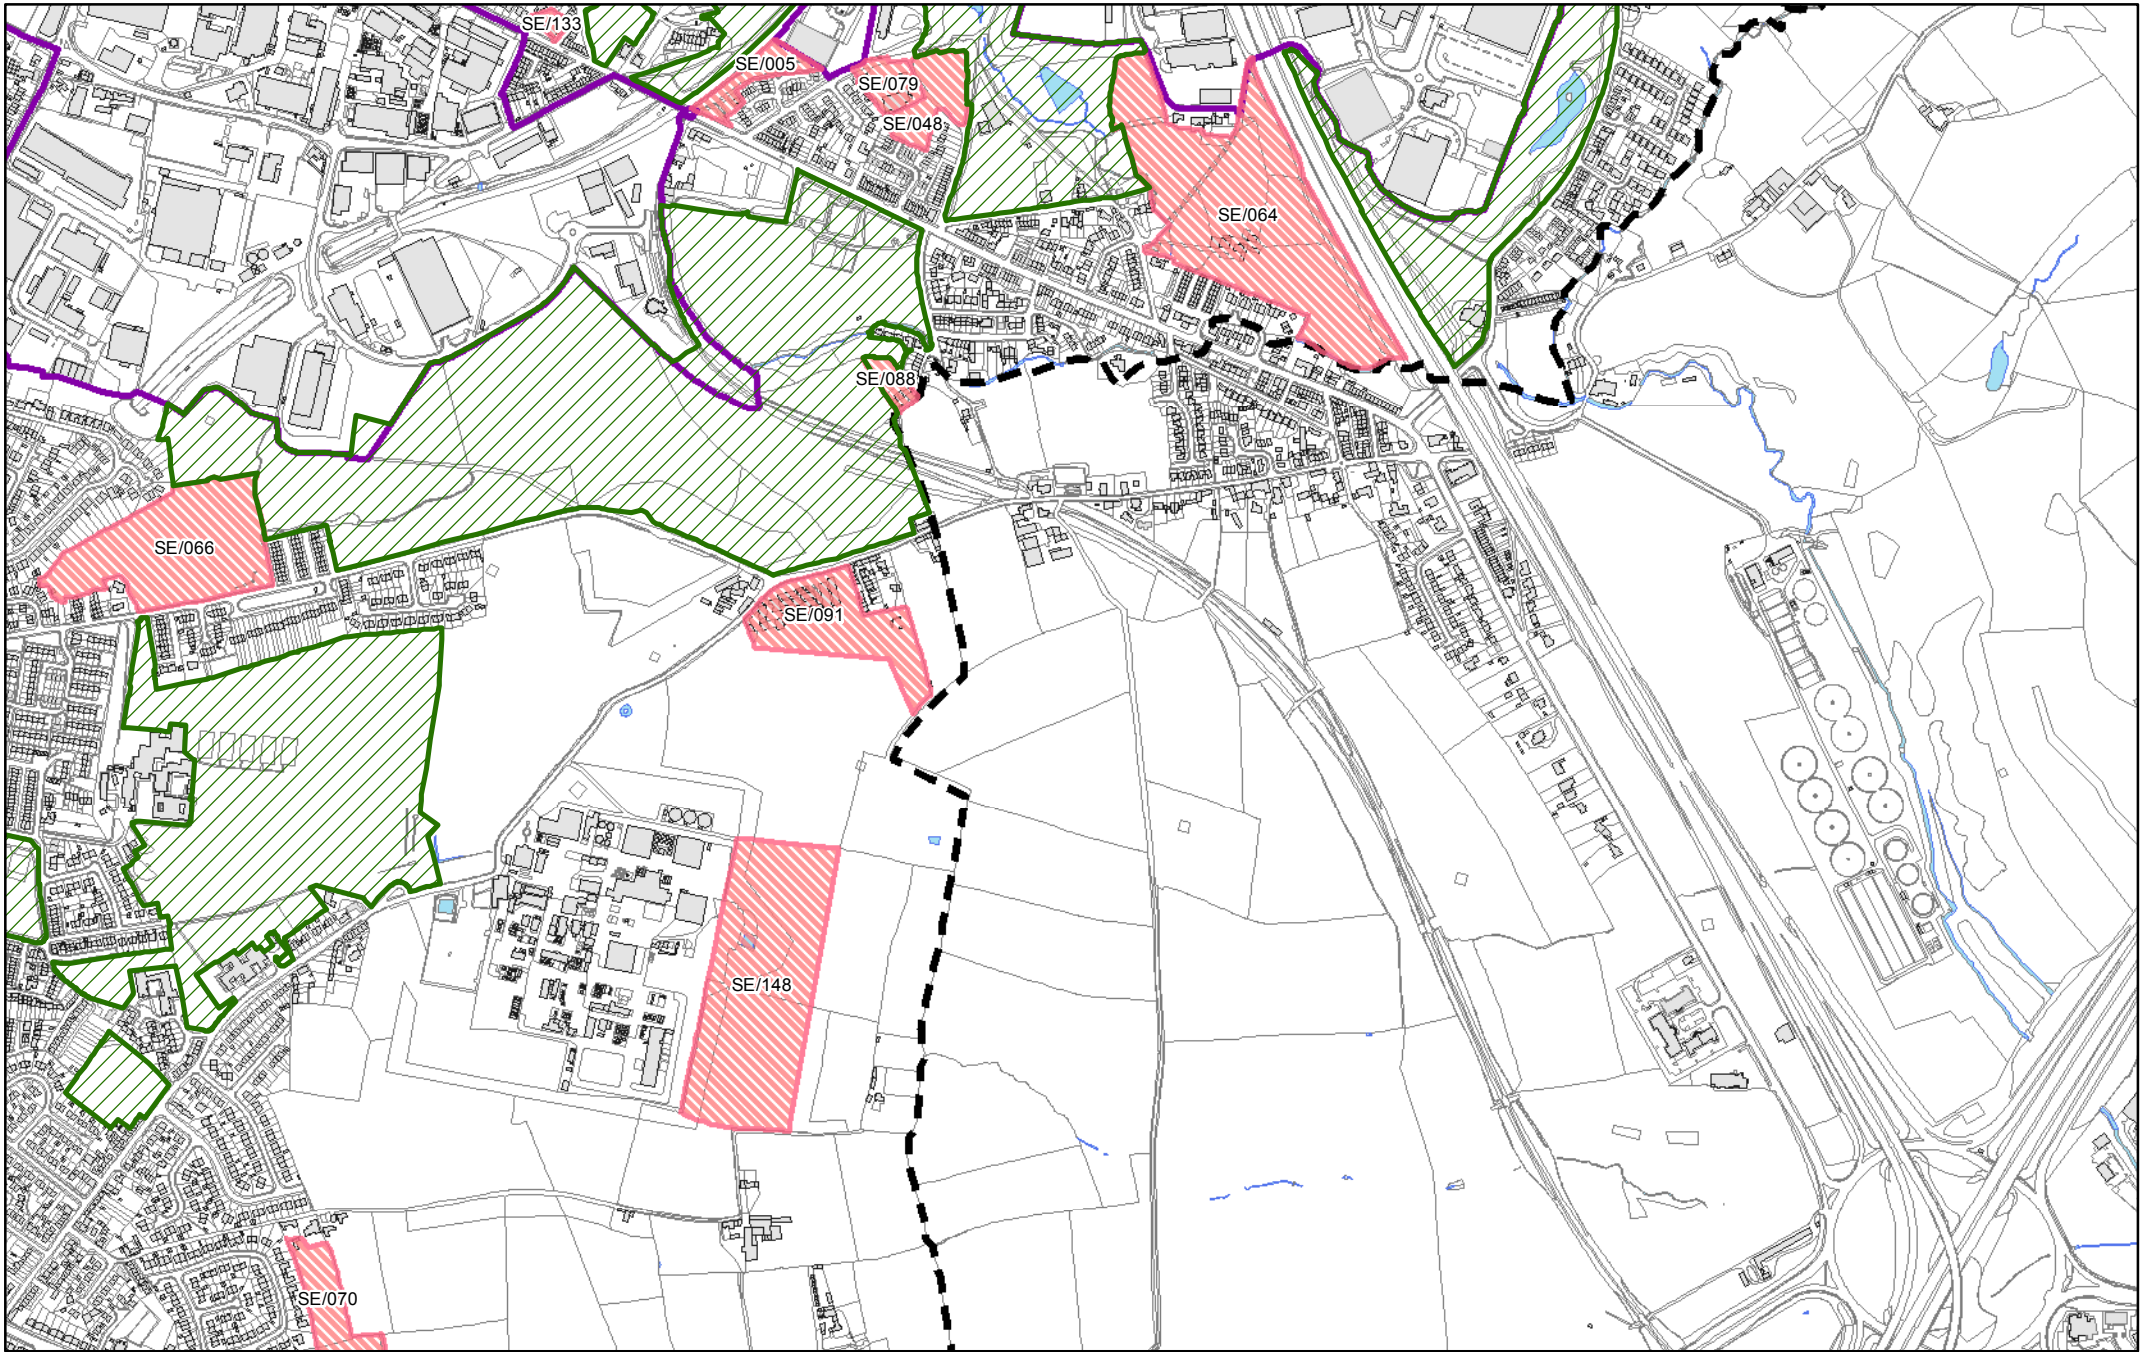

© Crown copyright and database rights 2016 Ordnance Survey 0100019304

GreenSpaces

Possible Development Sites

City of Bradford MDC

www.bradford.gov.uk