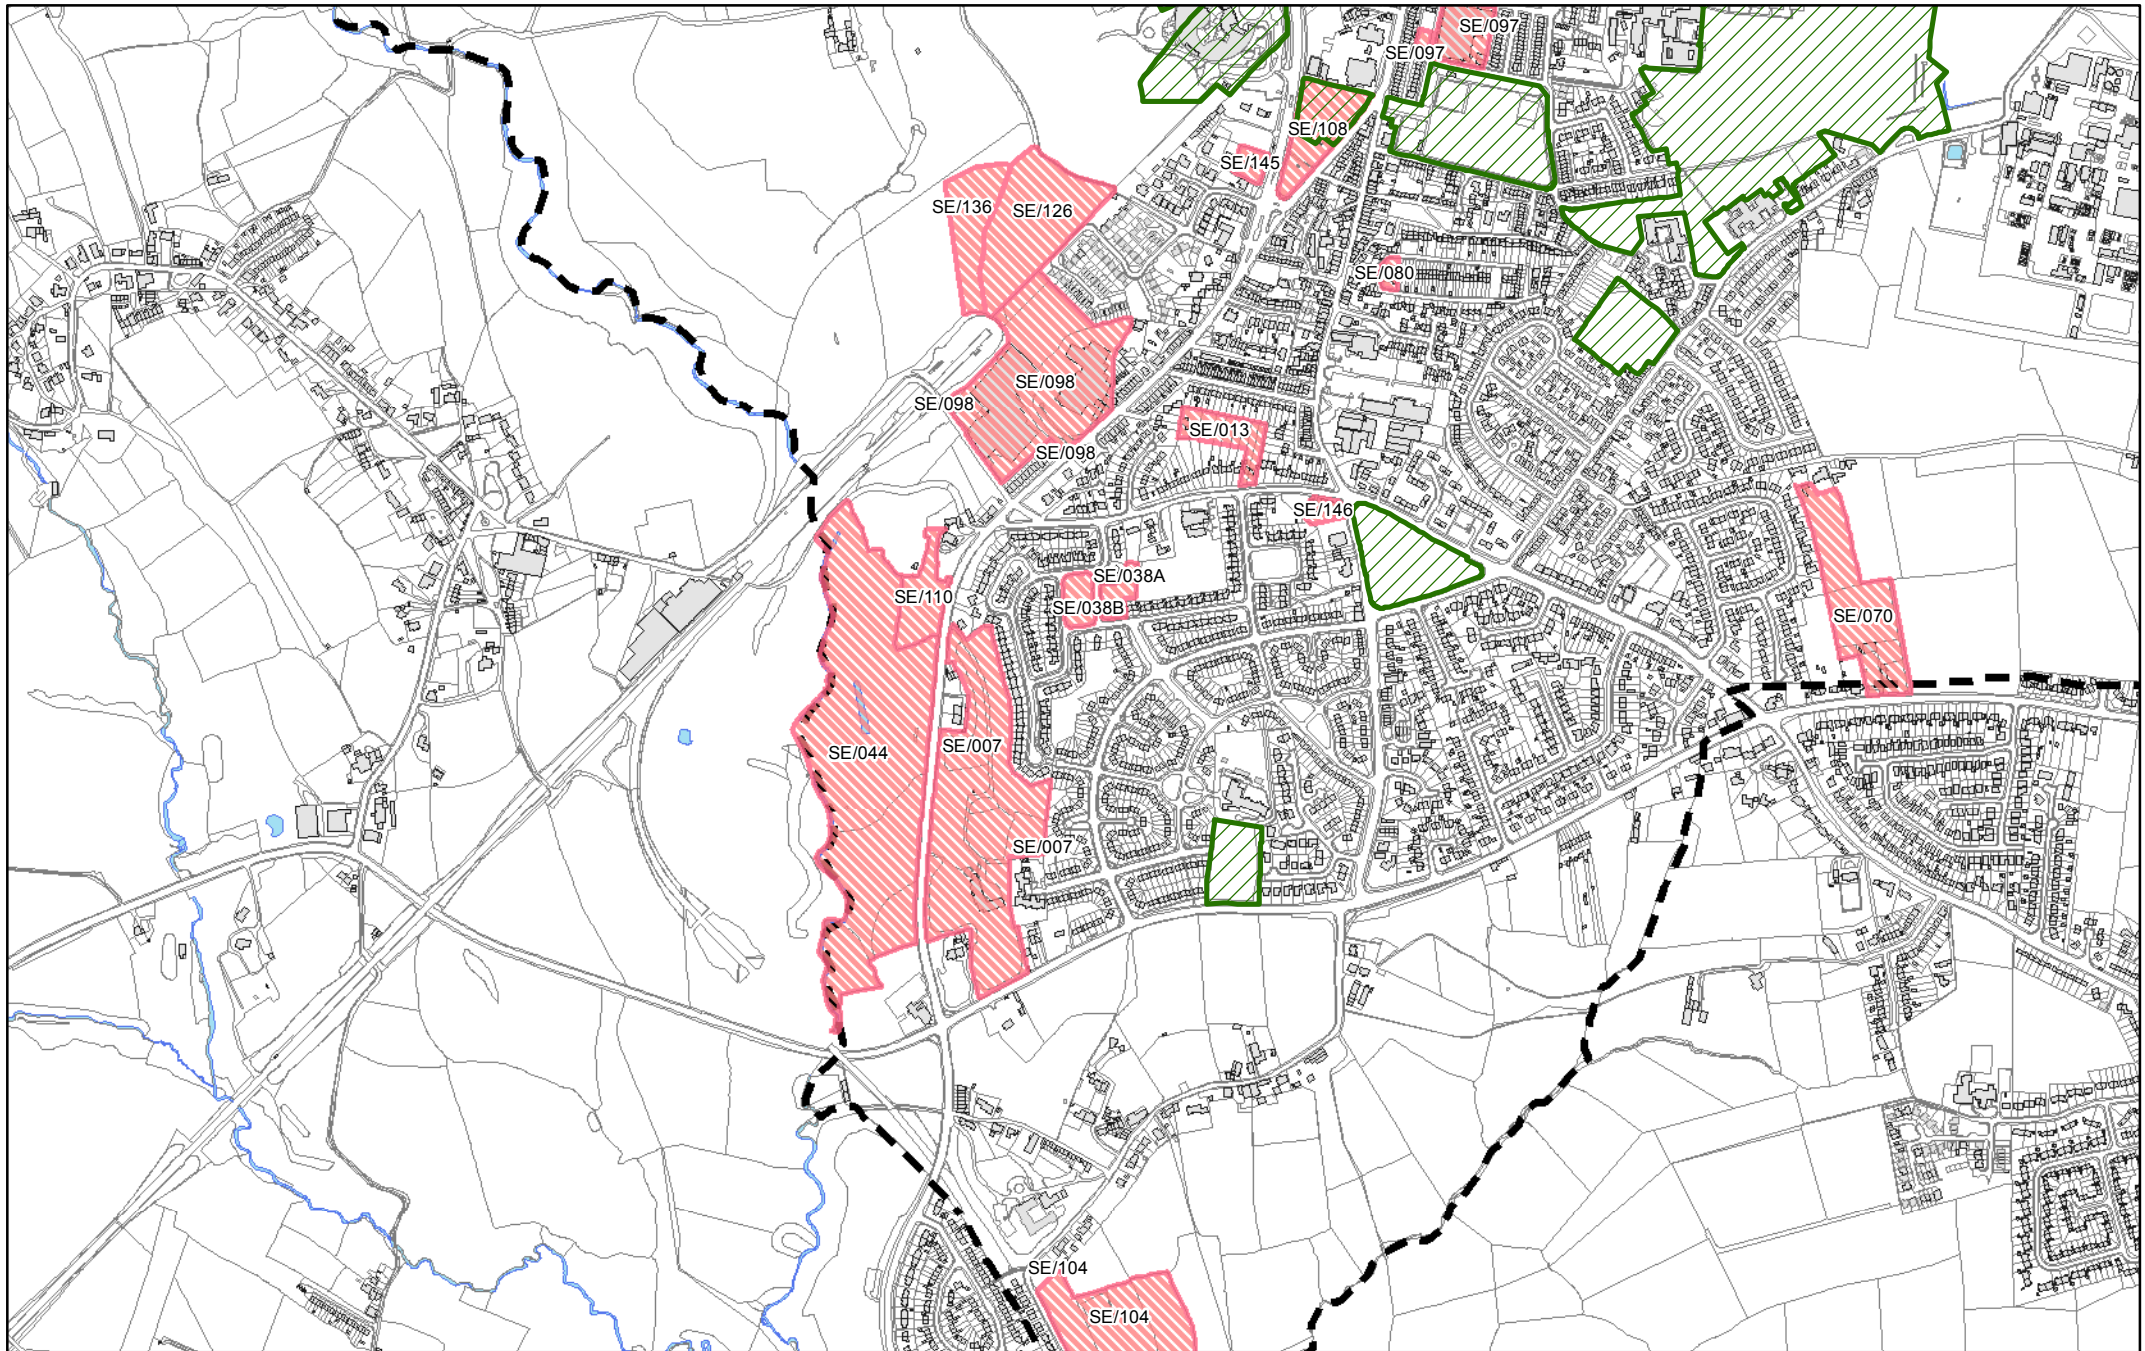

© Crown copyright and database rights 2016 Ordnance Survey 0100019304

GreenSpaces
Possible Development Sites