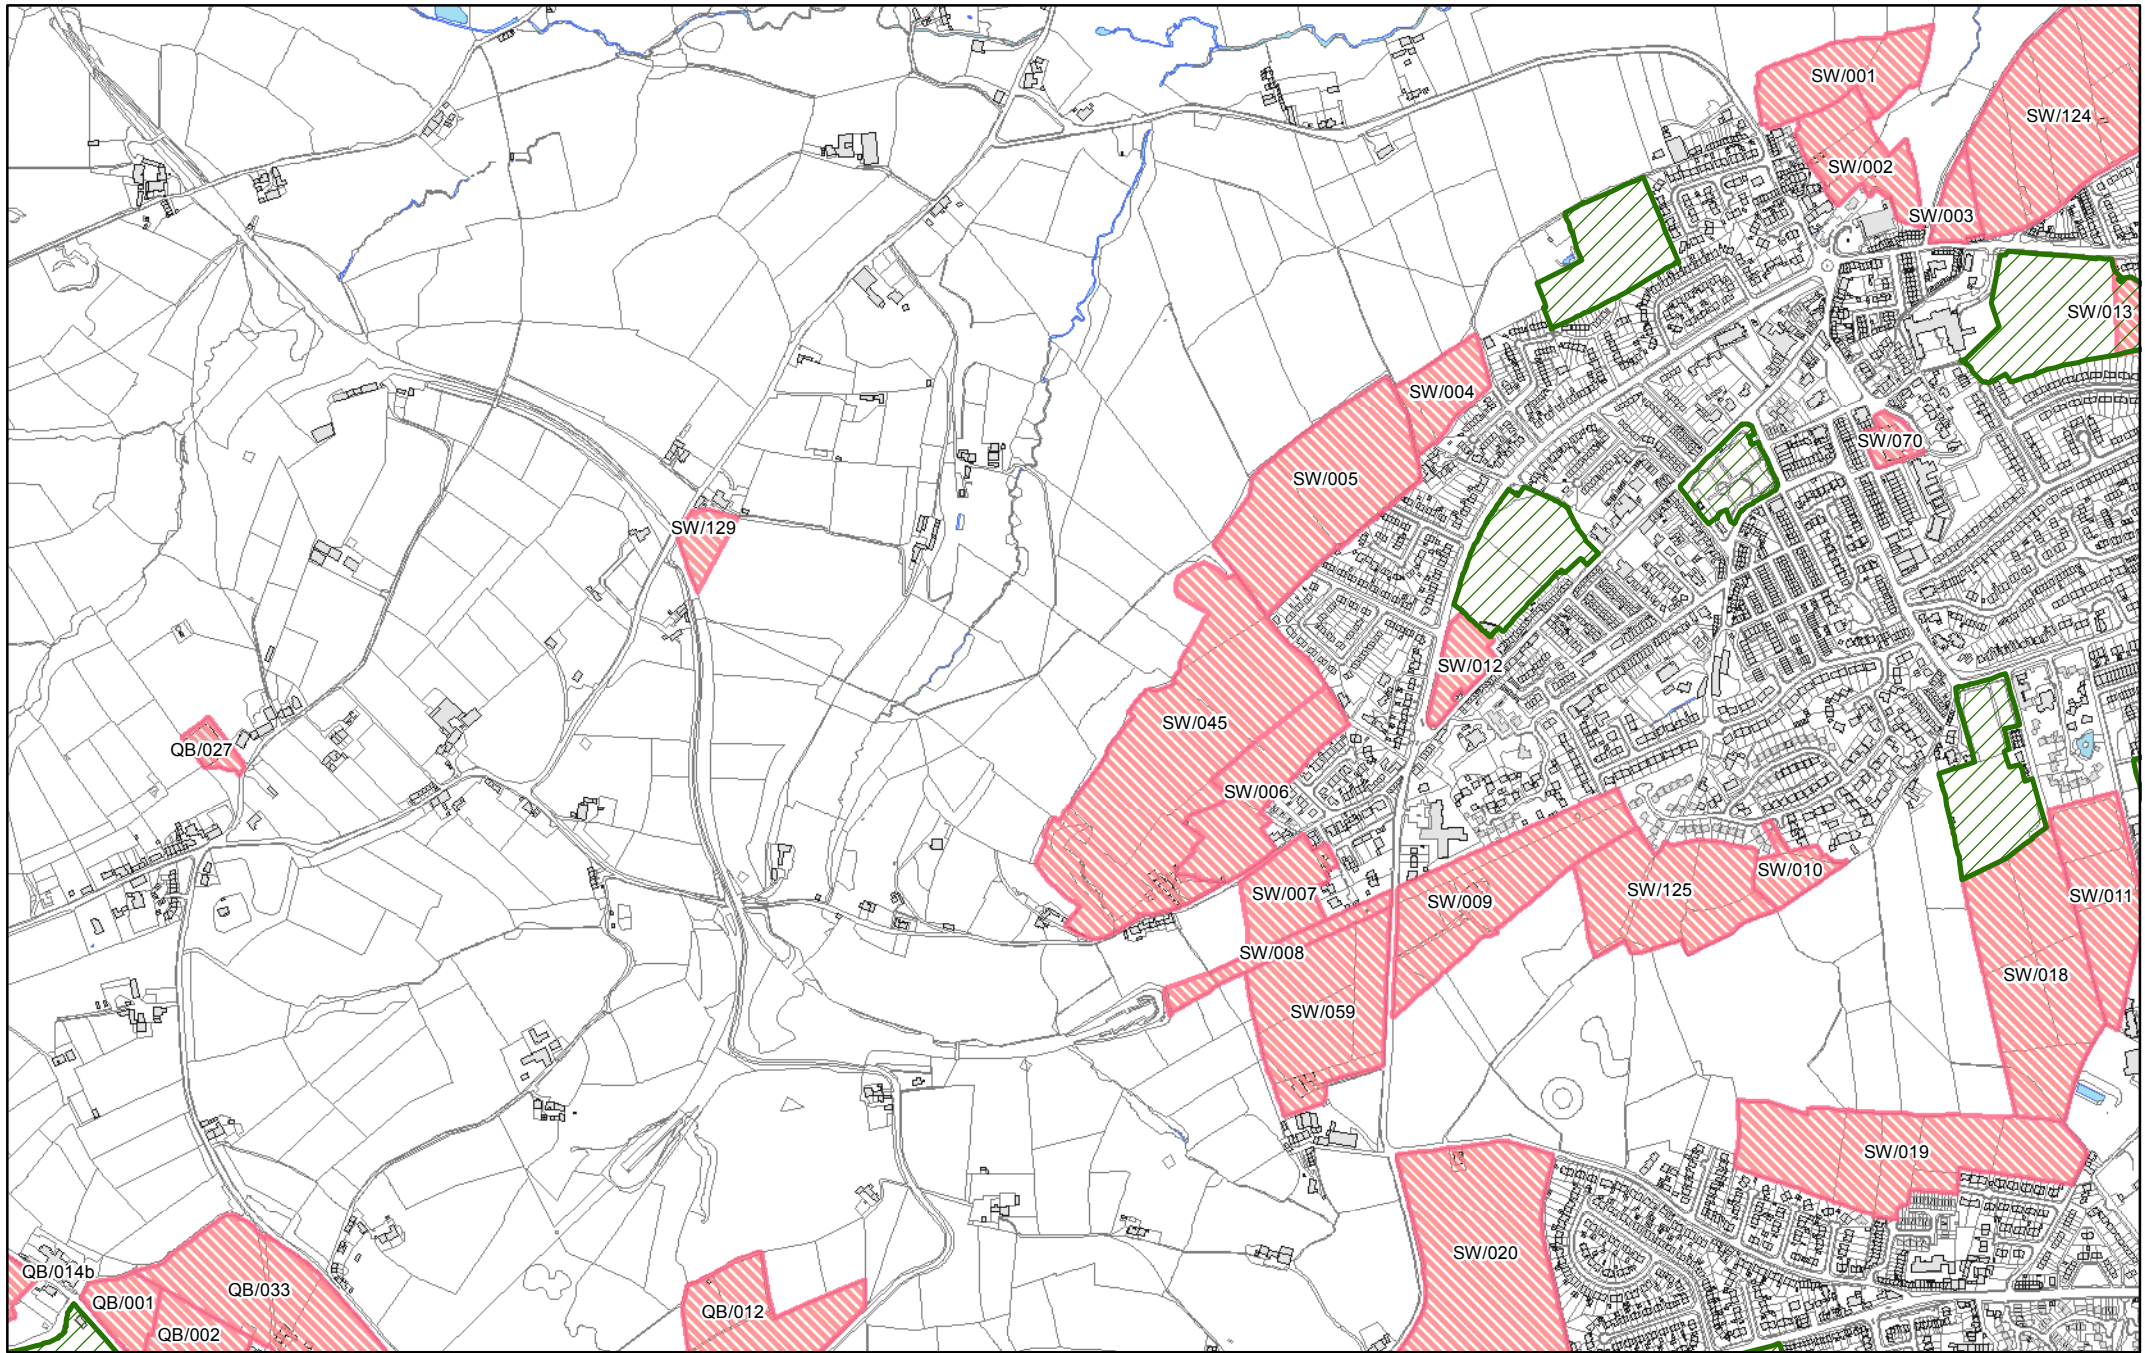

© Crown copyright and database rights 2016 Ordnance Survey 0100019304

GreenSpaces

Possible Development Sites