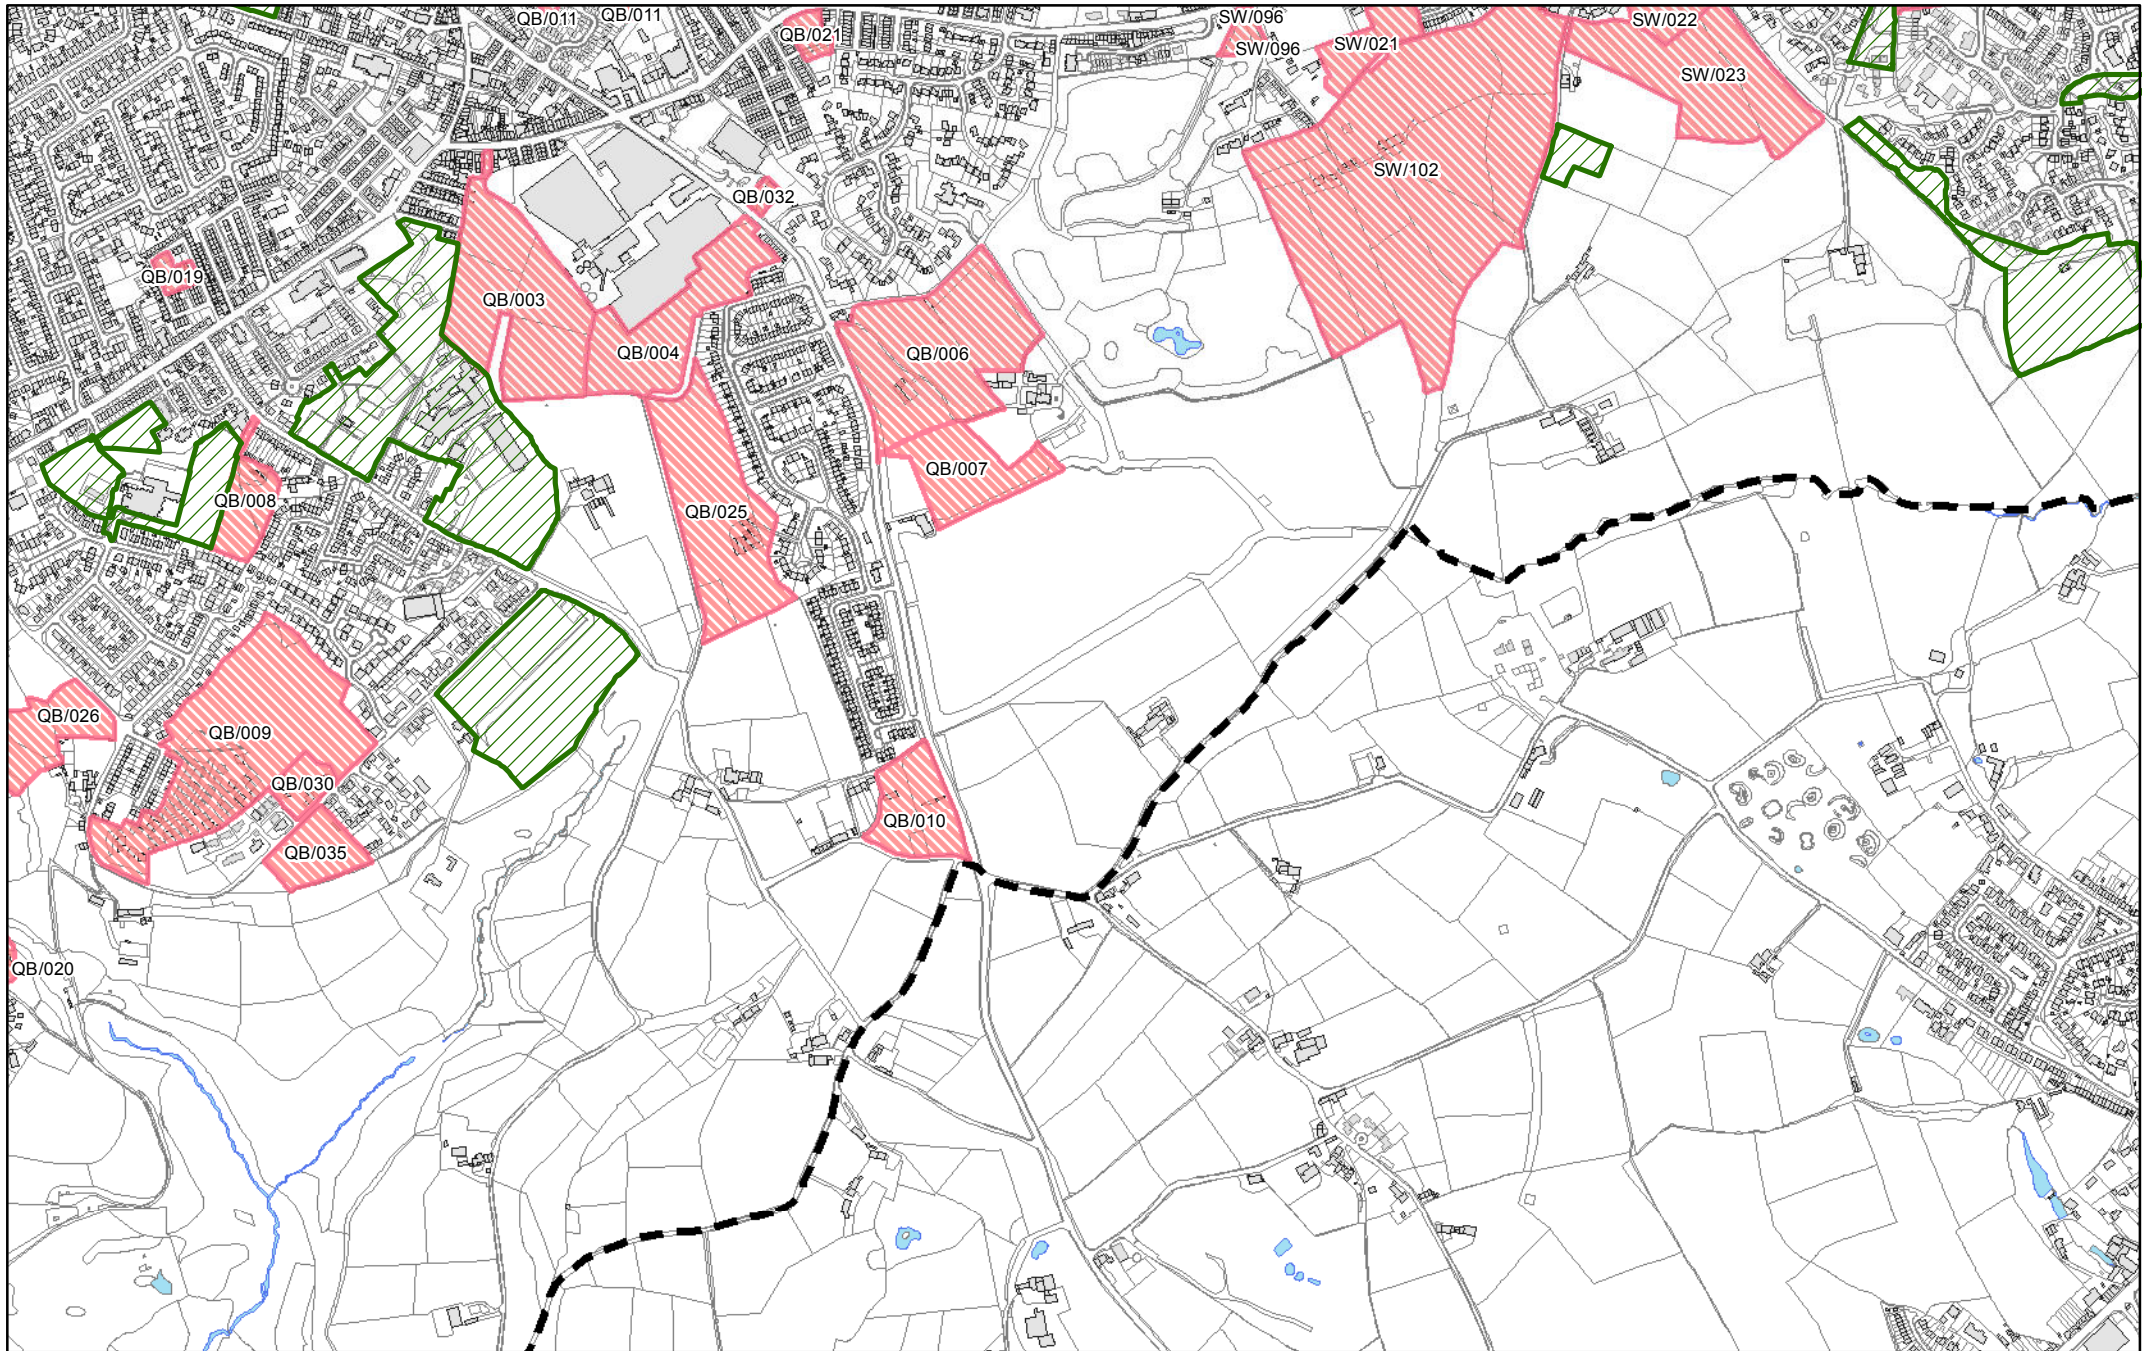

© Crown copyright and database rights 2016 Ordnance Survey 0100019304

GreenSpaces

Possible Development Sites

City of Bradford MDC

www.bradford.gov.uk