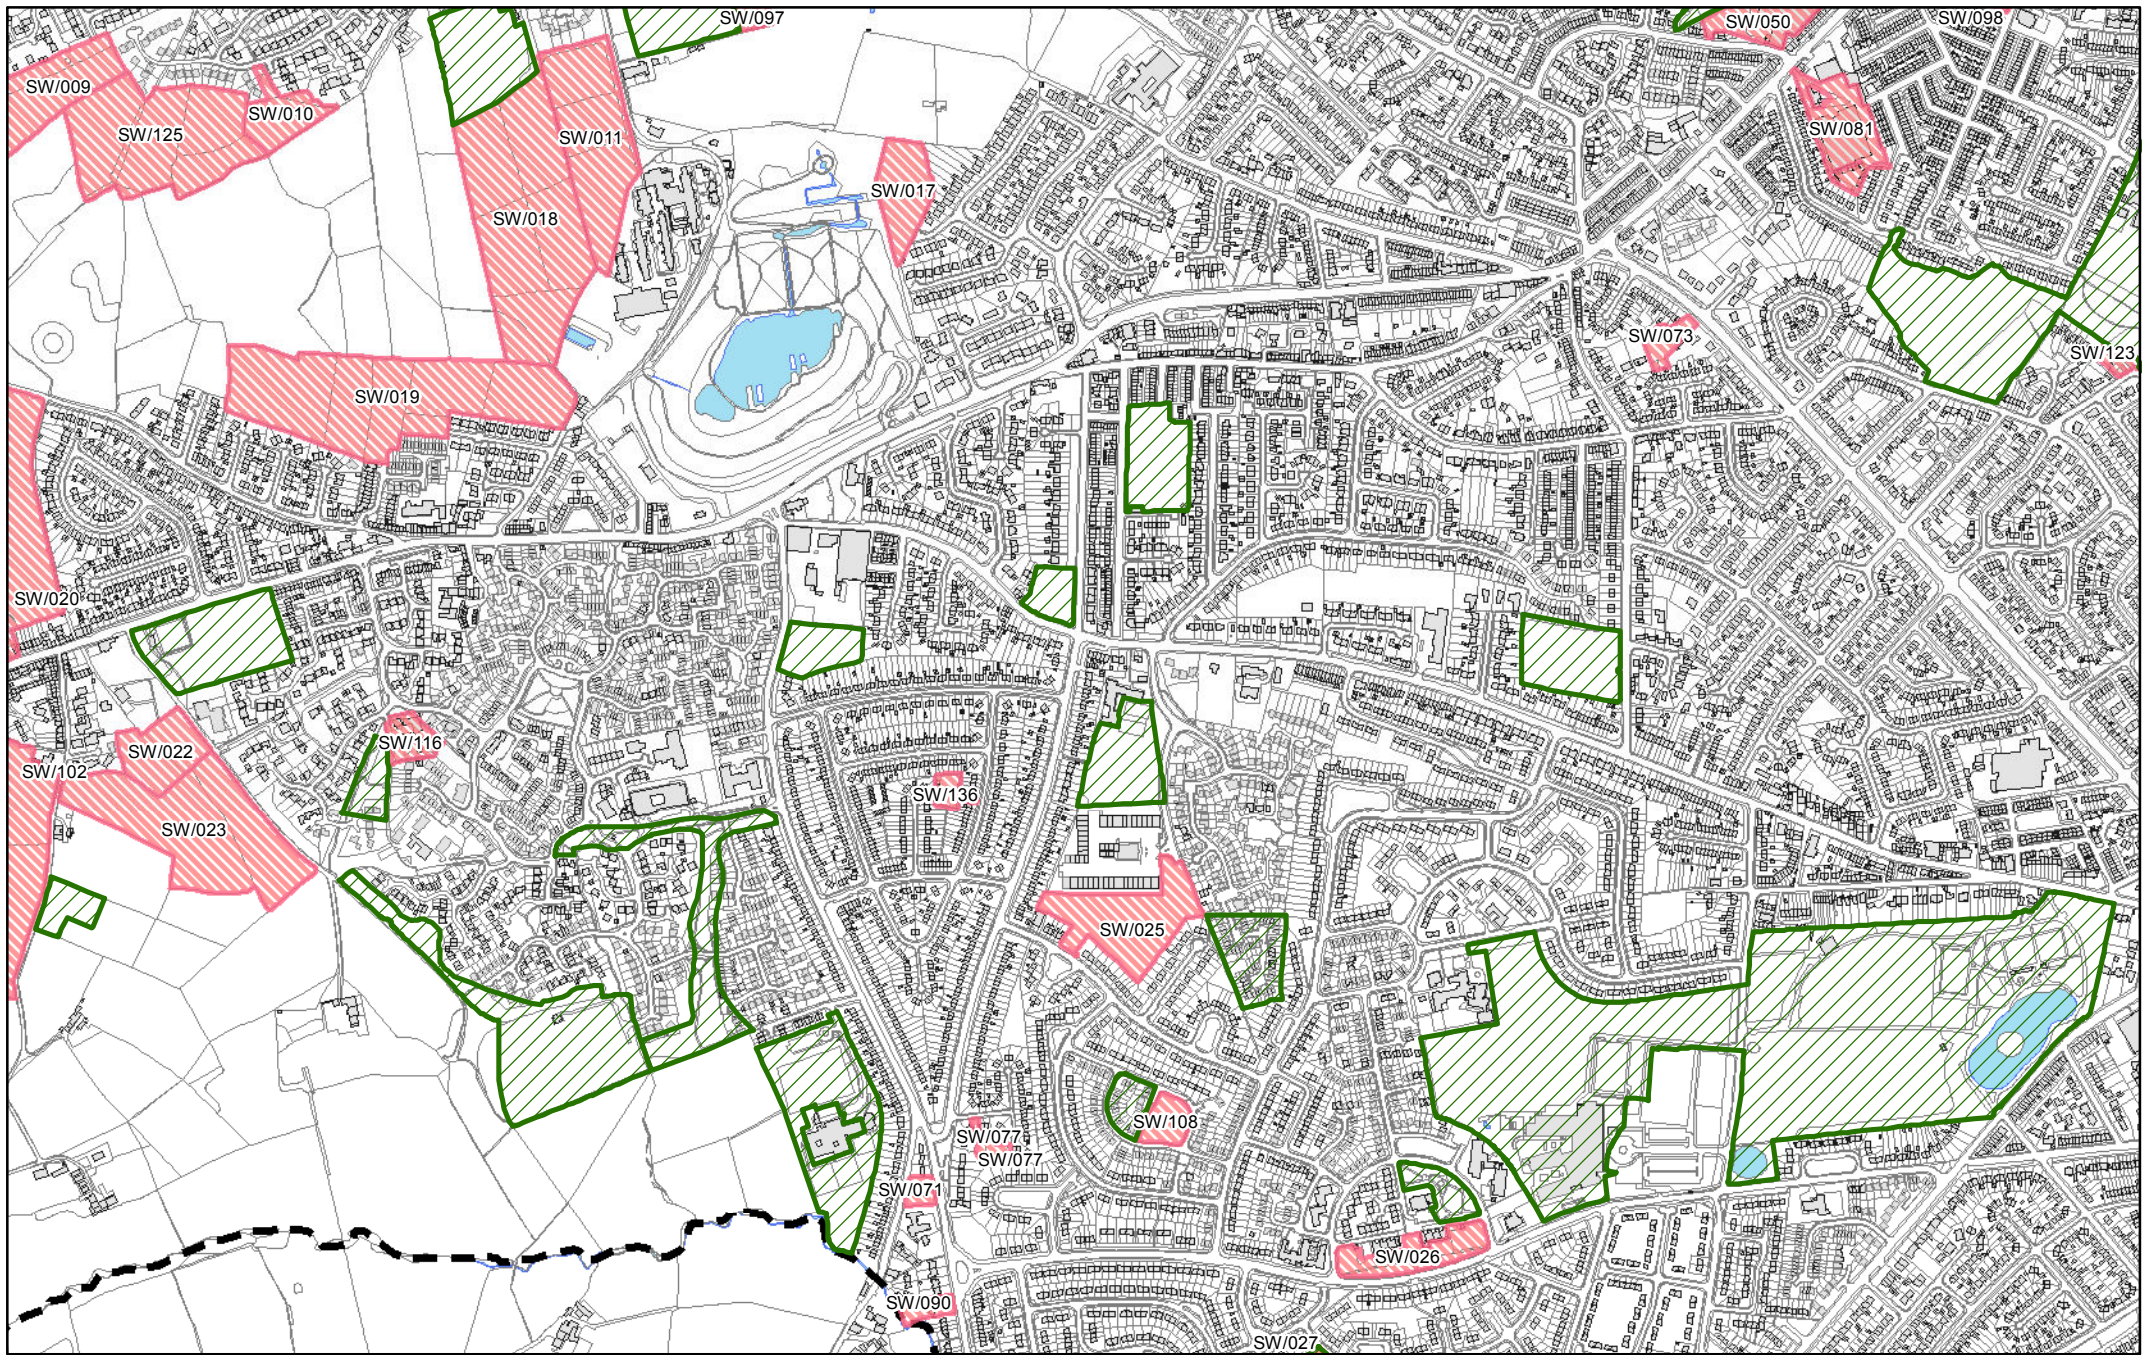

© Crown copyright and database rights 2016 Ordnance Survey 0100019304

- GreenSpaces
- Possible Development Sites