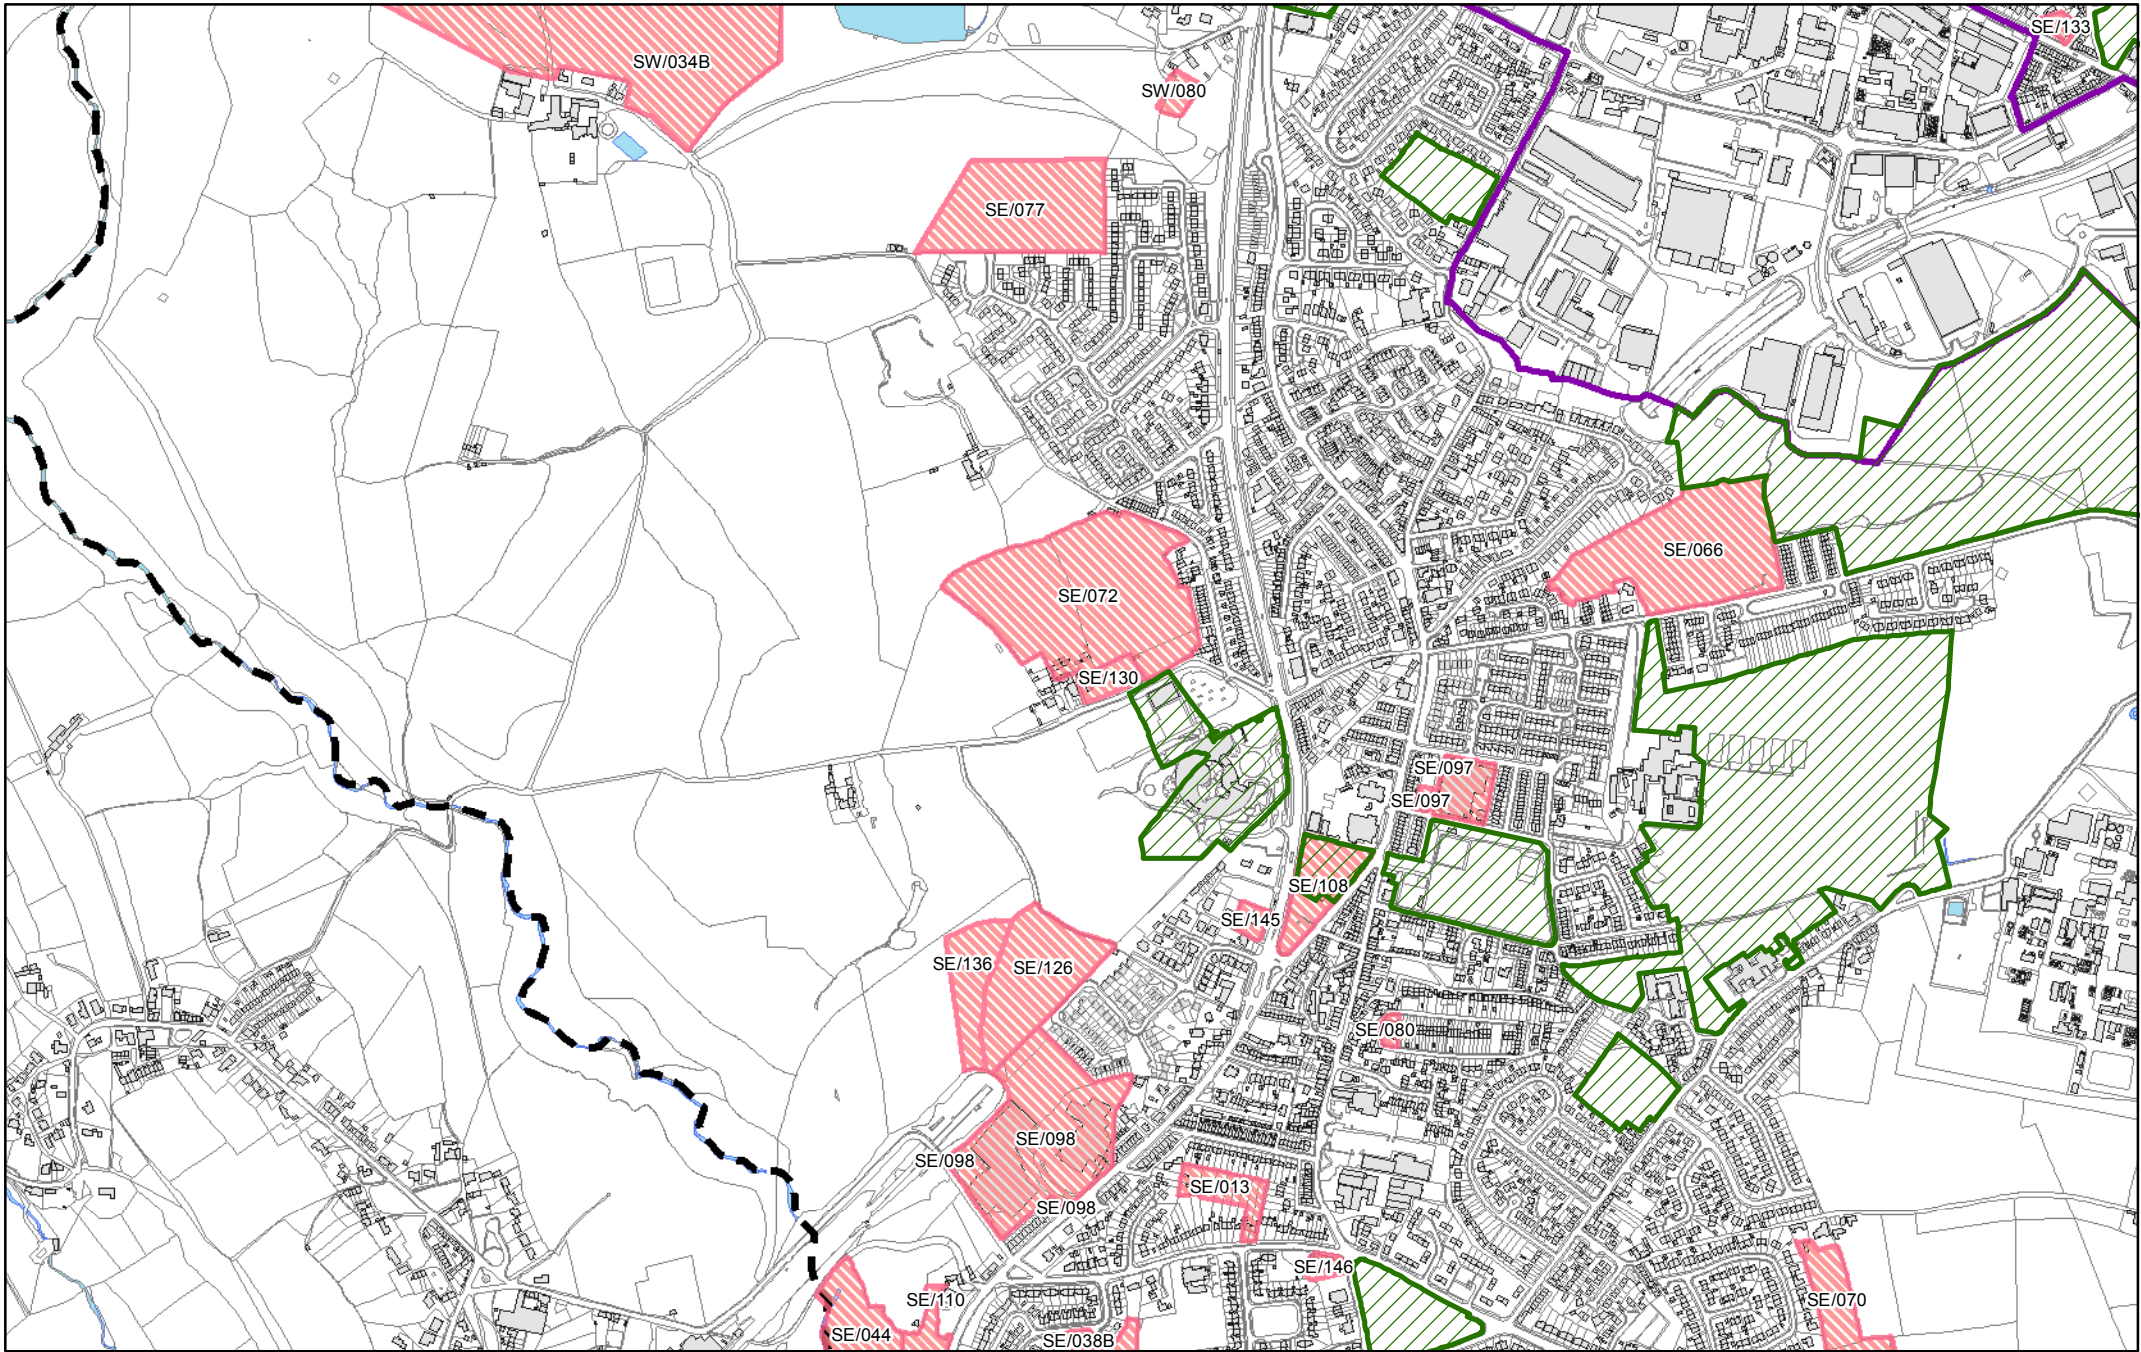

© Crown copyright and database rights 2016 Ordnance Survey 0100019304

GreenSpaces
Possible Development Sites

City of Bradford MDC
www.bradford.gov.uk