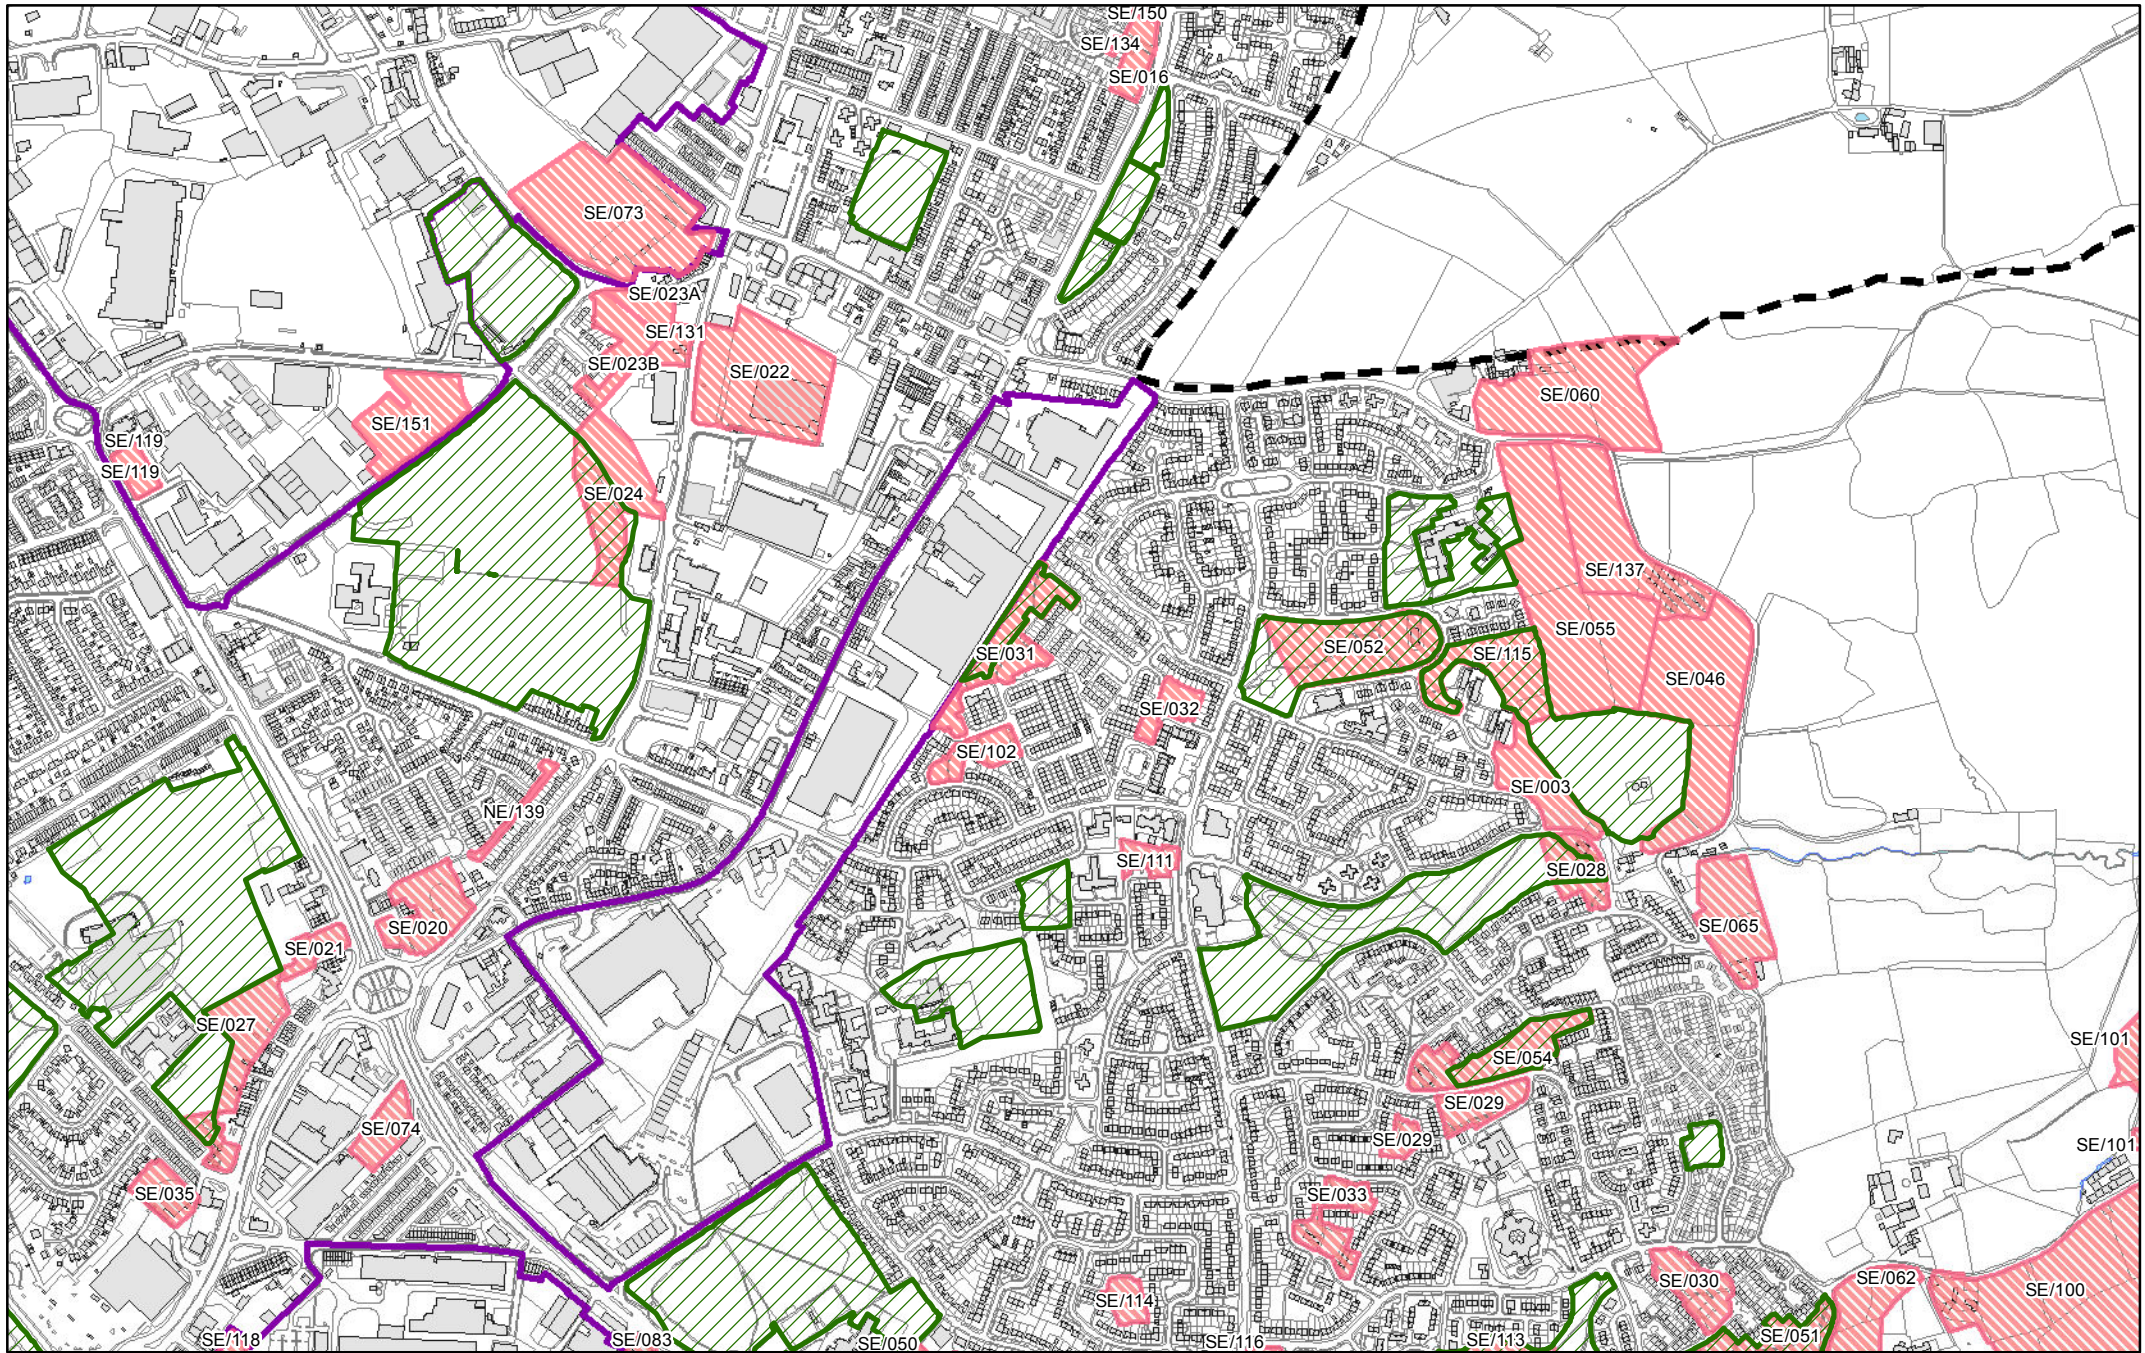

© Crown copyright and database rights 2016 Ordnance Survey 0100019304

- GreenSpaces
- Possible Development Sites