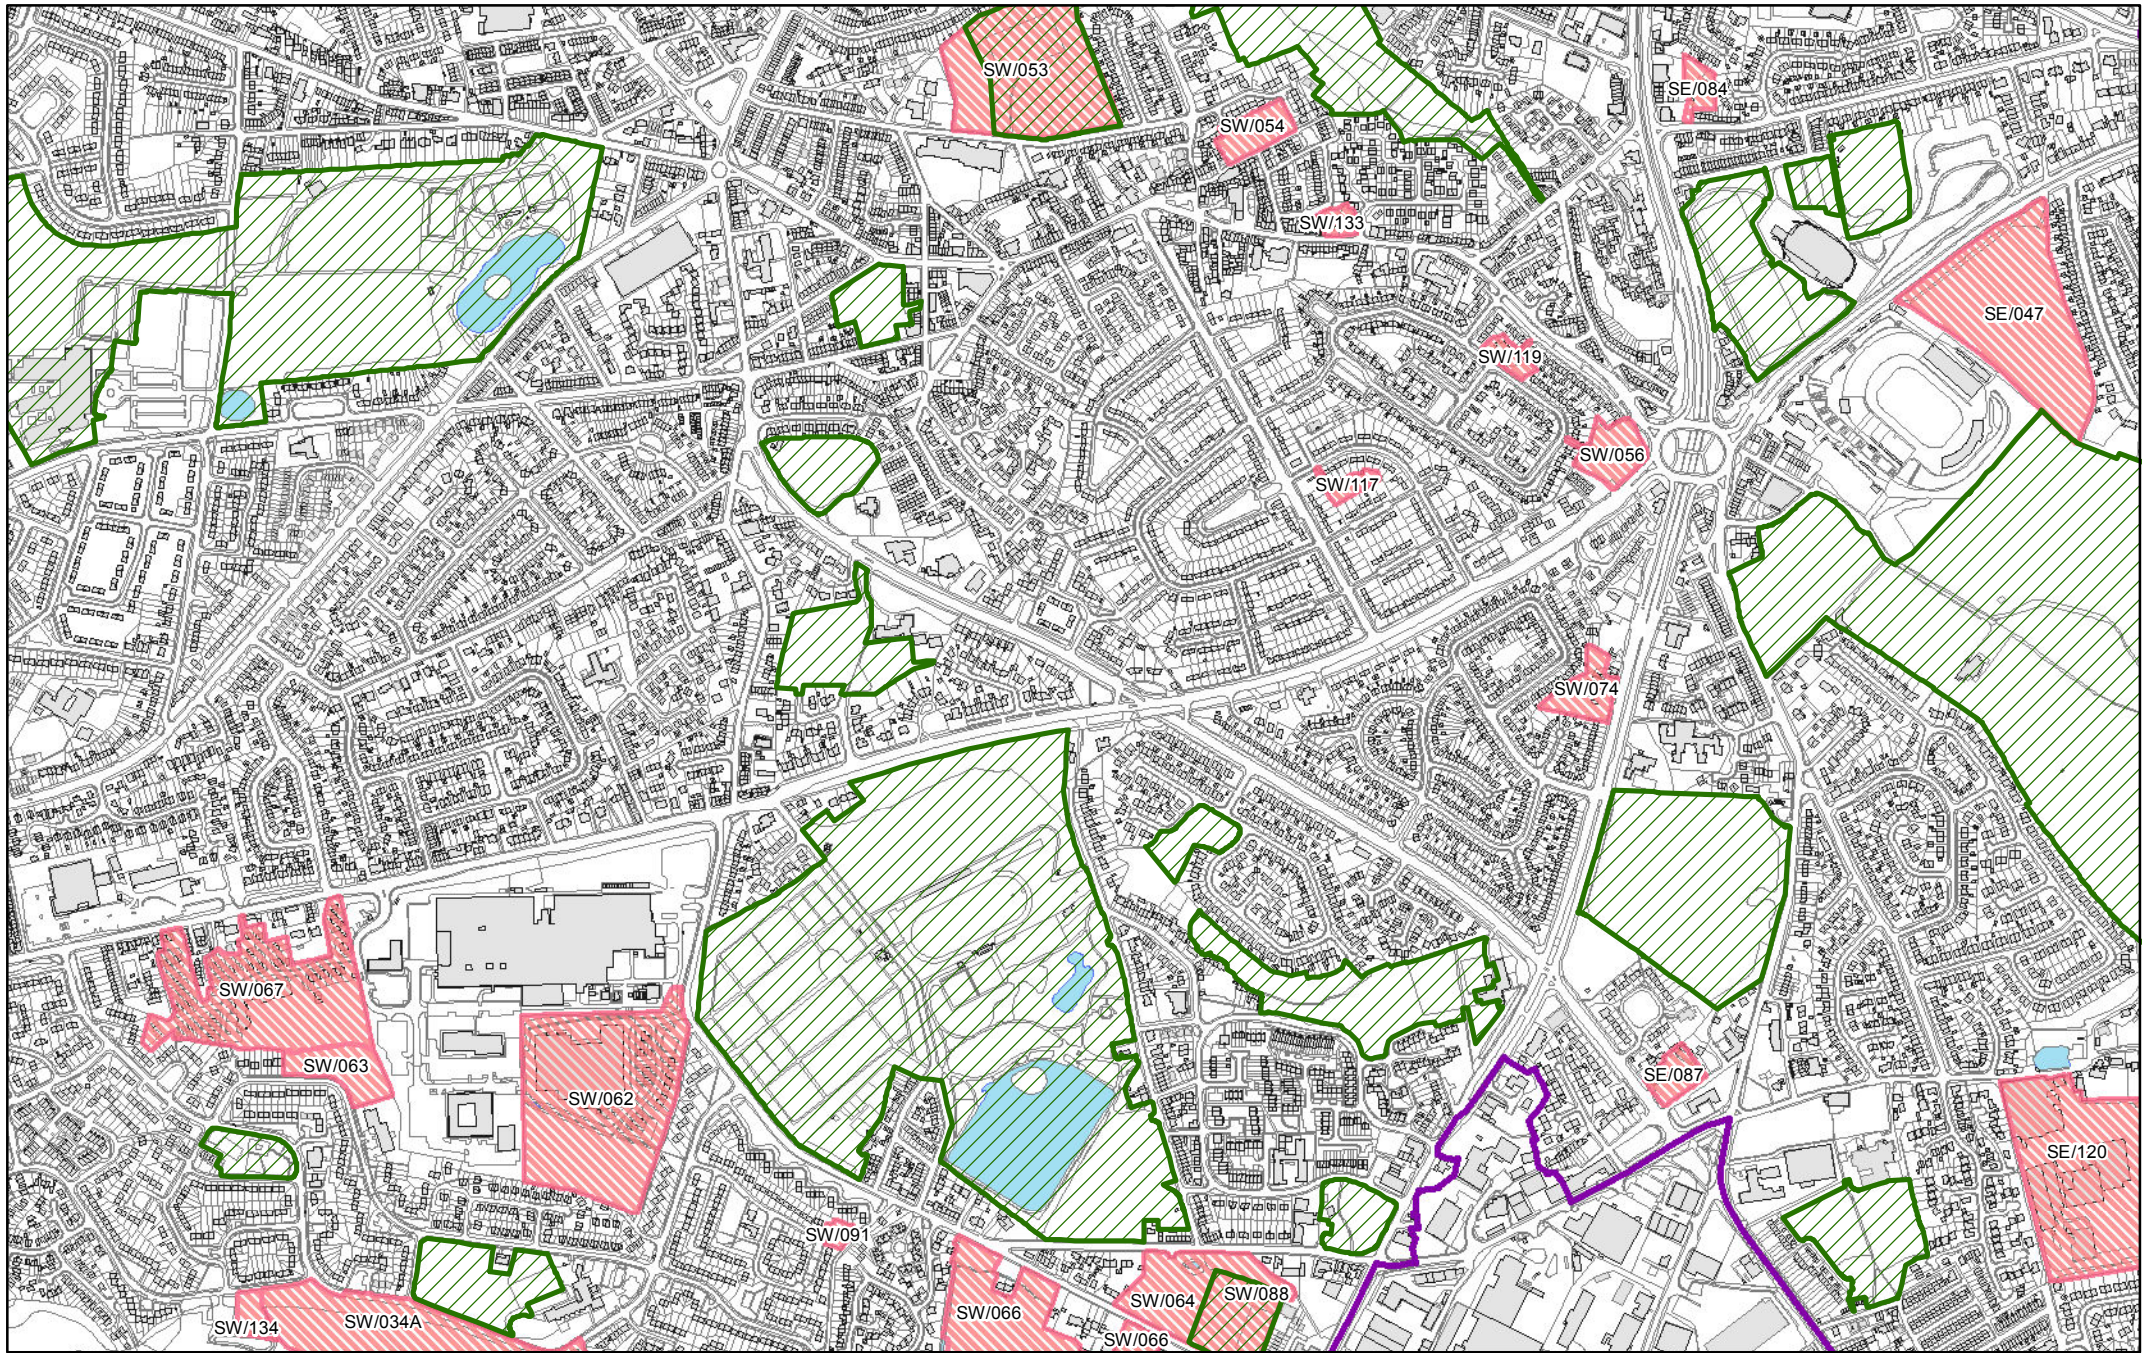

© Crown copyright and database rights 2016 Ordnance Survey 0100019304

GreenSpaces

Possible Development Sites

City of Bradford MDC

www.bradford.gov.uk