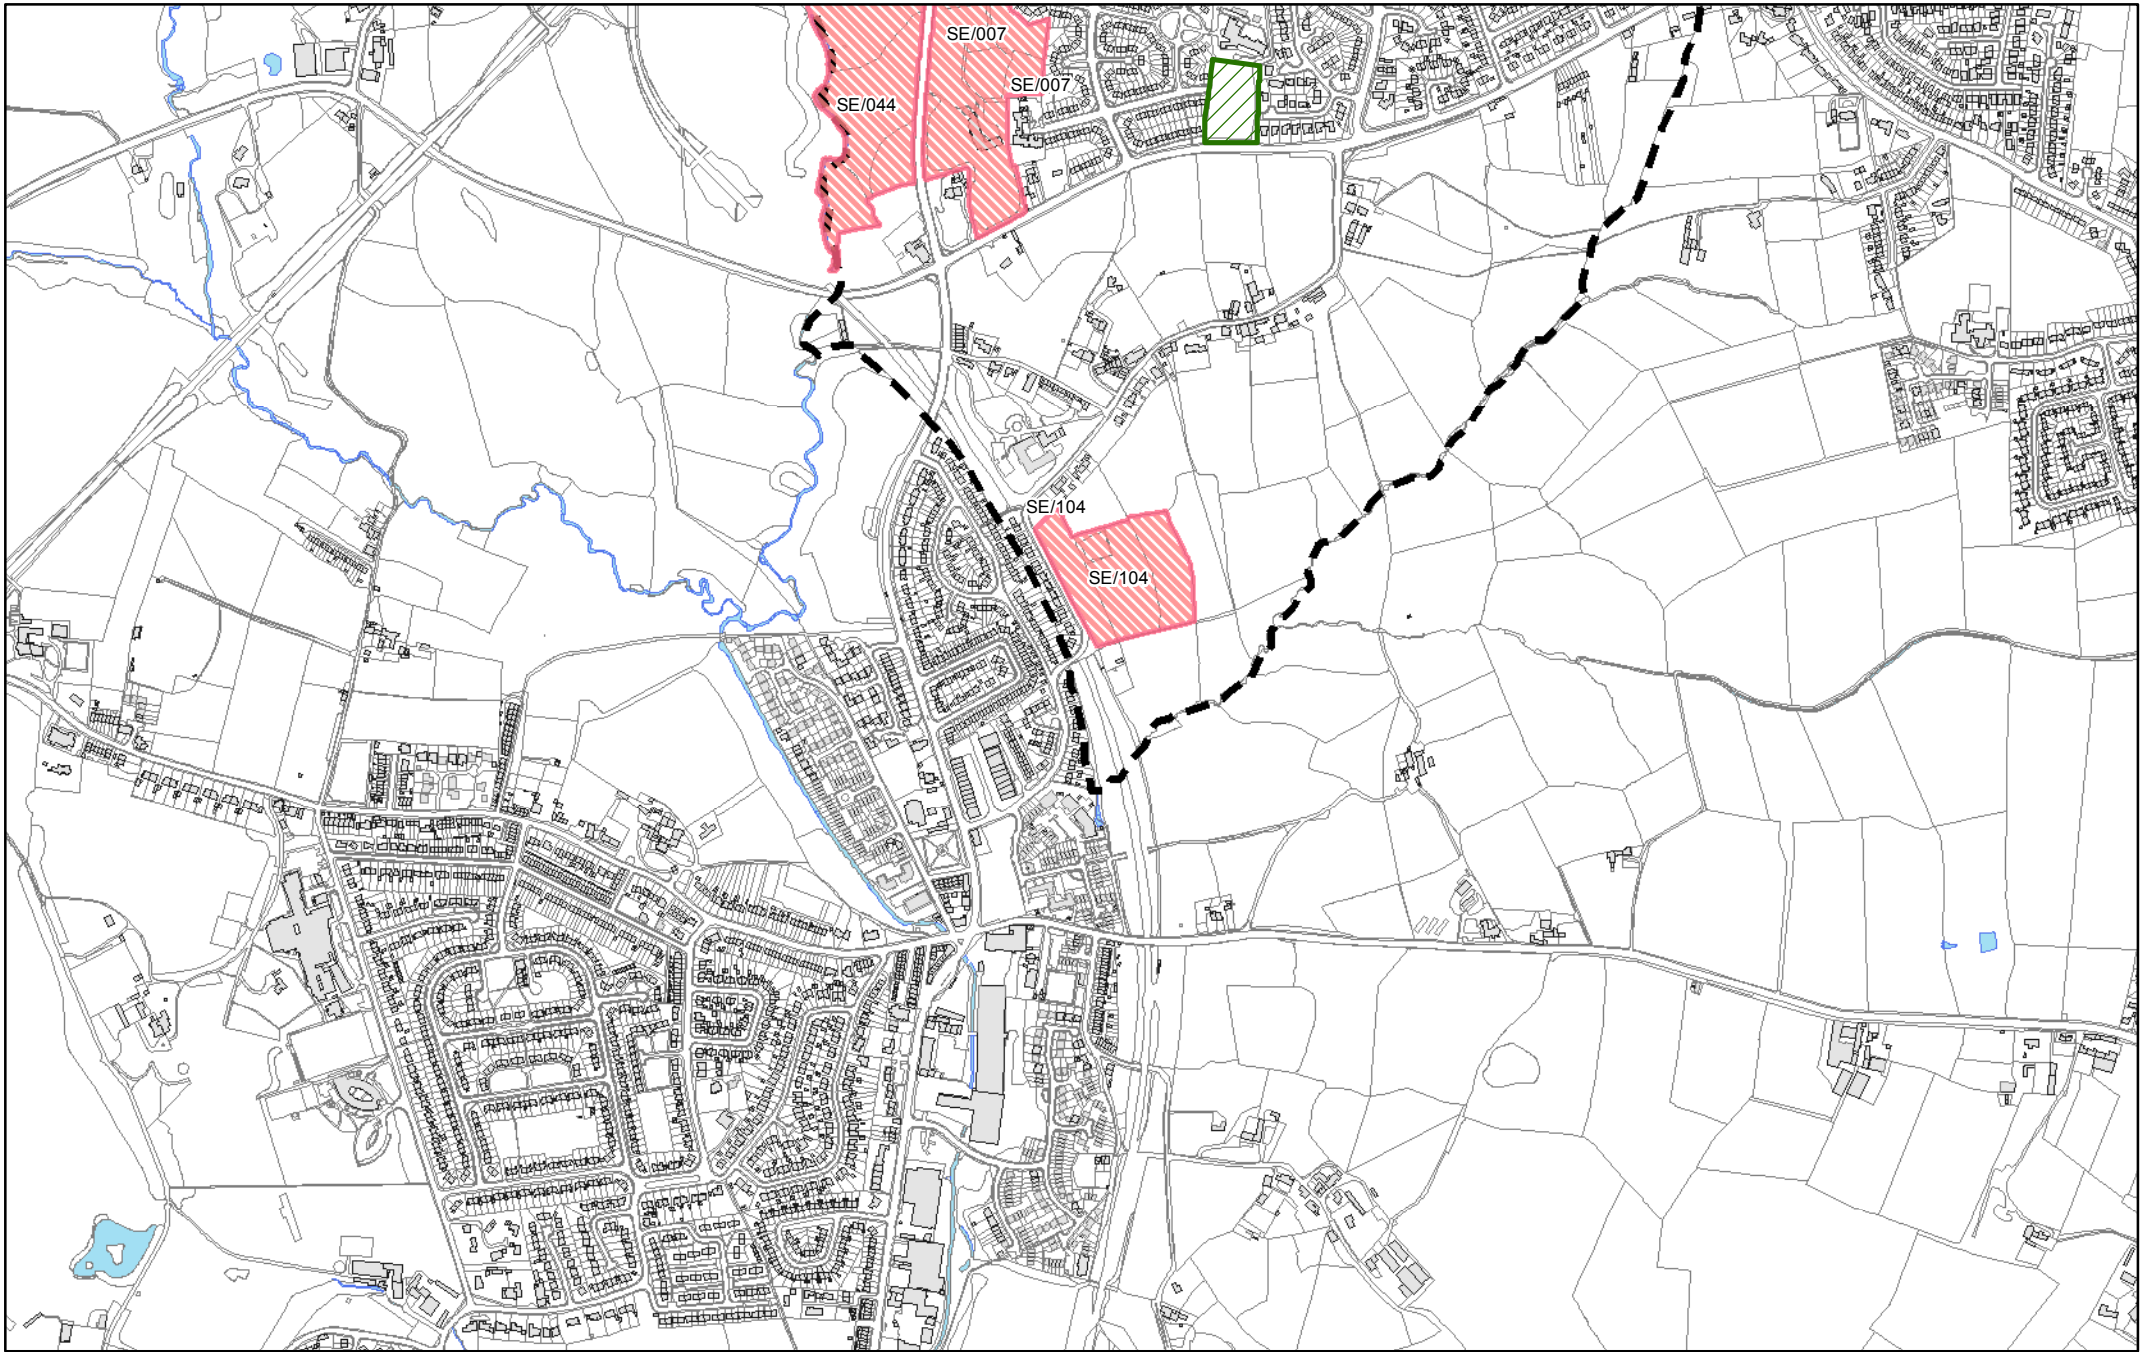

© Crown copyright and database rights 2016 Ordnance Survey 0100019304

GreenSpaces
 Possible Development Sites