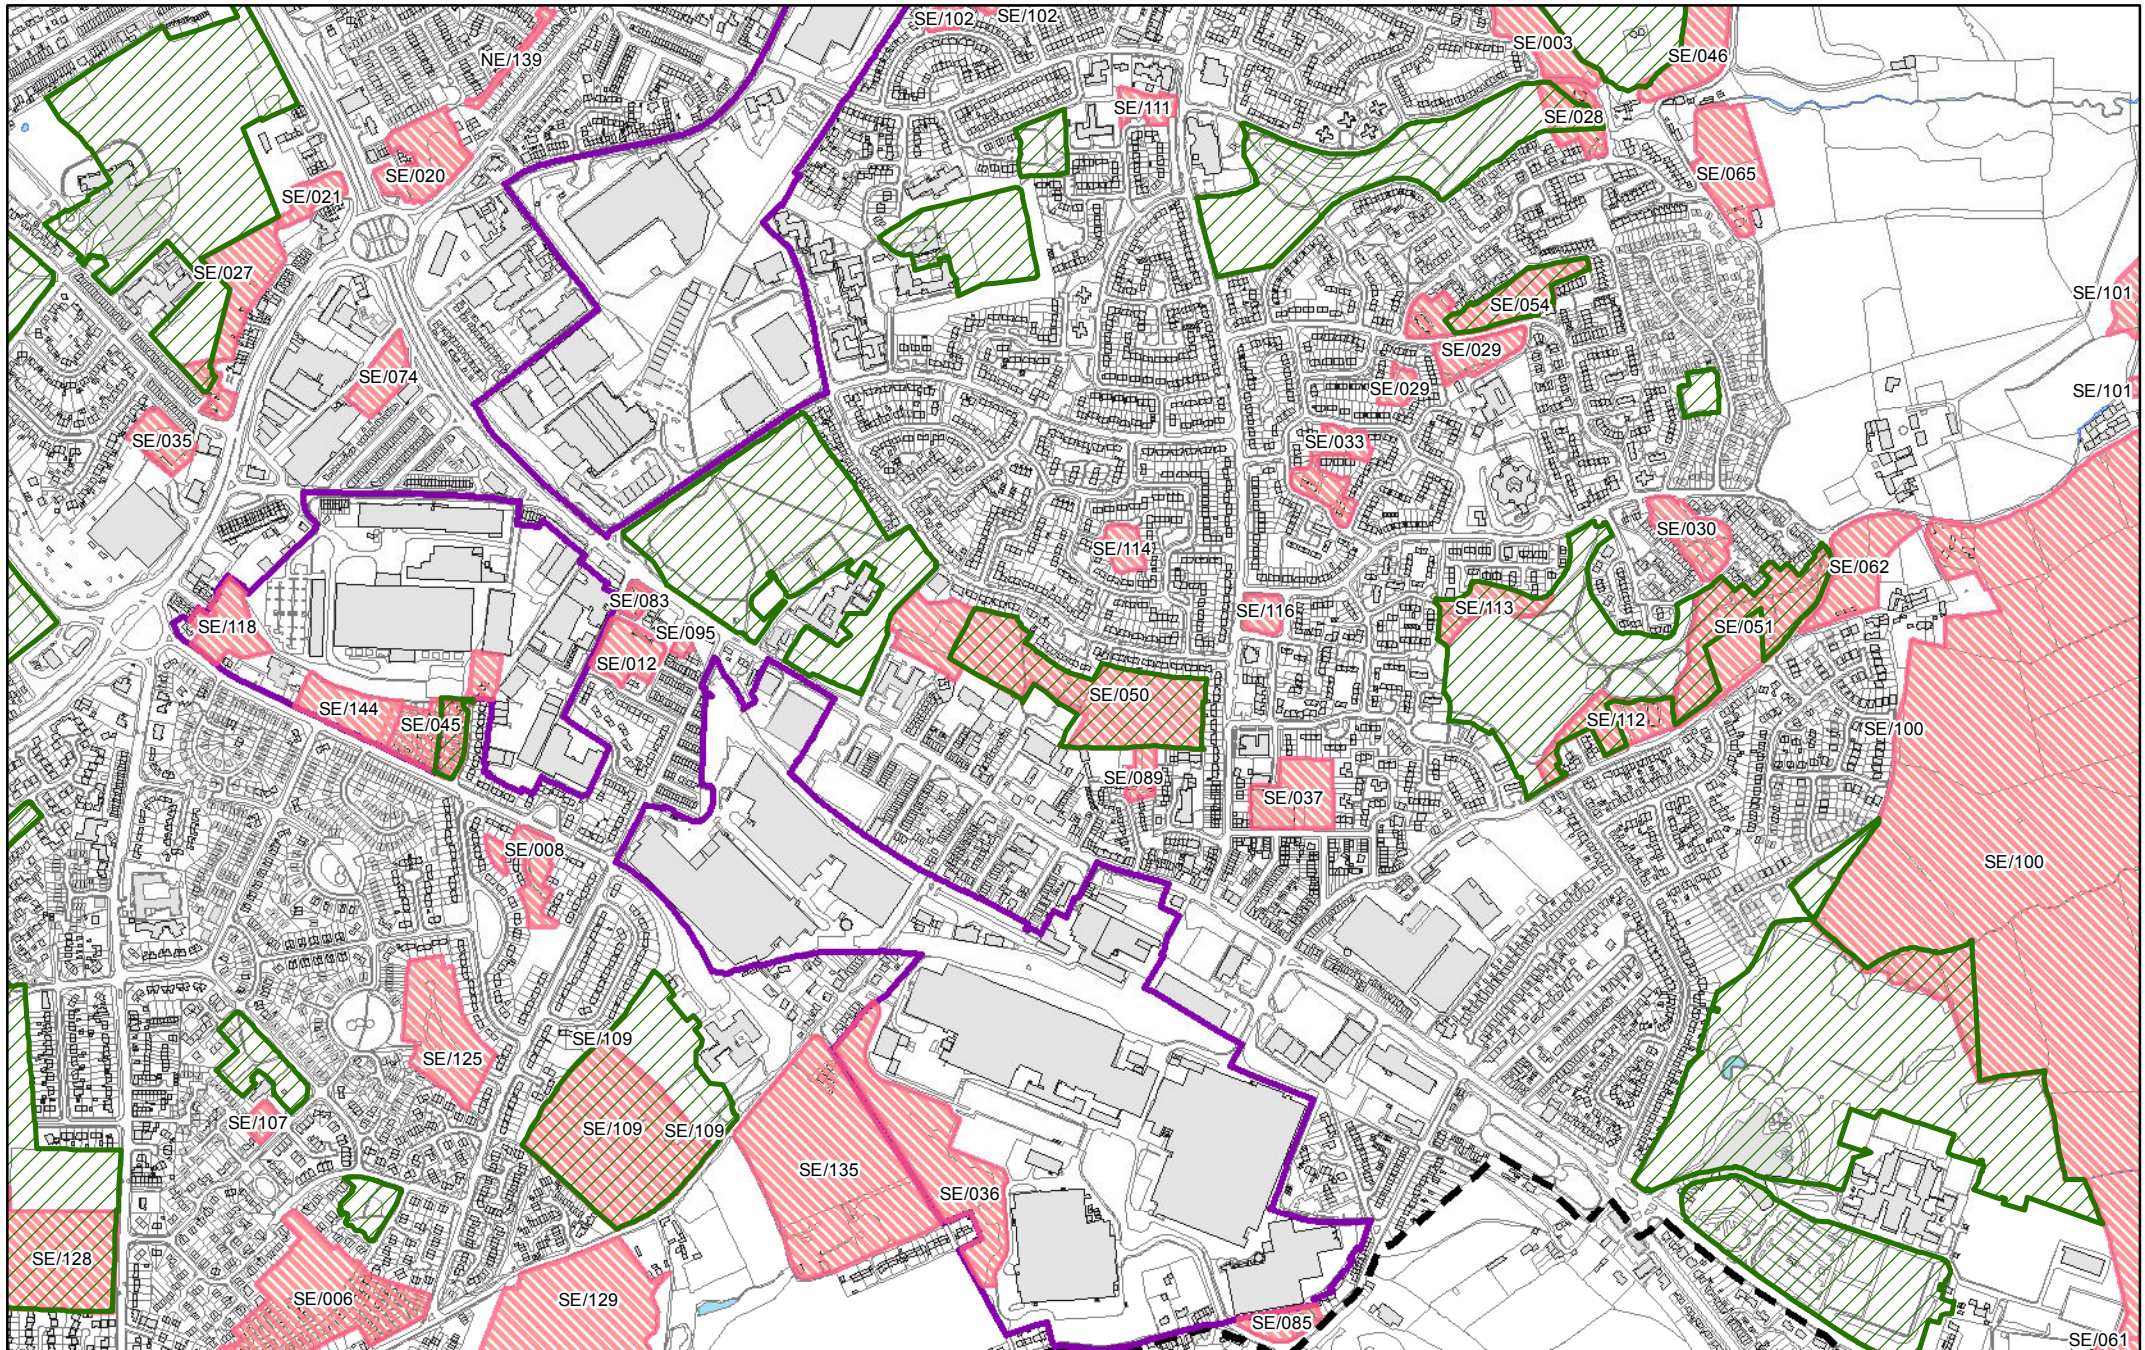

© Crown copyright and database rights 2016 Ordnance Survey 0100019304

- GreenSpaces
- Possible Development Sites