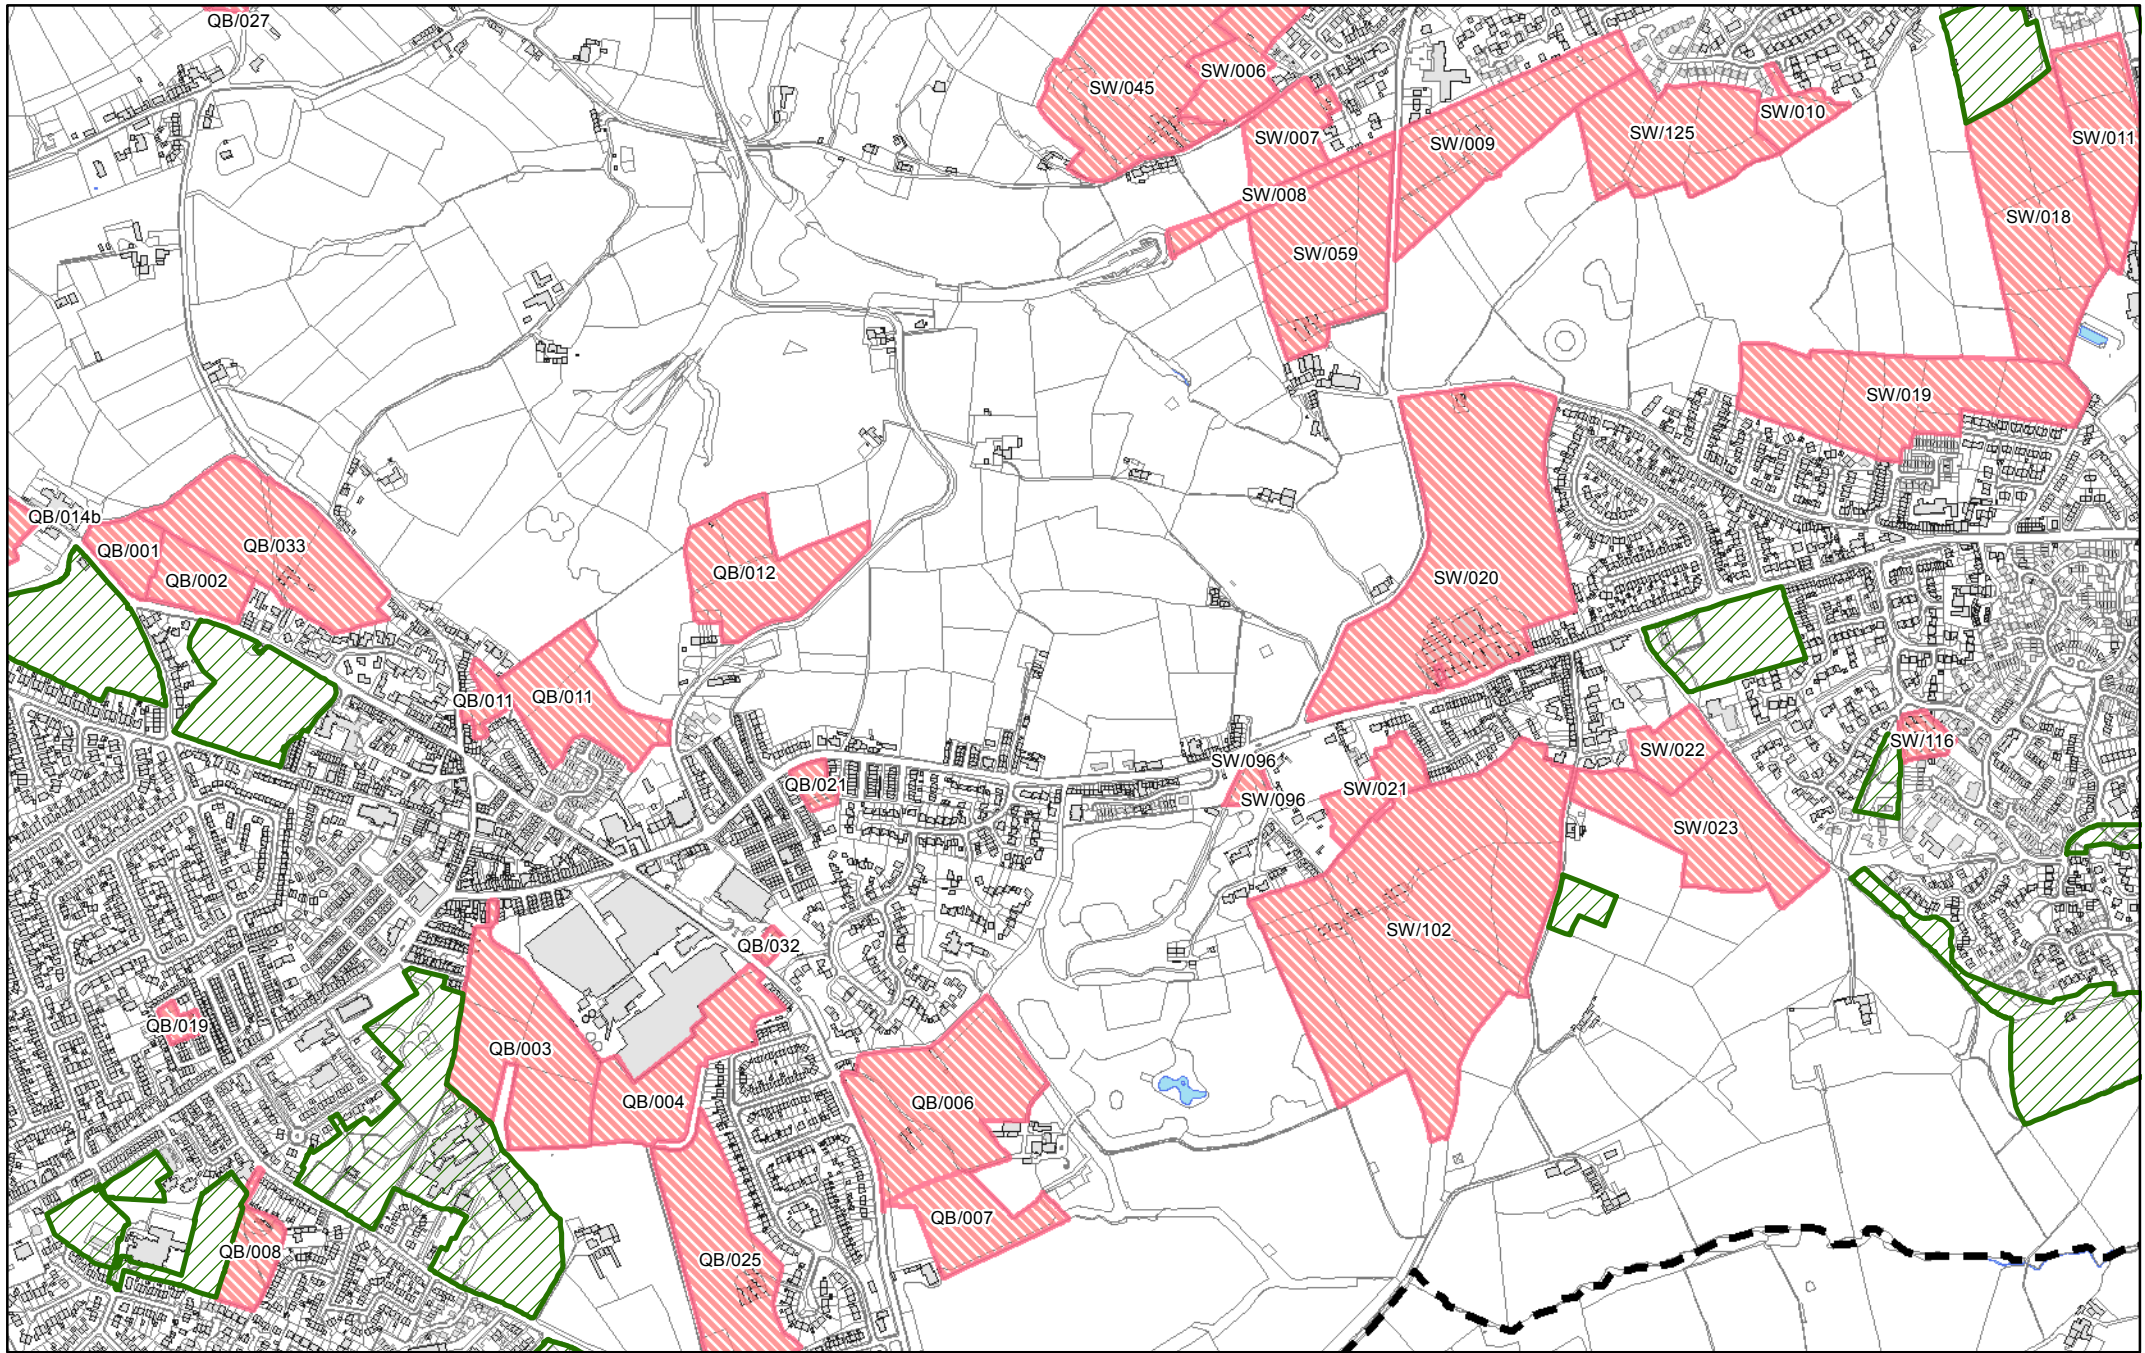

© Crown copyright and database rights 2016 Ordnance Survey 0100019304

GreenSpaces

Possible Development Sites

City of Bradford MDC

www.bradford.gov.uk