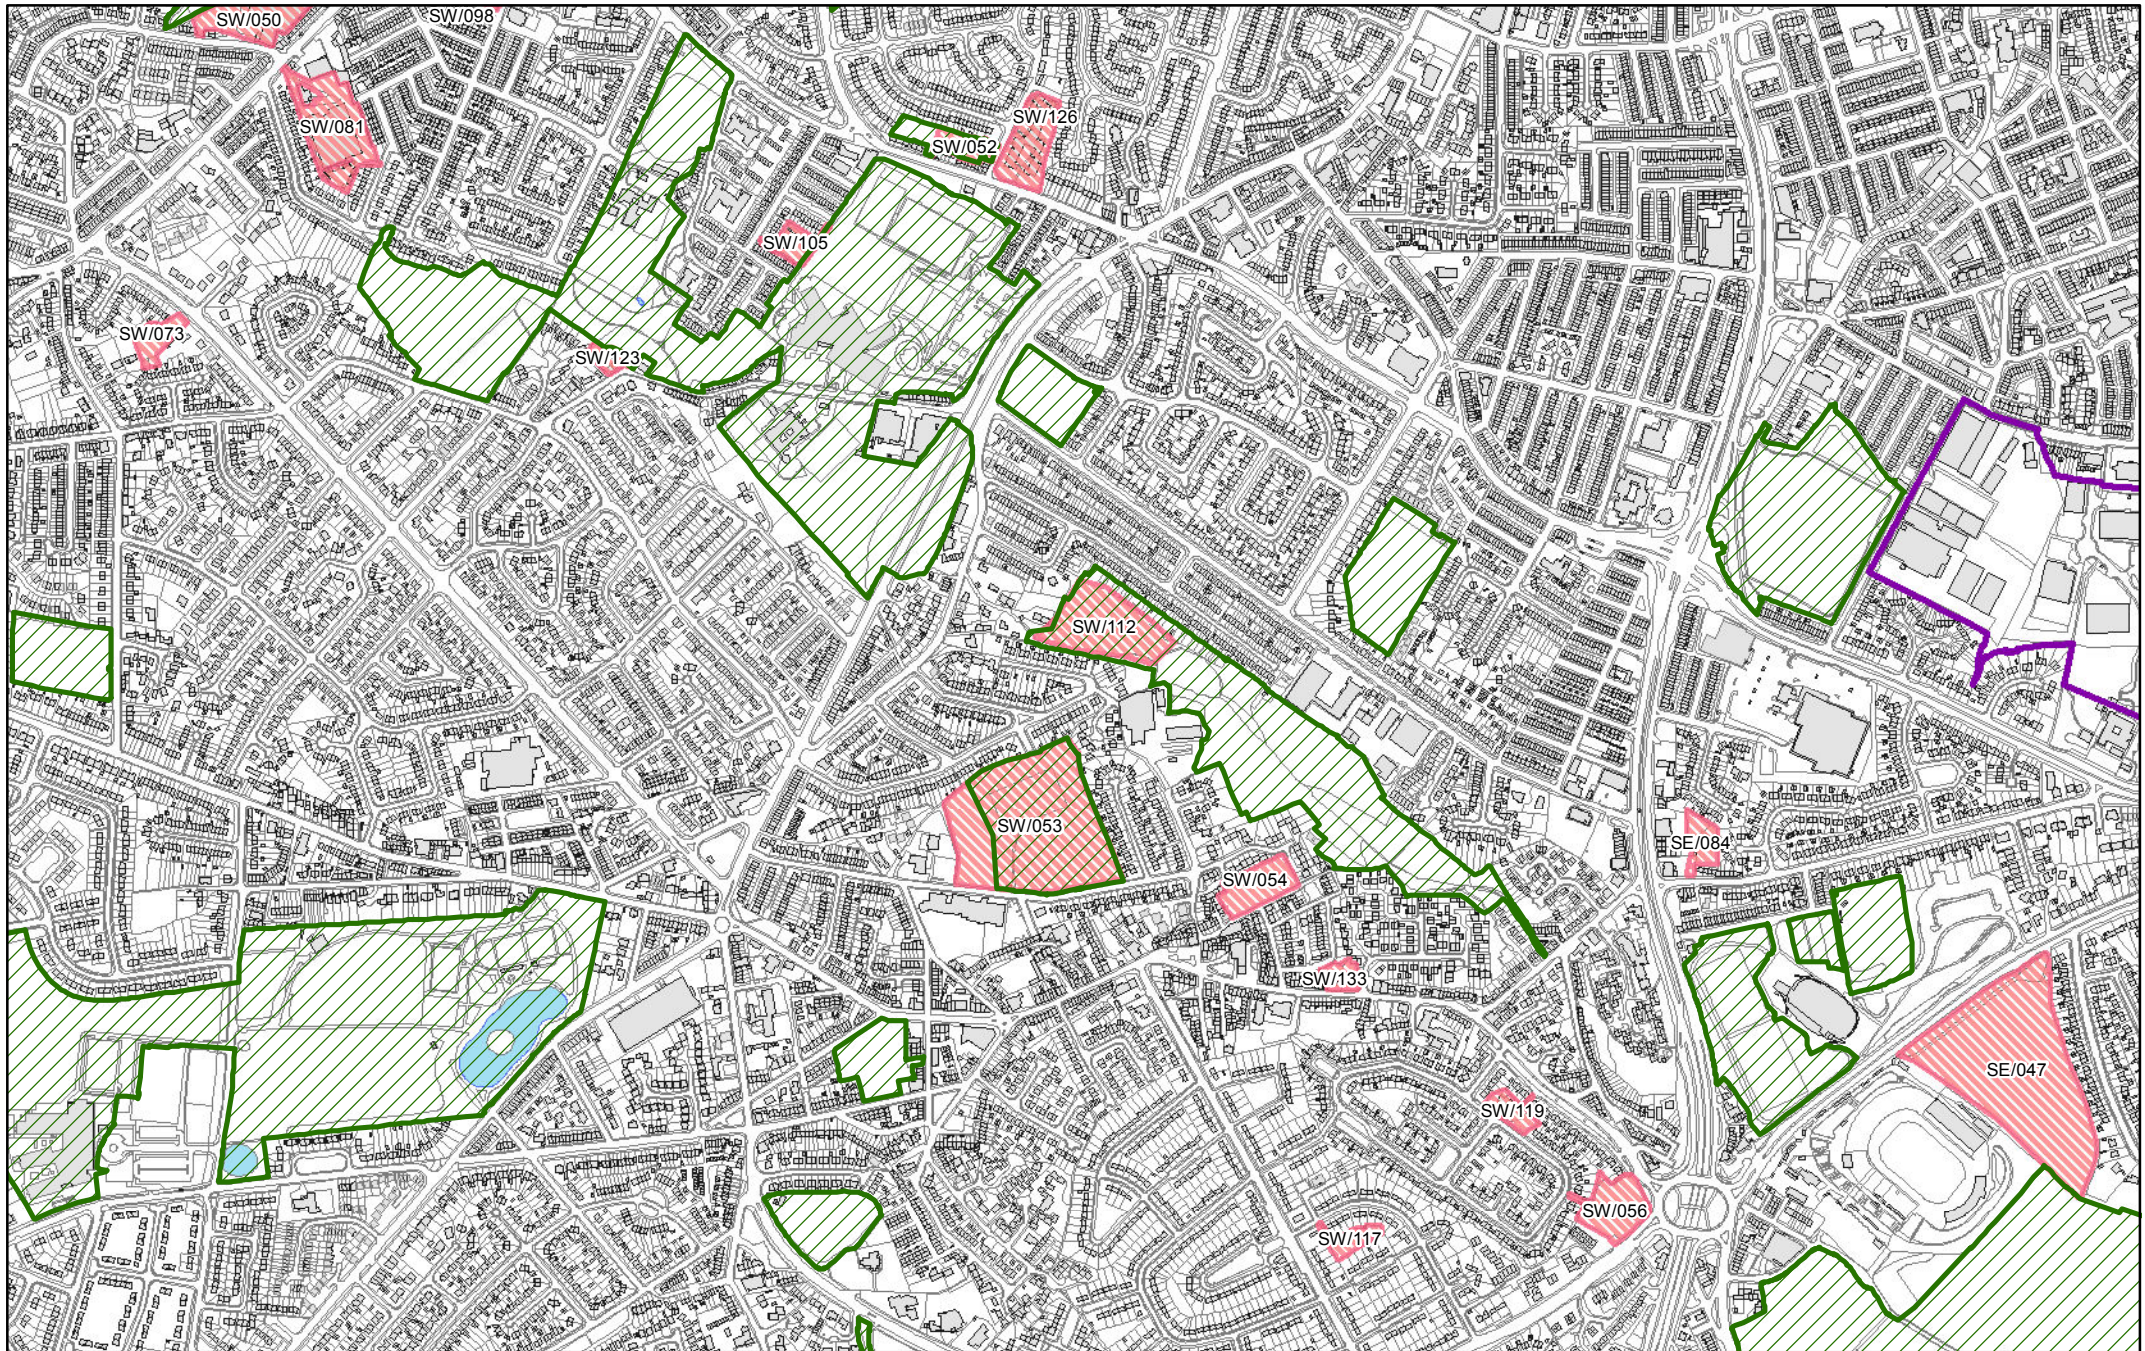

© Crown copyright and database rights 2016 Ordnance Survey 0100019304

GreenSpaces

Possible Development Sites

City of Bradford MDC

www.bradford.gov.uk