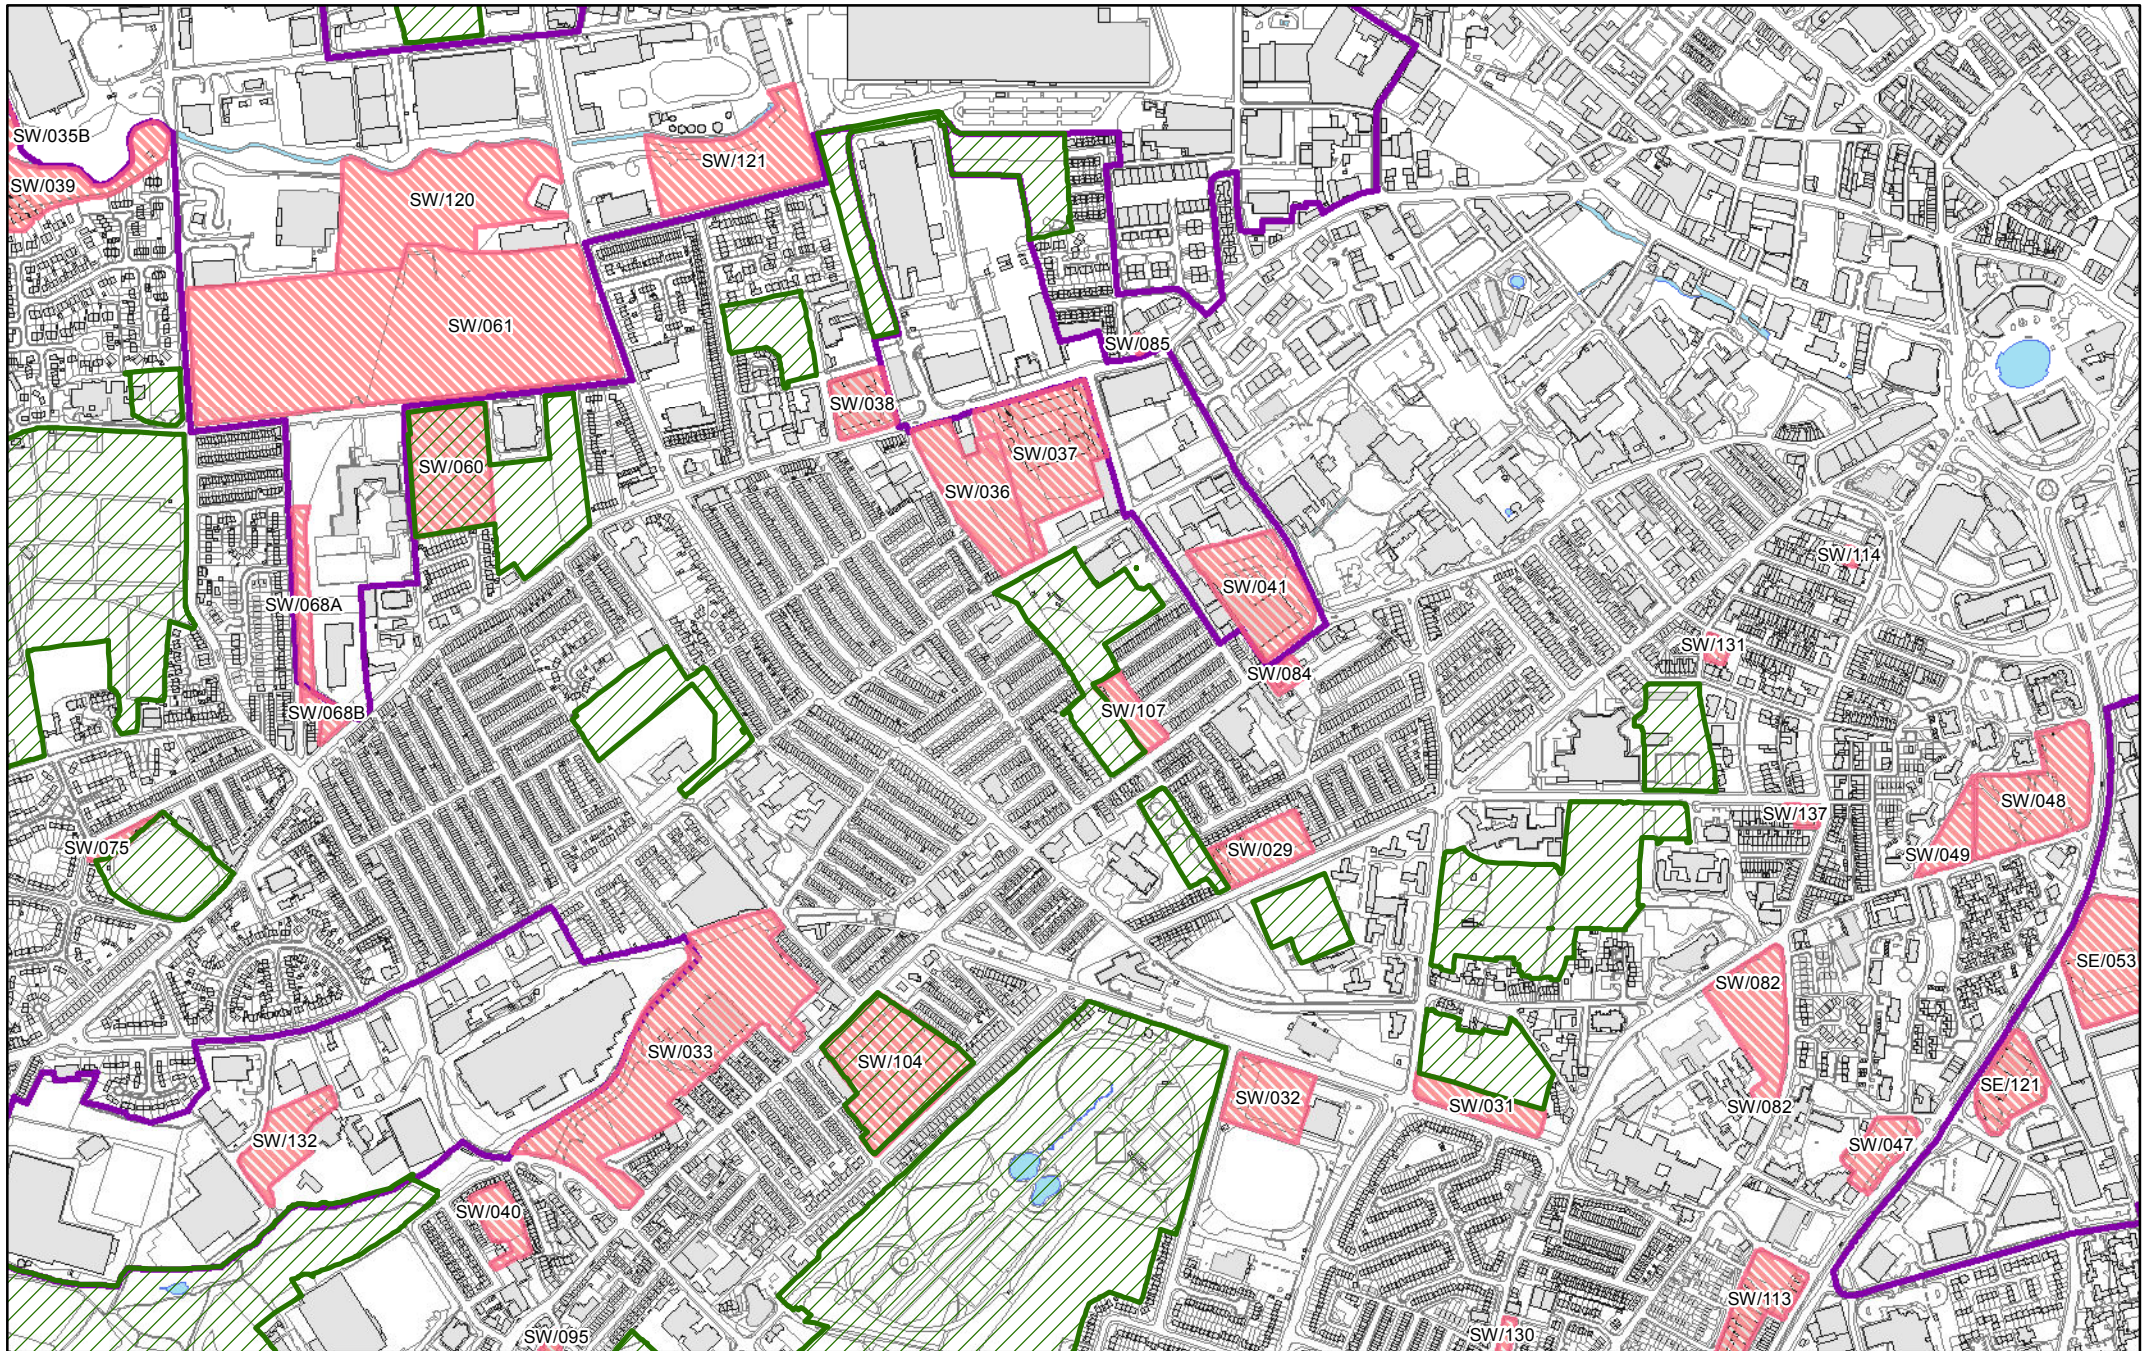

They show in more detail, the location of land identified as possible development sites referenced in the tables within the Sub Area documents and show the current boundaries of greenspaces as identified in the Replacement Unitary Development Plan.

All maps have been produced with the permission of and under licence to the Ordnance Survey and are at 1:10,000 scale.

**26** Map location - with sheet number

**District sub areas**

- Airedale
- Bradford
- Pennine Towns
- Wharfedale

Authority Boundary

© Crown copyright and database rights 2016 Ordnance Survey 0100019304

 GreenSpaces  
 Possible Development Sites

© Crown copyright and database rights 2016 Ordnance Survey 0100019304

 GreenSpaces  
 Possible Development Sites