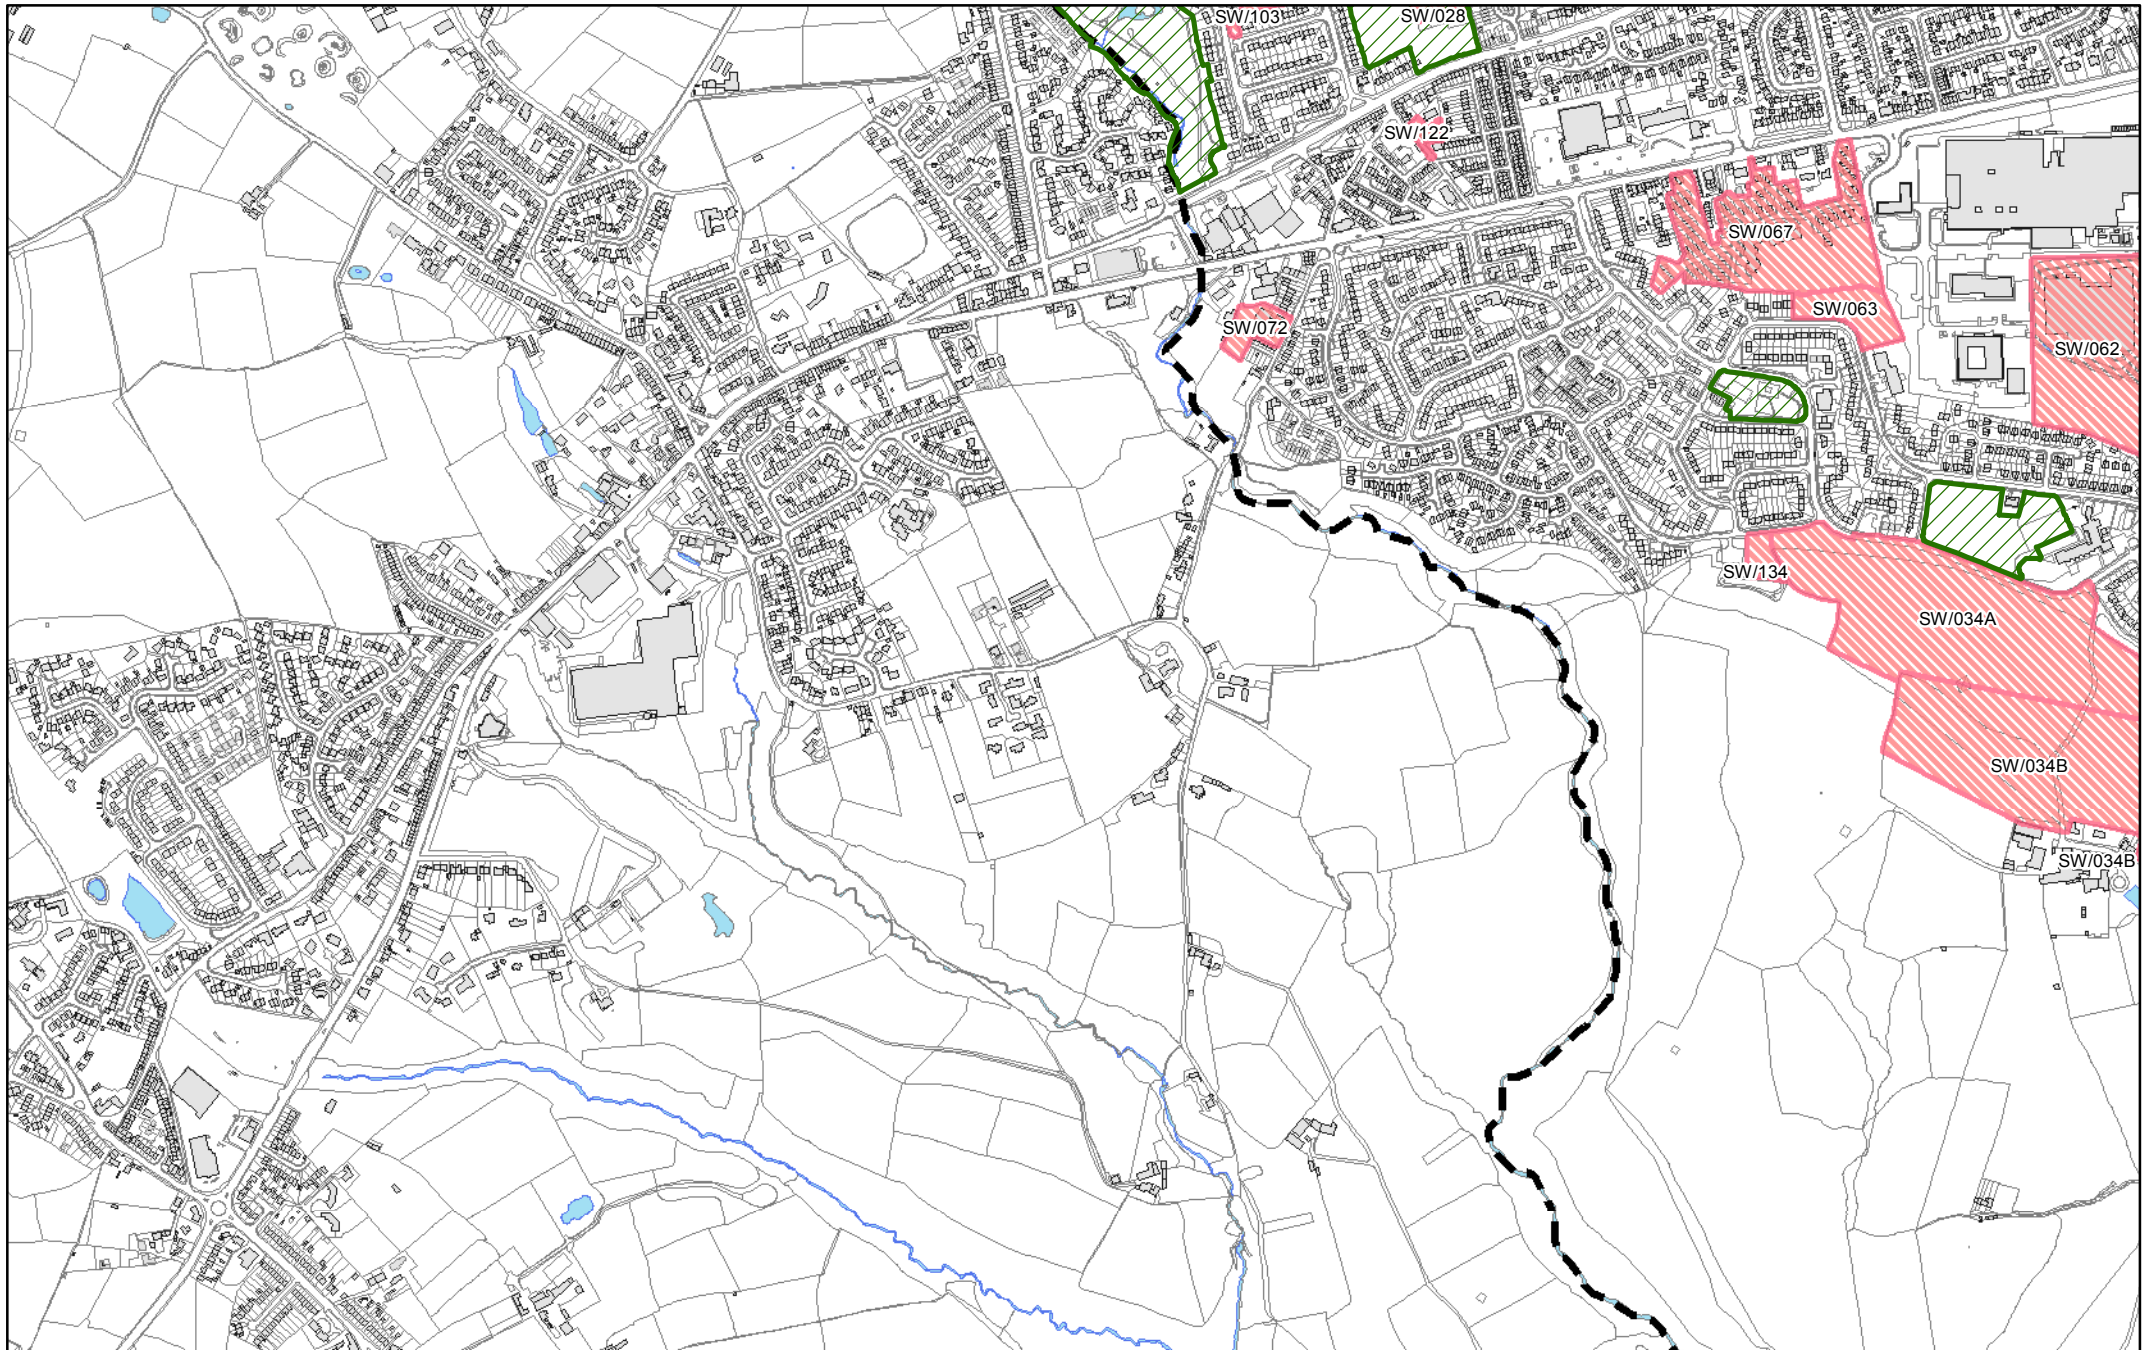

© Crown copyright and database rights 2016 Ordnance Survey 0100019304

GreenSpaces

Possible Development Sites

City of Bradford MDC

www.bradford.gov.uk