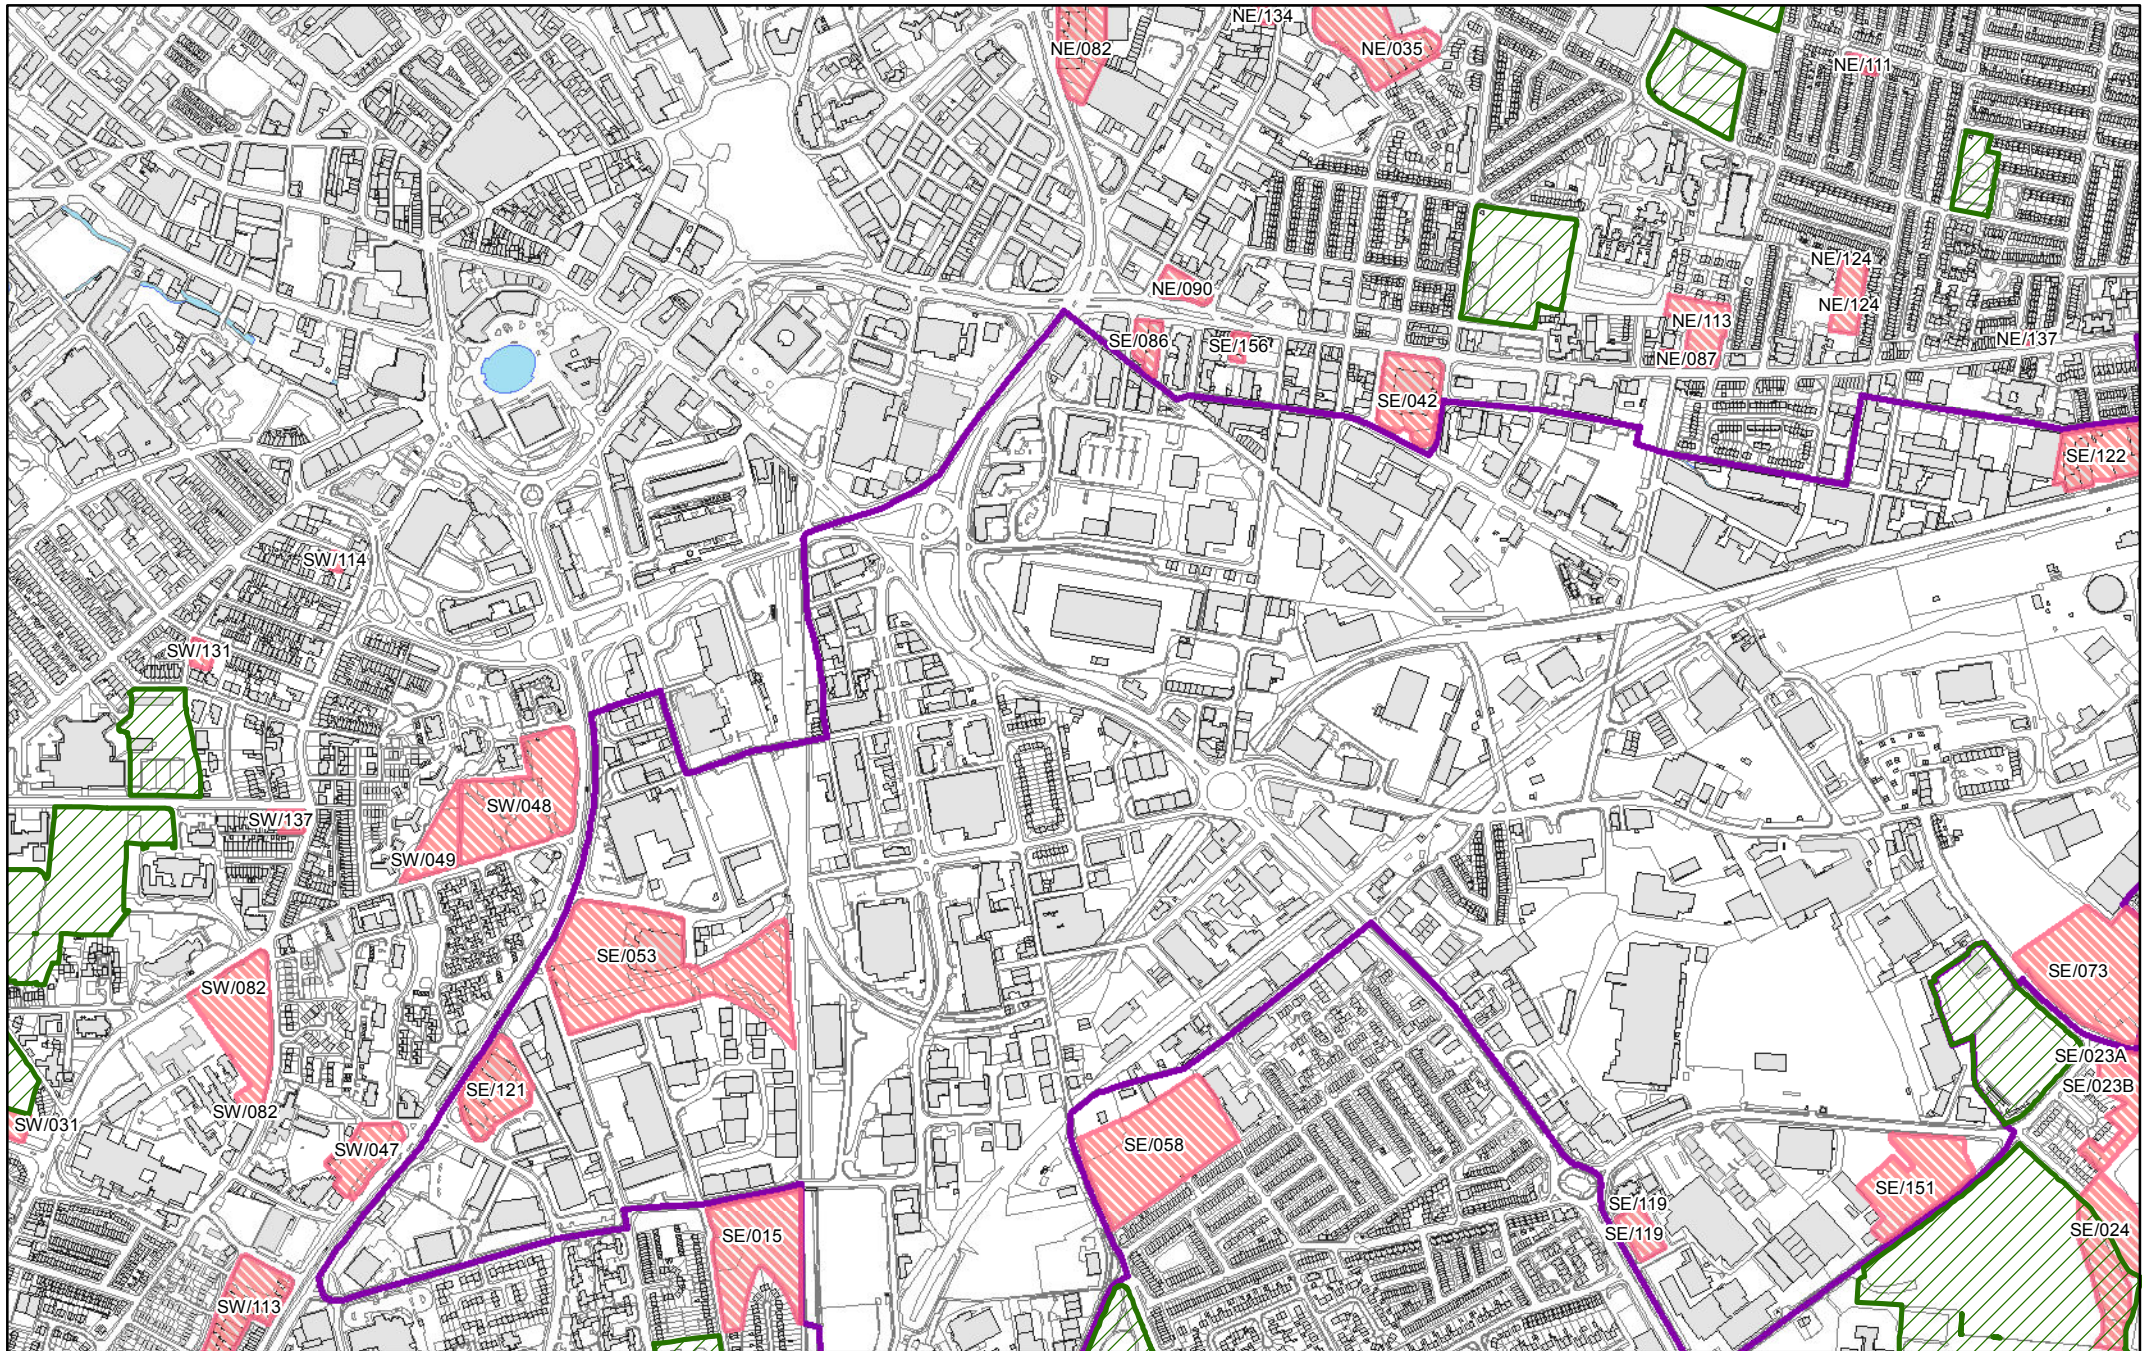

© Crown copyright and database rights 2016 Ordnance Survey 0100019304

- GreenSpaces
- Possible Development Sites