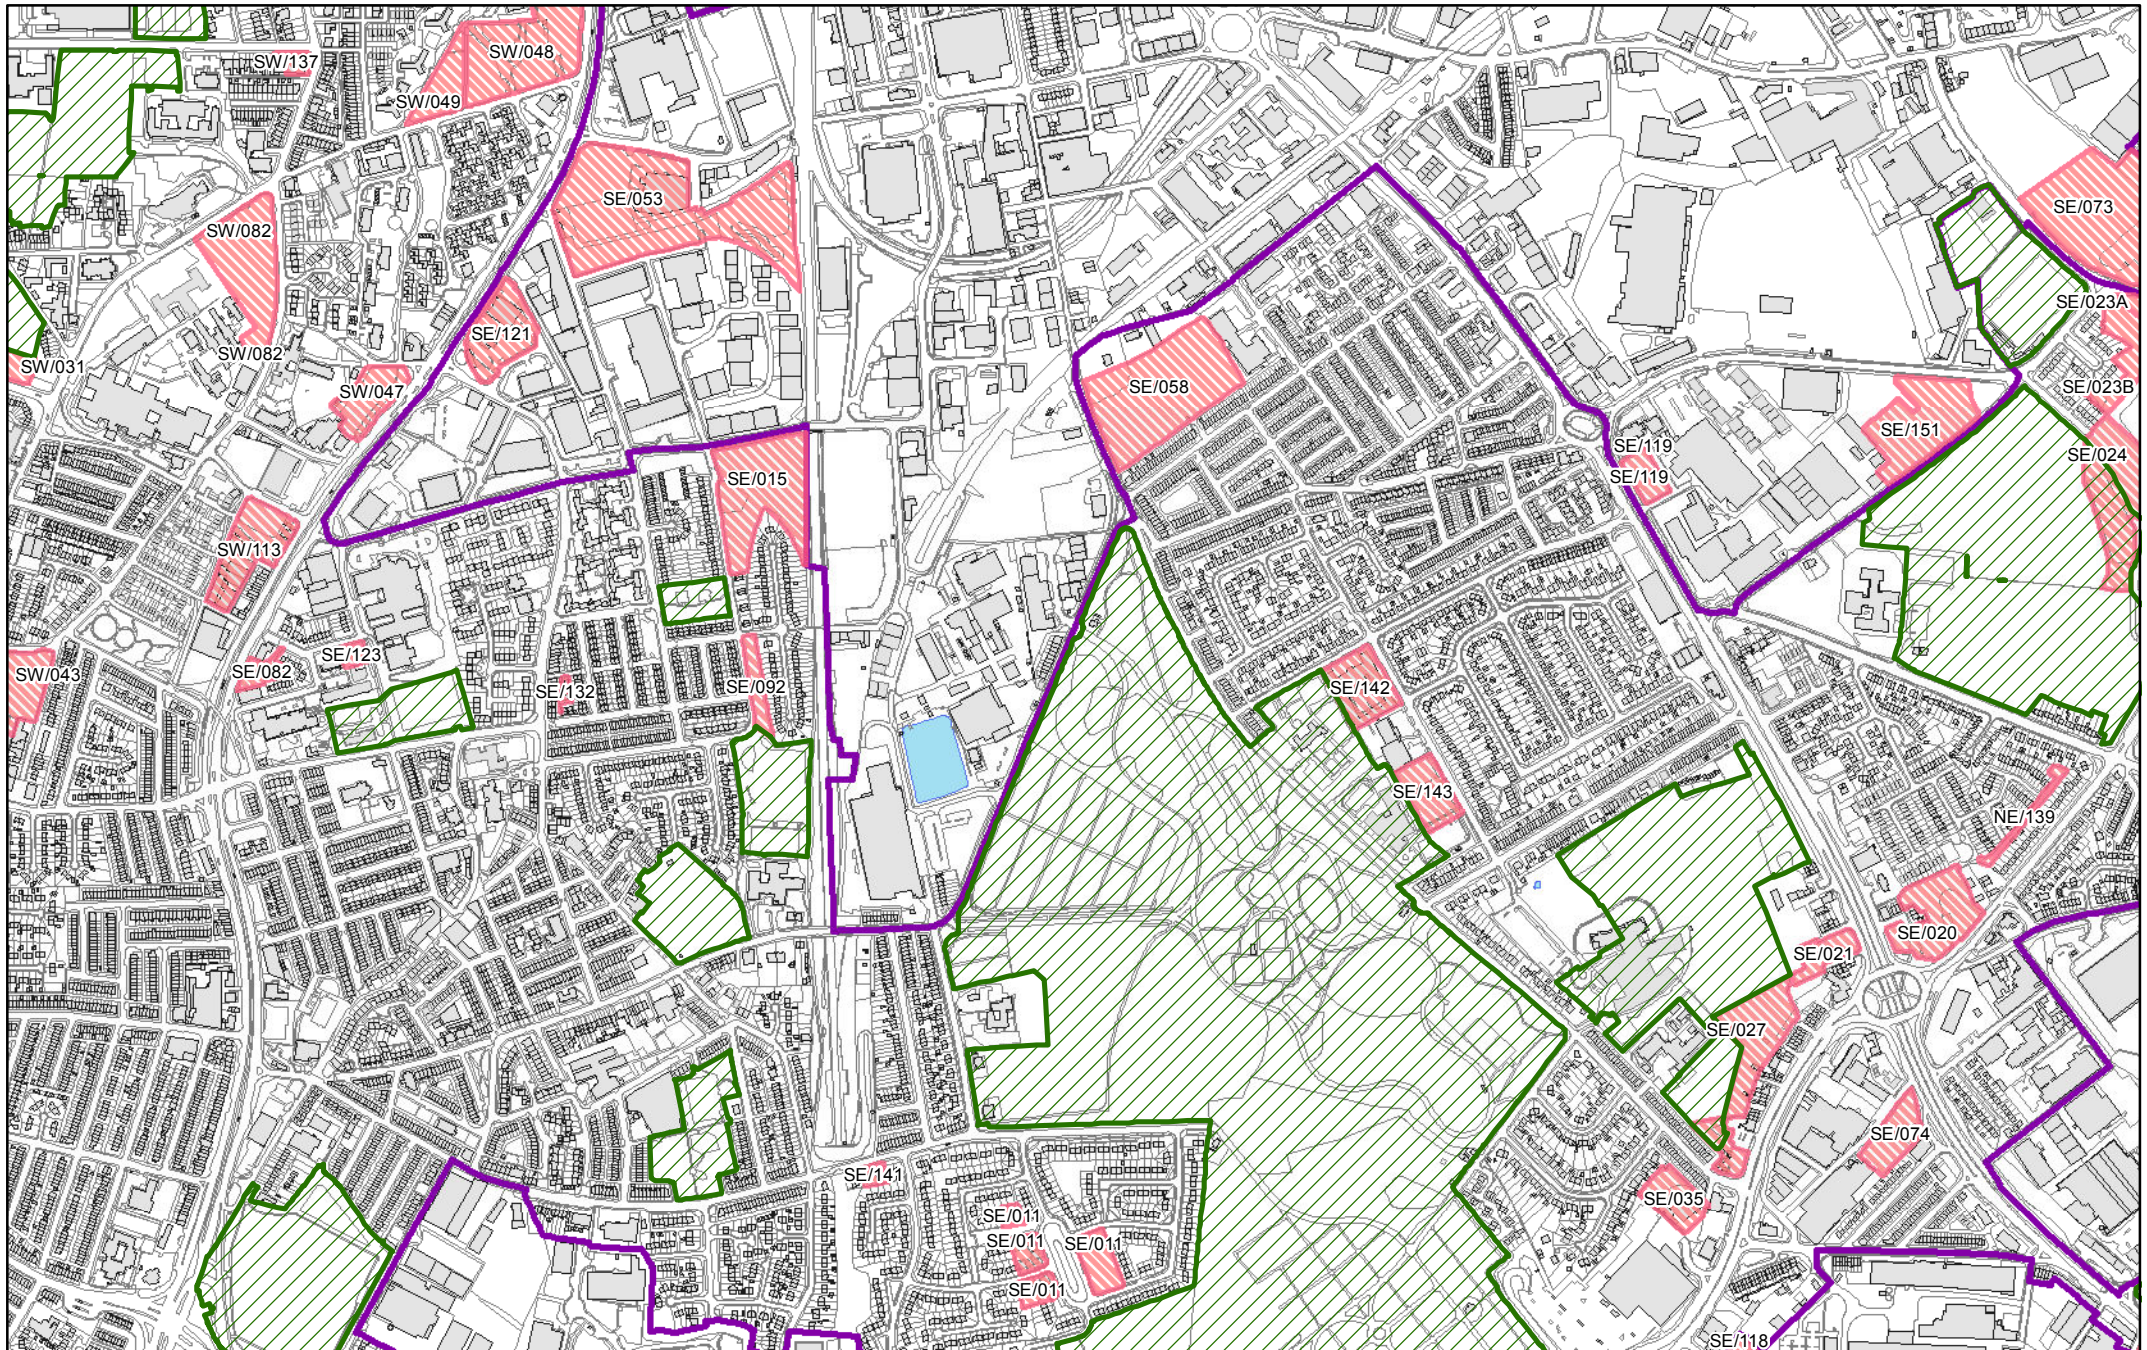

© Crown copyright and database rights 2016 Ordnance Survey 0100019304

- GreenSpaces
- Possible Development Sites