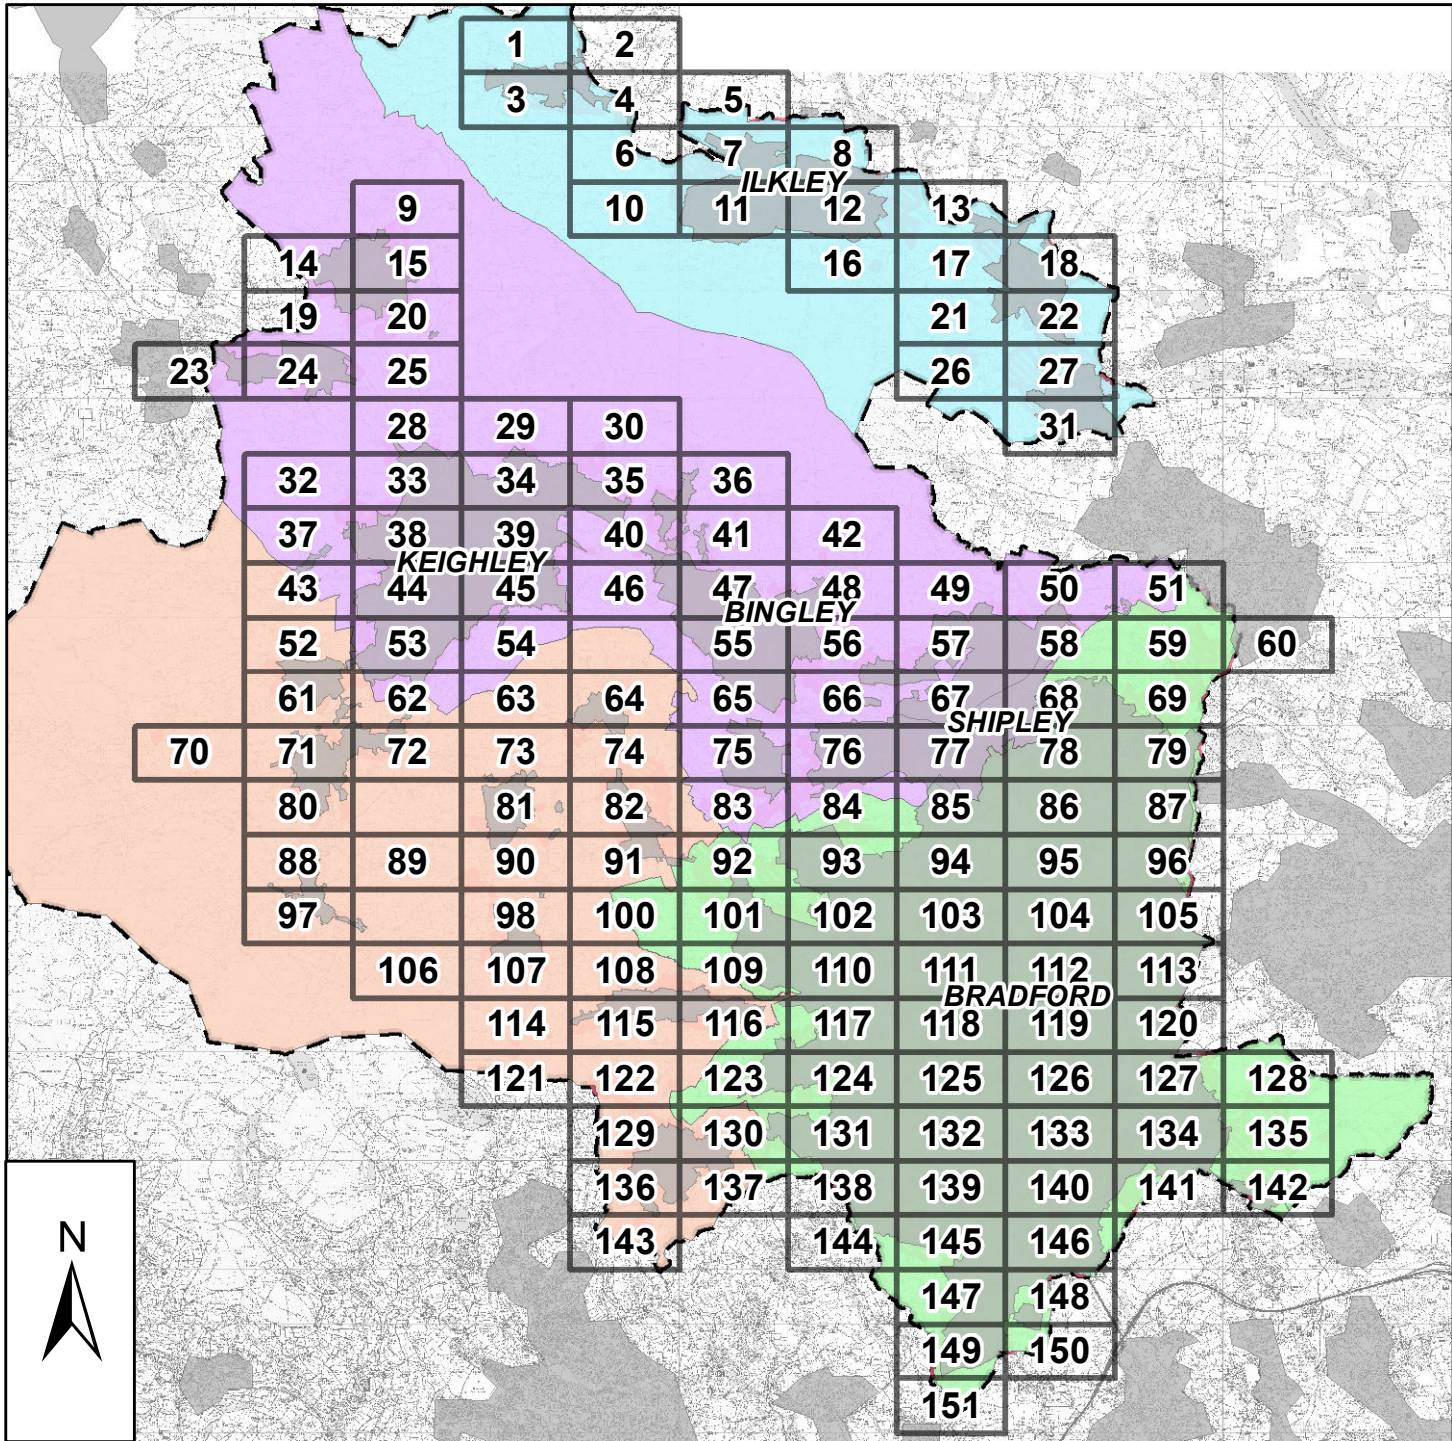

### Issues and Options

BRADFORD URBAN AREA (REGIONAL CITY)  
SUB AREA MAP BOOK (Pages 116 - 151)

This Map Book has been produced by Bradford Council to accompany the Local Plan Allocations DPD Sub Area Background Documents and the Interactive Map. [https://maps.bradford.gov.uk/LocalViewInt/Sites/LocalPlan\\_Allocations/](https://maps.bradford.gov.uk/LocalViewInt/Sites/LocalPlan_Allocations/).

They show in more detail, the location of land identified as possible development sites referenced in the tables within the Sub Area documents and show the current boundaries of greenspaces as identified in the Replacement Unitary Development Plan.

All maps have been produced with the permission of and under licence to the Ordnance Survey and are at 1:10,000 scale.

**26** Map location - with sheet number

**District sub areas**

- Airedale
- Bradford
- Pennine Towns
- Wharfedale