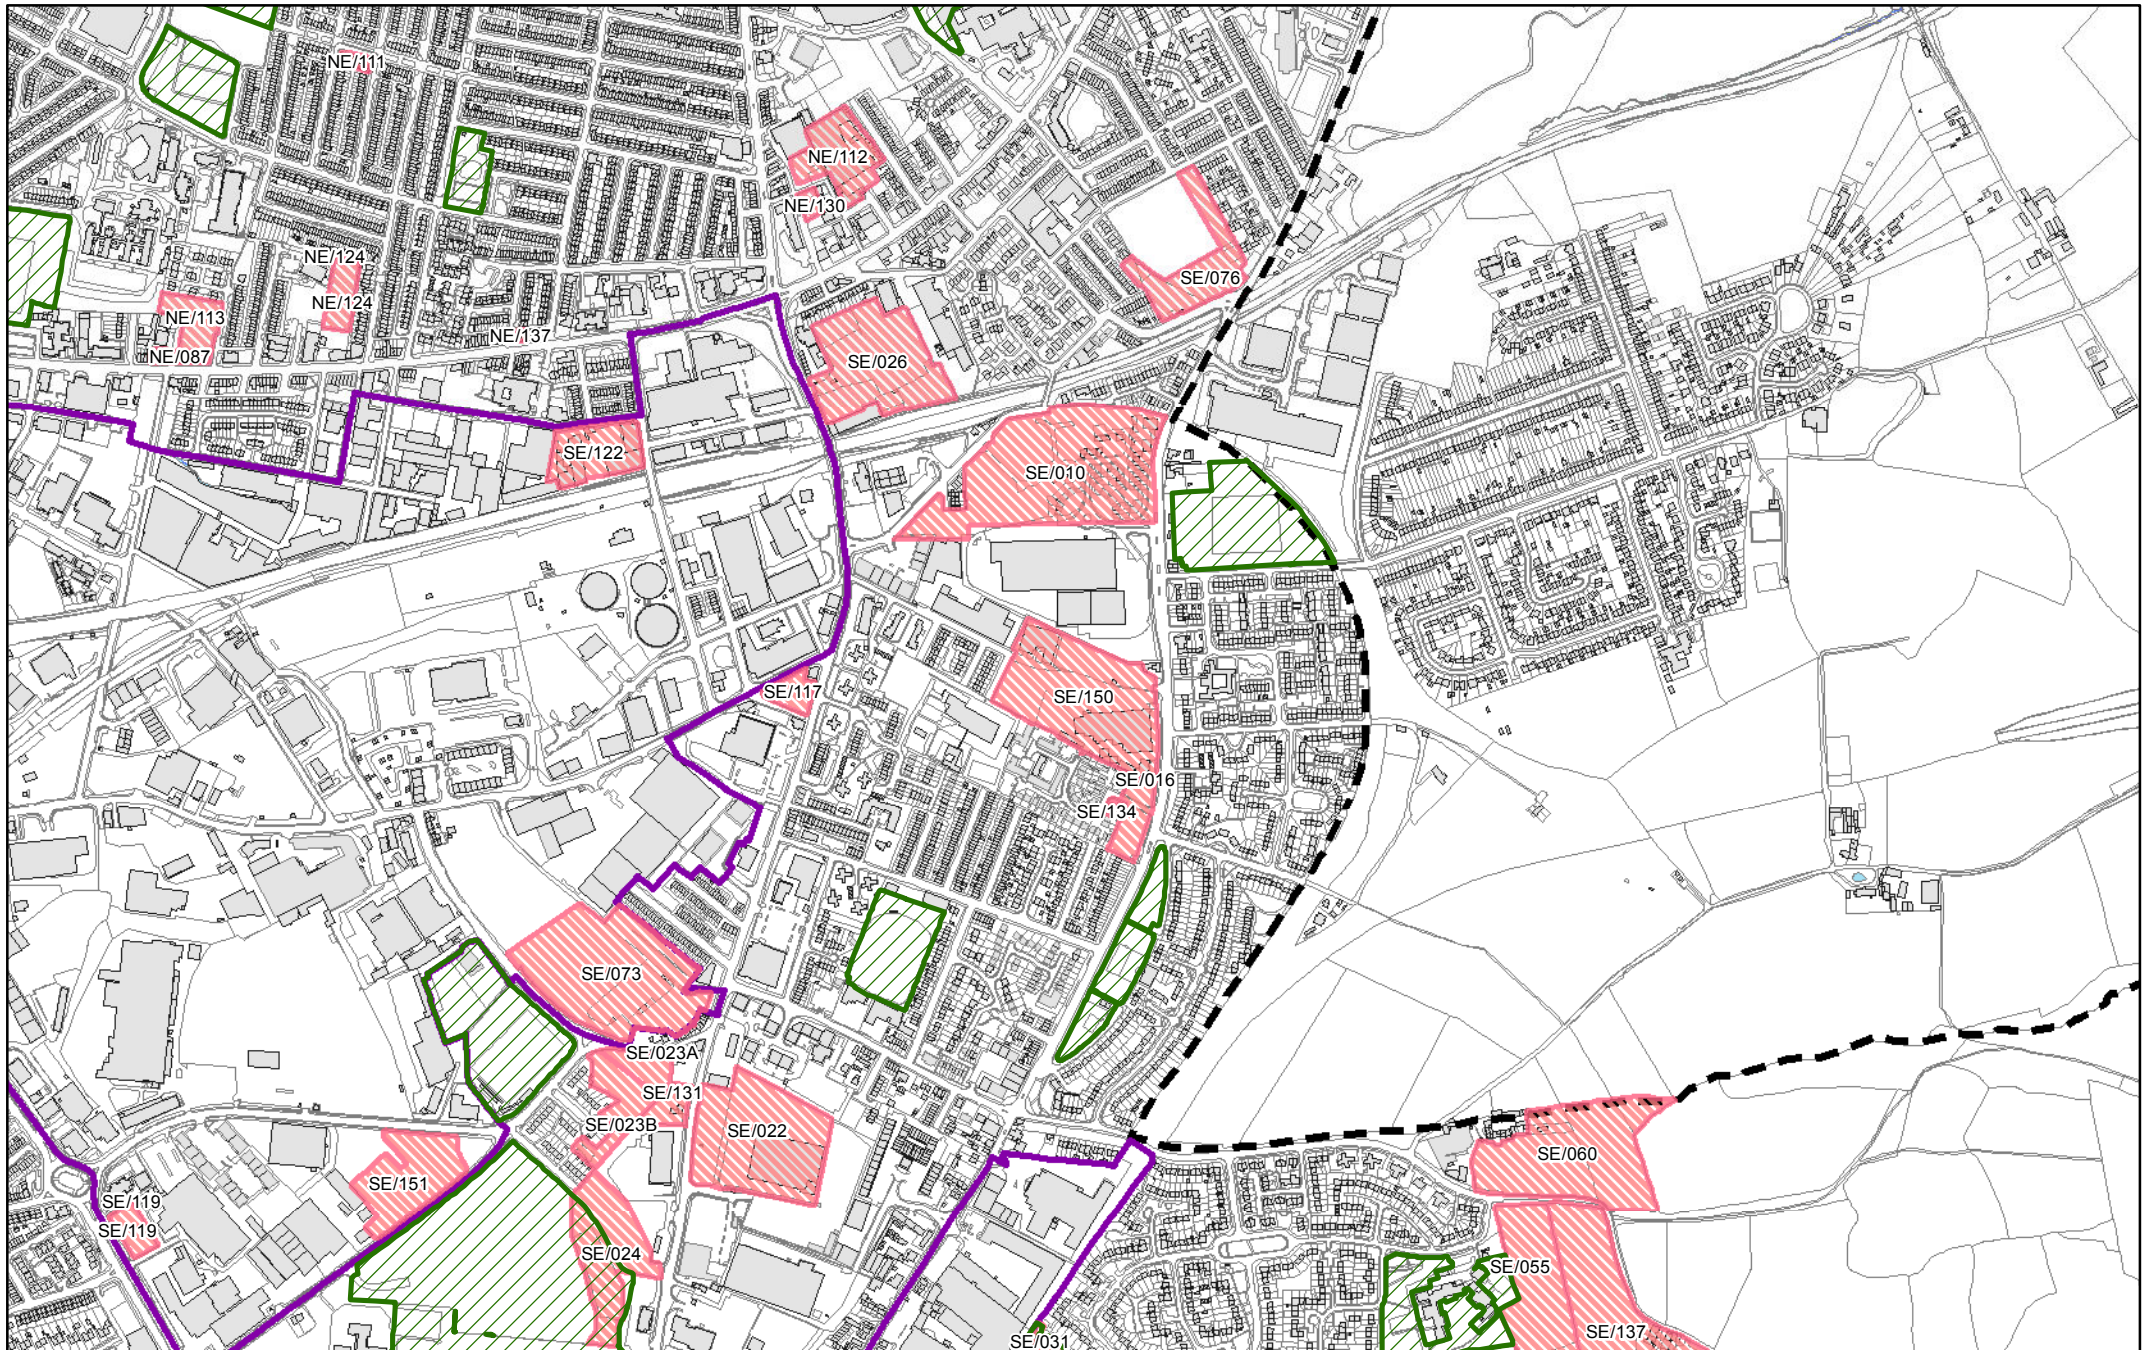

They show in more detail, the location of land identified as possible development sites referenced in the tables within the Sub Area documents and show the current boundaries of greenspaces as identified in the Replacement Unitary Development Plan.

All maps have been produced with the permission of and under licence to the Ordnance Survey and are at 1:10,000 scale.

**26** Map location - with sheet number

**District sub areas**

- Airedale
- Bradford
- Pennine Towns
- Wharfedale

Authority Boundary

© Crown copyright and database rights 2016 Ordnance Survey 0100019304

 GreenSpaces  
 Possible Development Sites

© Crown copyright and database rights 2016 Ordnance Survey 0100019304

 GreenSpaces  
 Possible Development Sites

© Crown copyright and database rights 2016 Ordnance Survey 0100019304

-  GreenSpaces
-  Possible Development Sites

© Crown copyright and database rights 2016 Ordnance Survey 0100019304

-  GreenSpaces
-  Possible Development Sites