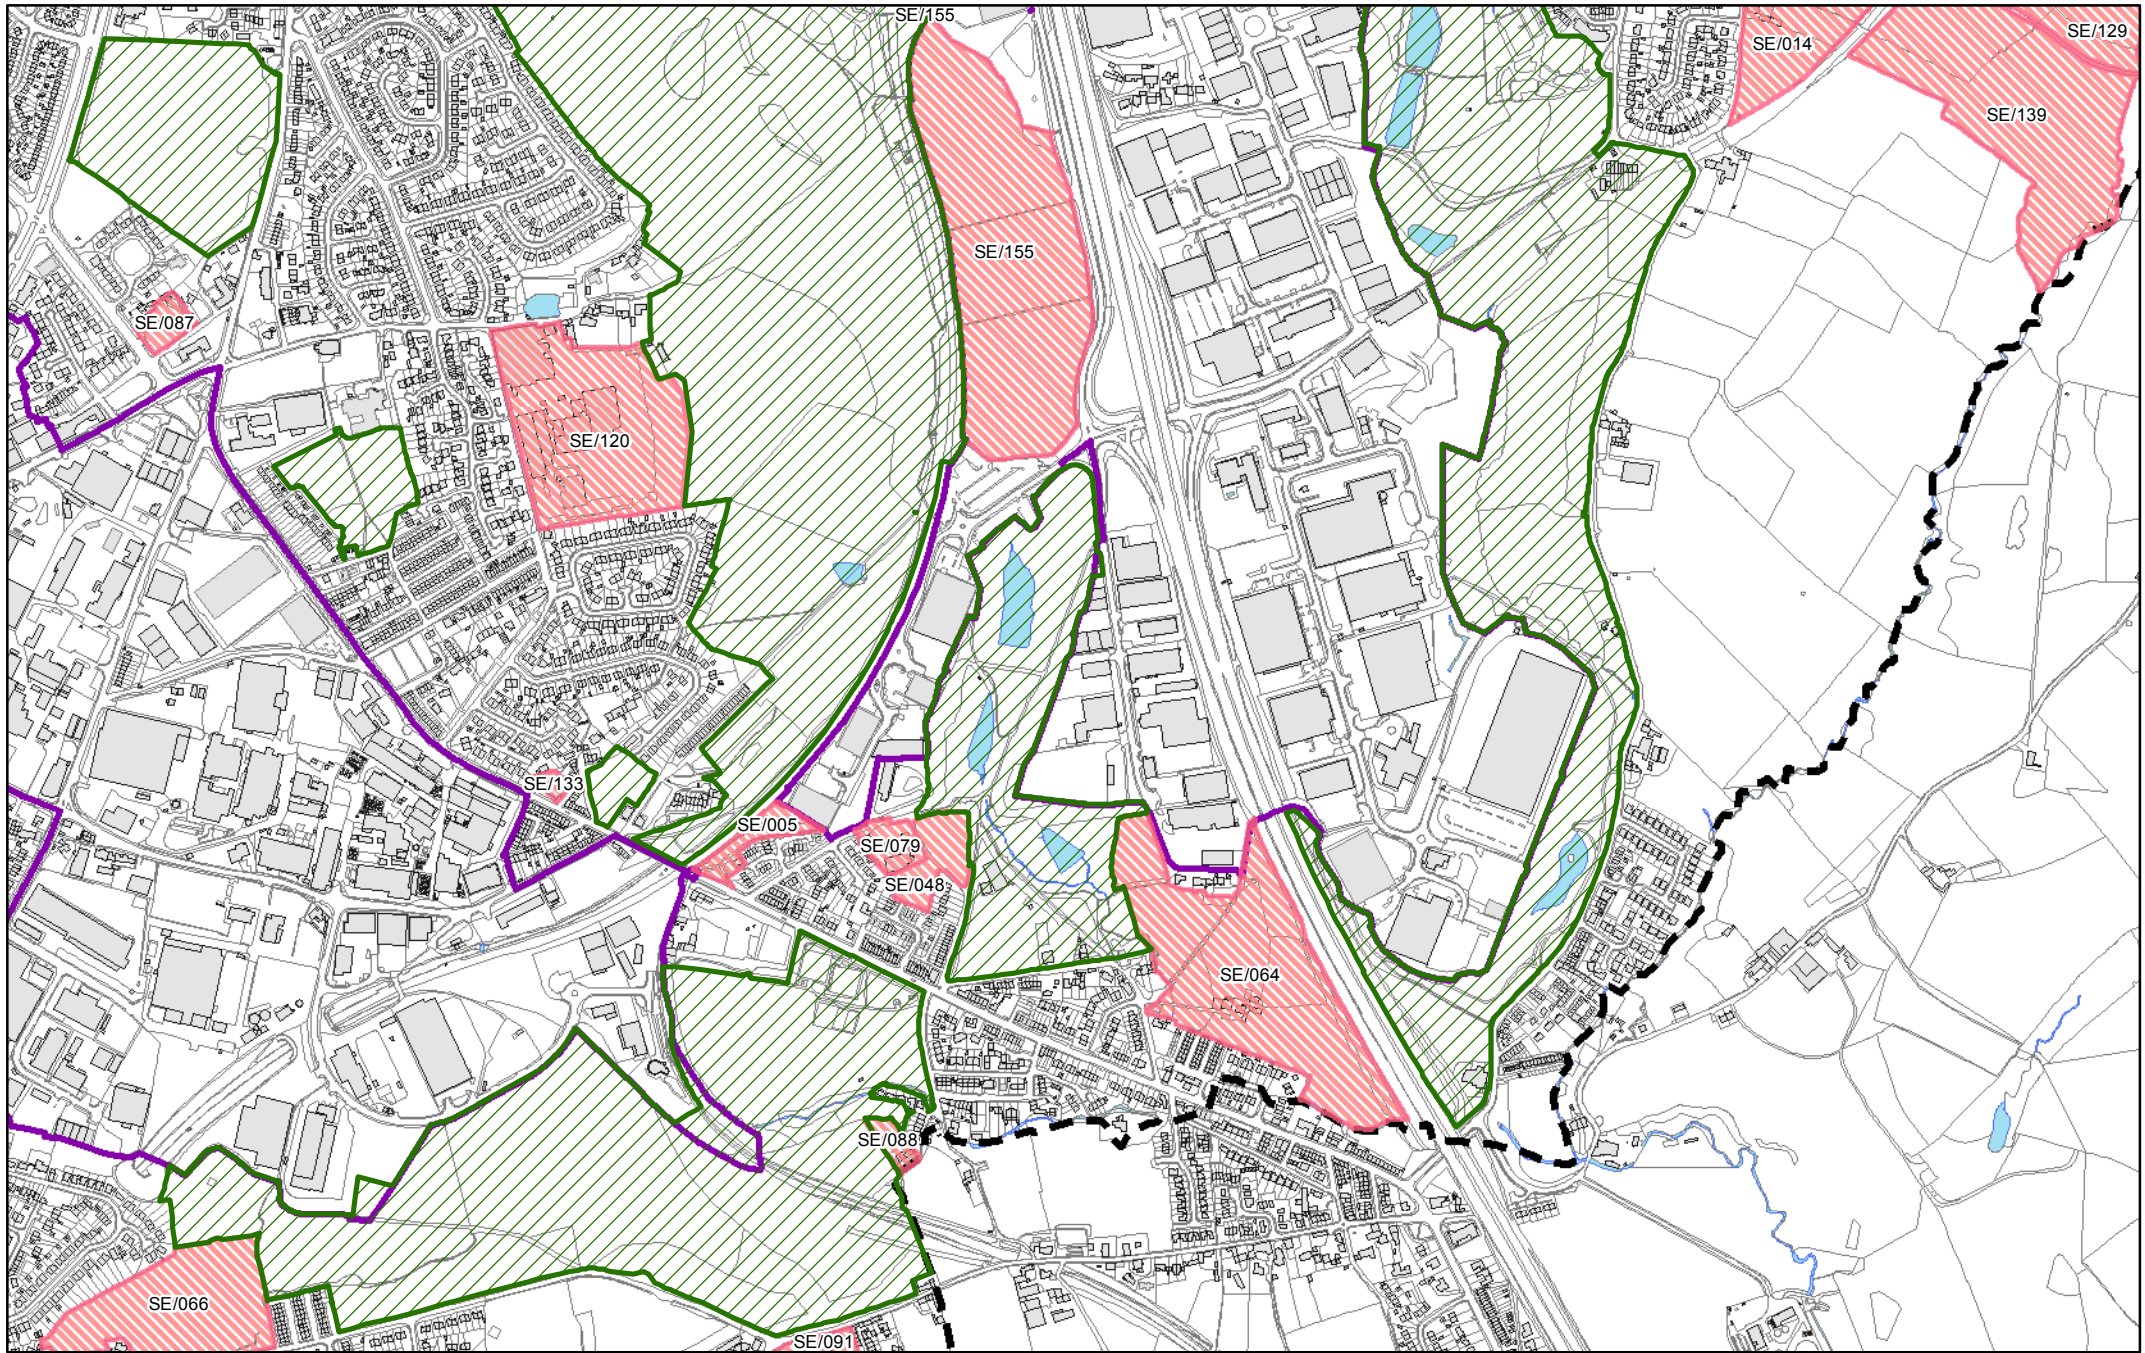

© Crown copyright and database rights 2016 Ordnance Survey 0100019304

- GreenSpaces
- Possible Development Sites